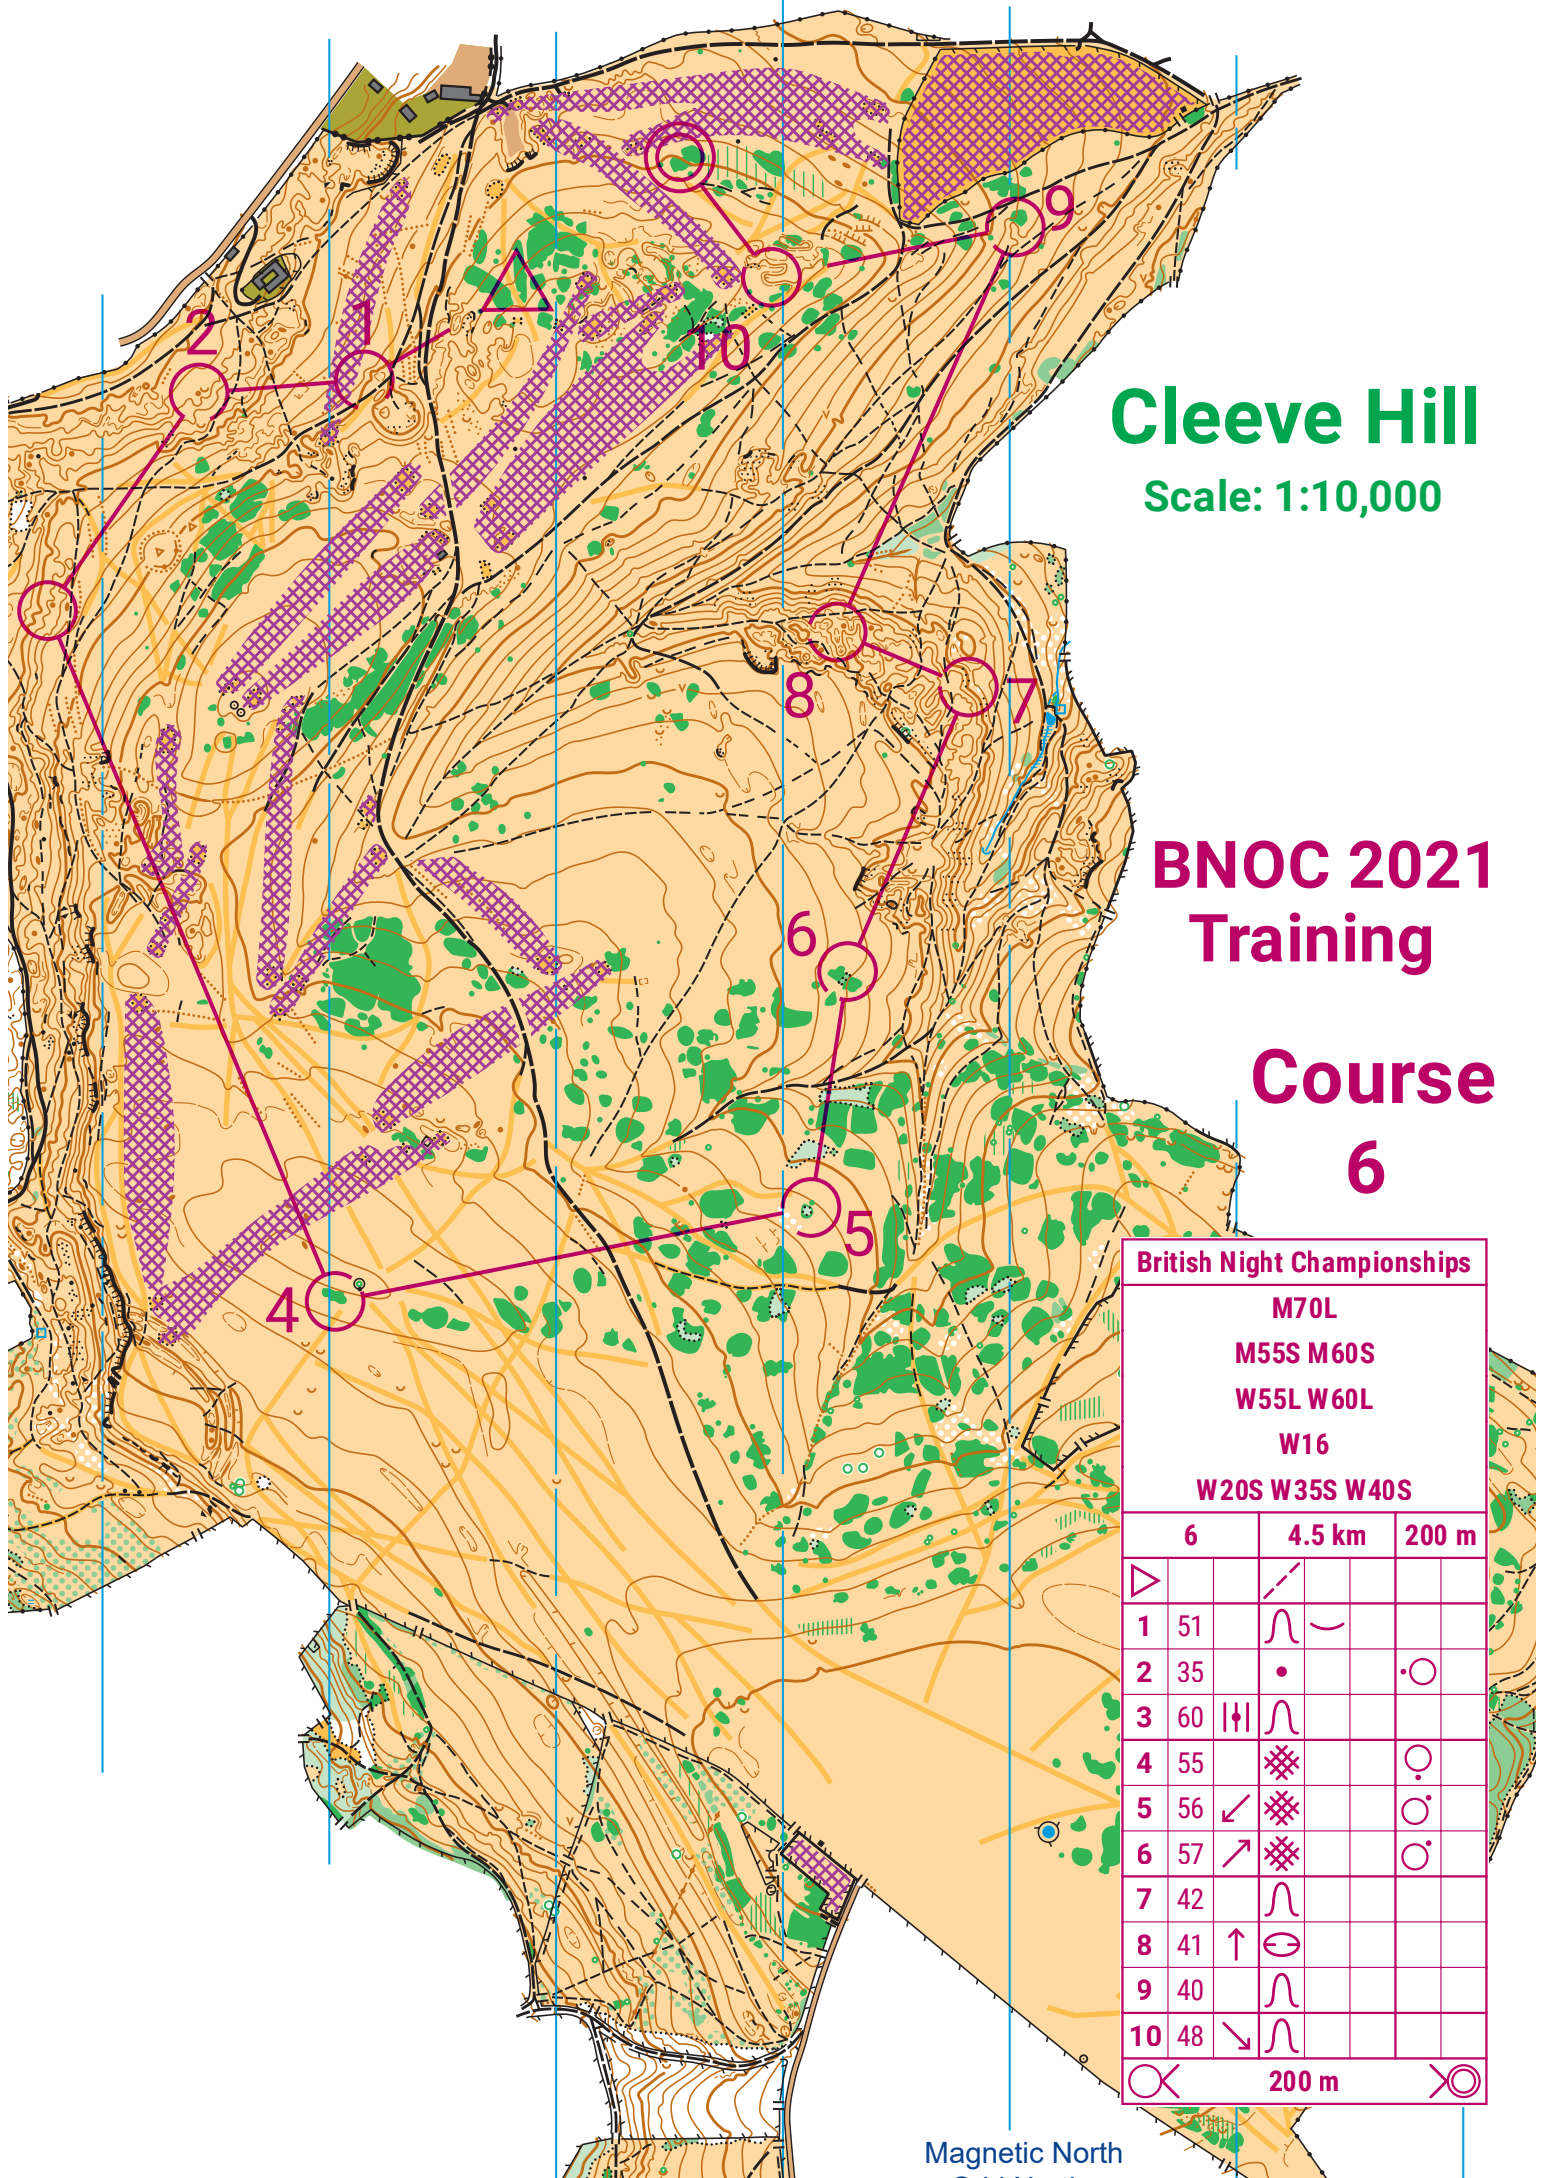

Cleeve Hill

Scale: 1:10,000

BNOC 2021 Training

Course 6

British Night Championships

M70L			
M55S M60S			
W55L W60L			
W16			
W20S W35S W40S			
	6	4.5 km	200 m
▷		↘	
1	51	∩ ~	
2	35	•	○
3	60	↑↓ ∩	
4	55	⊗	○
5	56	↙ ⊗	○
6	57	↗ ⊗	○
7	42	∩	
8	41	↑ ⊖	
9	40	∩	
10	48	↘ ∩	
○	200 m		⊗

Magnetic North