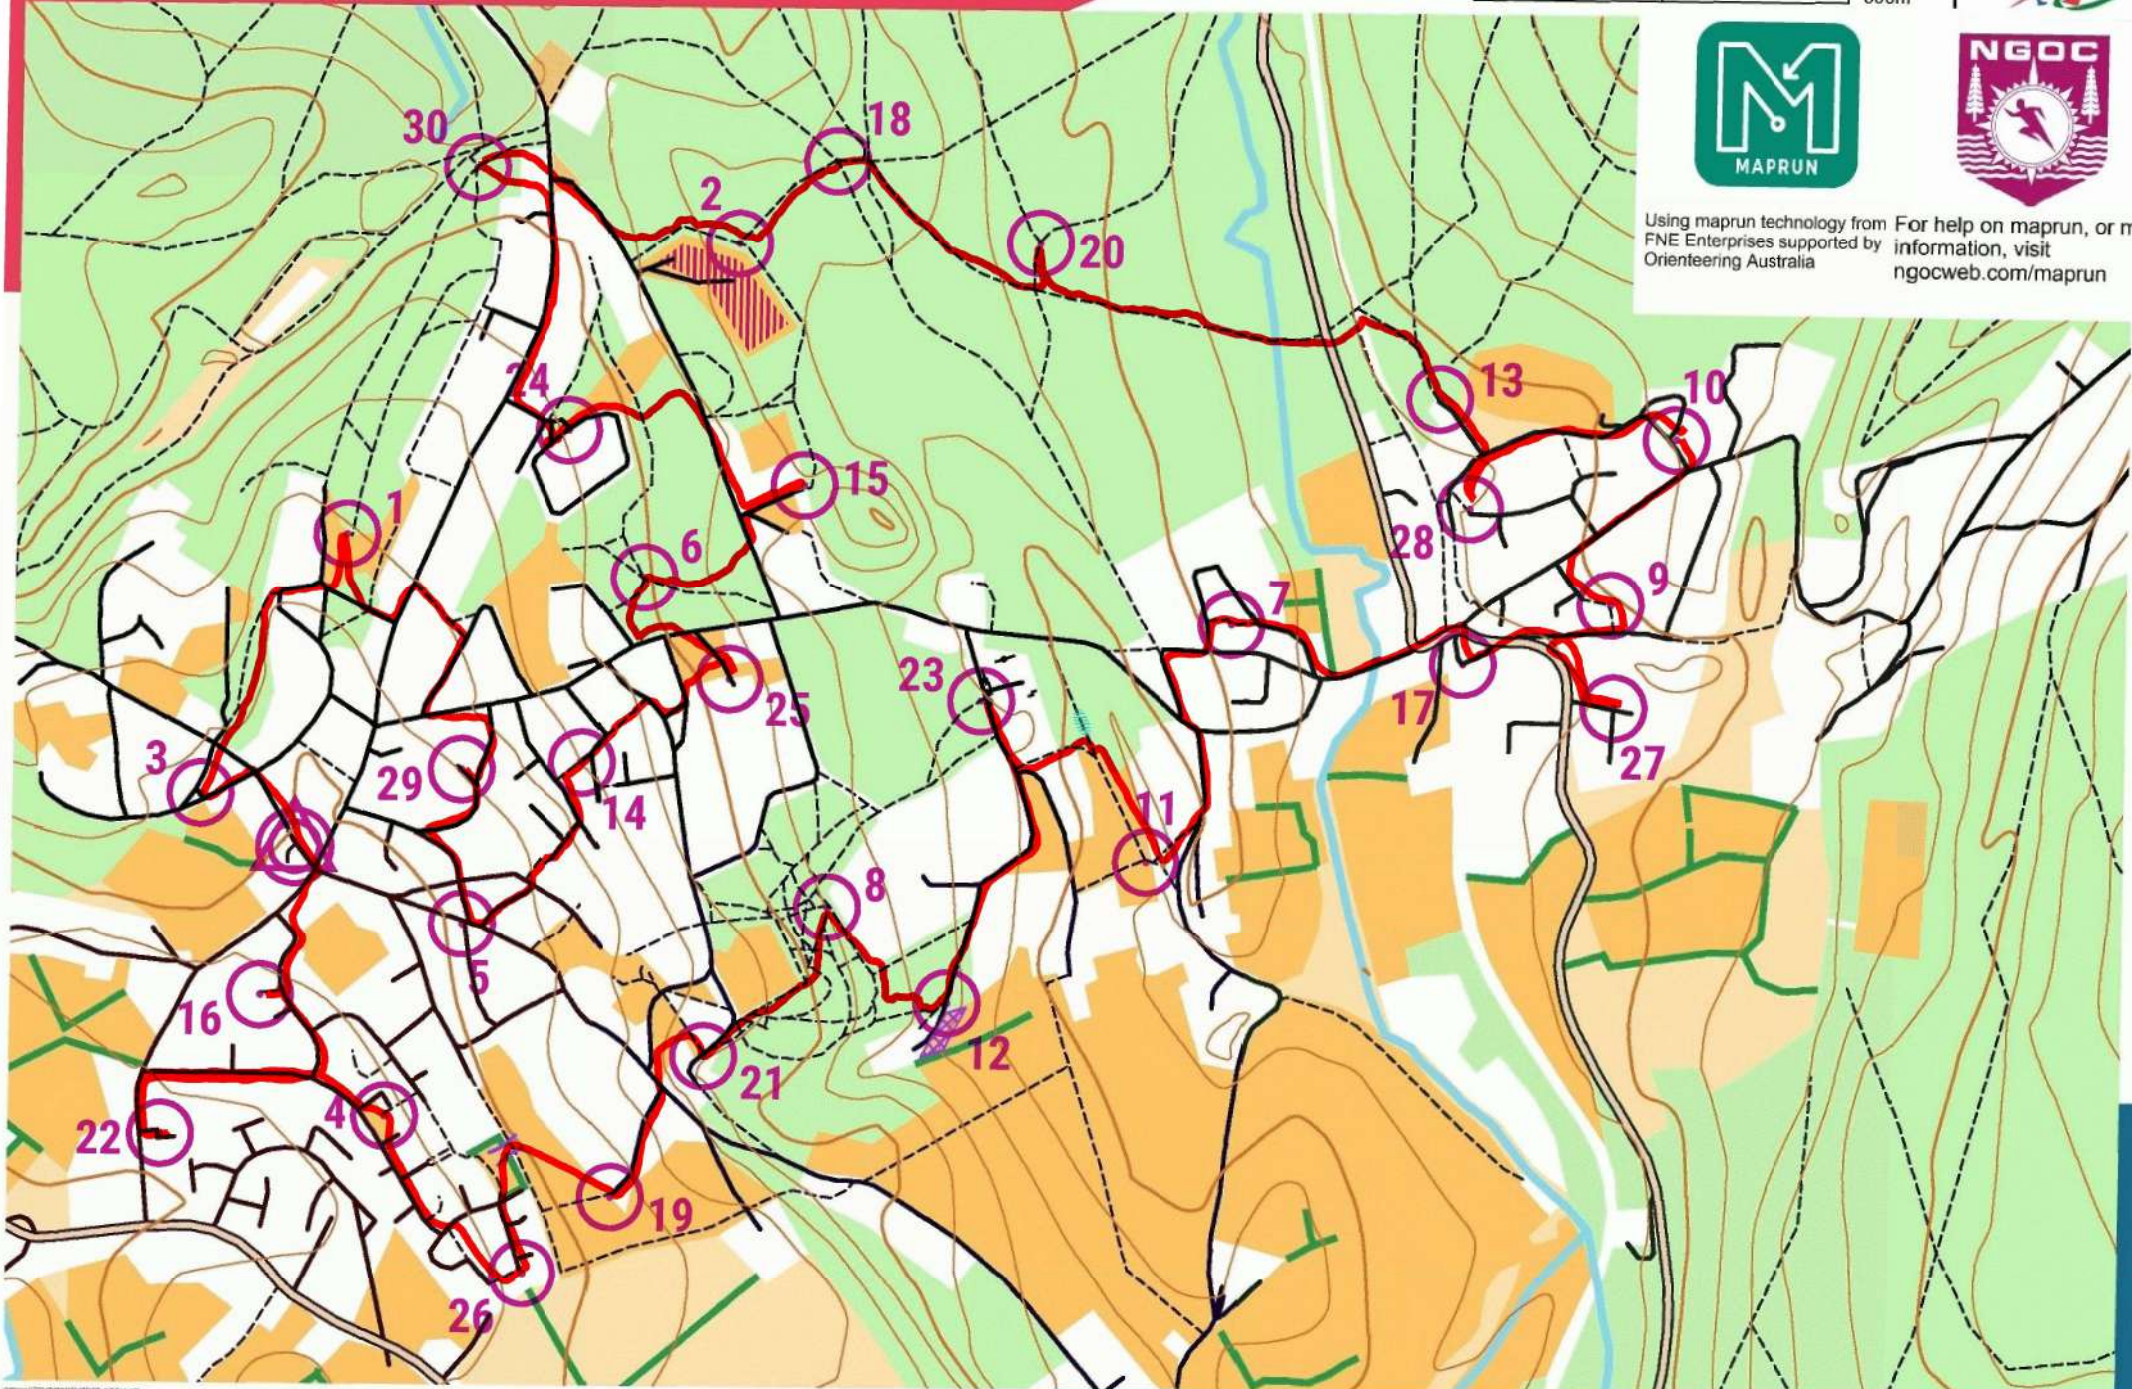

2019 SUMMER 8 - BREAM AND WHITECROFT

scale 1:10000, contours 10m
500m

Using maprun technology from FNE Enterprises supported by Orienteering Australia
For help on maprun, or more information, visit ngocweb.com/maprun

Map data (c) OpenStreetMap, available under the Open Database Licence.
Contains OS data (c) Crown copyright & database right OS 2013-2017.
OOM created by Oliver O'Brien. Make your own: <http://oomap.co.uk/>