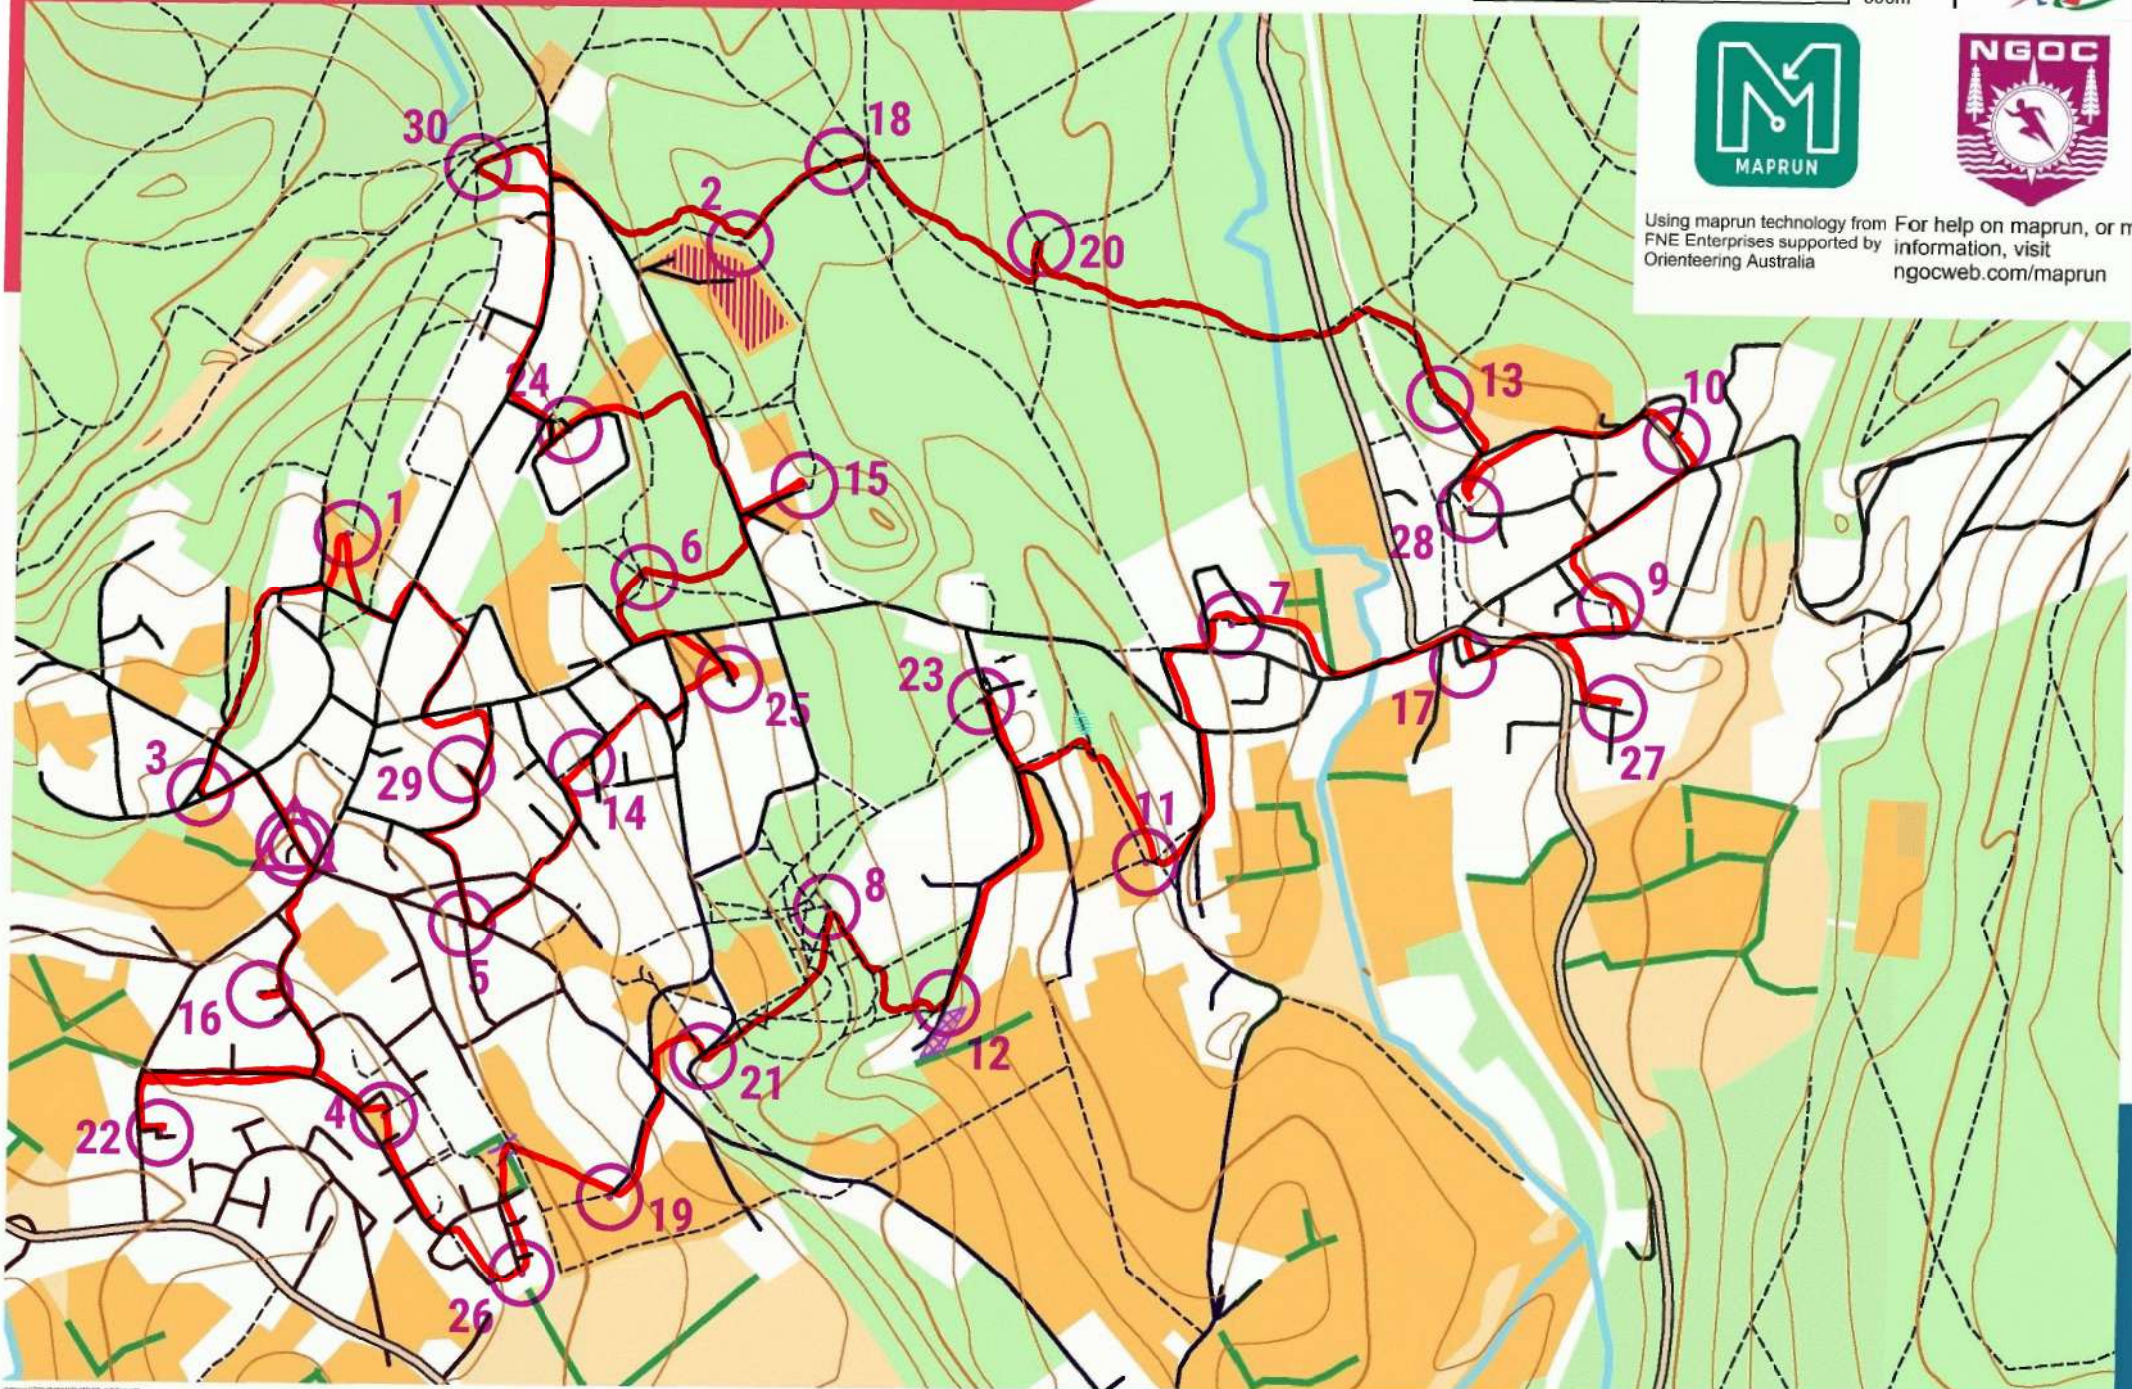

# 2019 SUMMER 8 - BREAM AND WHITECROFT

scale 1:10000, contours 10m  
500m

Using maprun technology from FNE Enterprises supported by Orienteering Australia  
For help on maprun, or more information, visit [ngocweb.com/maprun](http://ngocweb.com/maprun)

Map data (c) OpenStreetMap, available under the Open Database Licence.  
Contains OS data (c) Crown copyright & database right OS 2013-2017.  
OOM created by Oliver O'Brien. Make your own: <http://oomap.co.uk/>