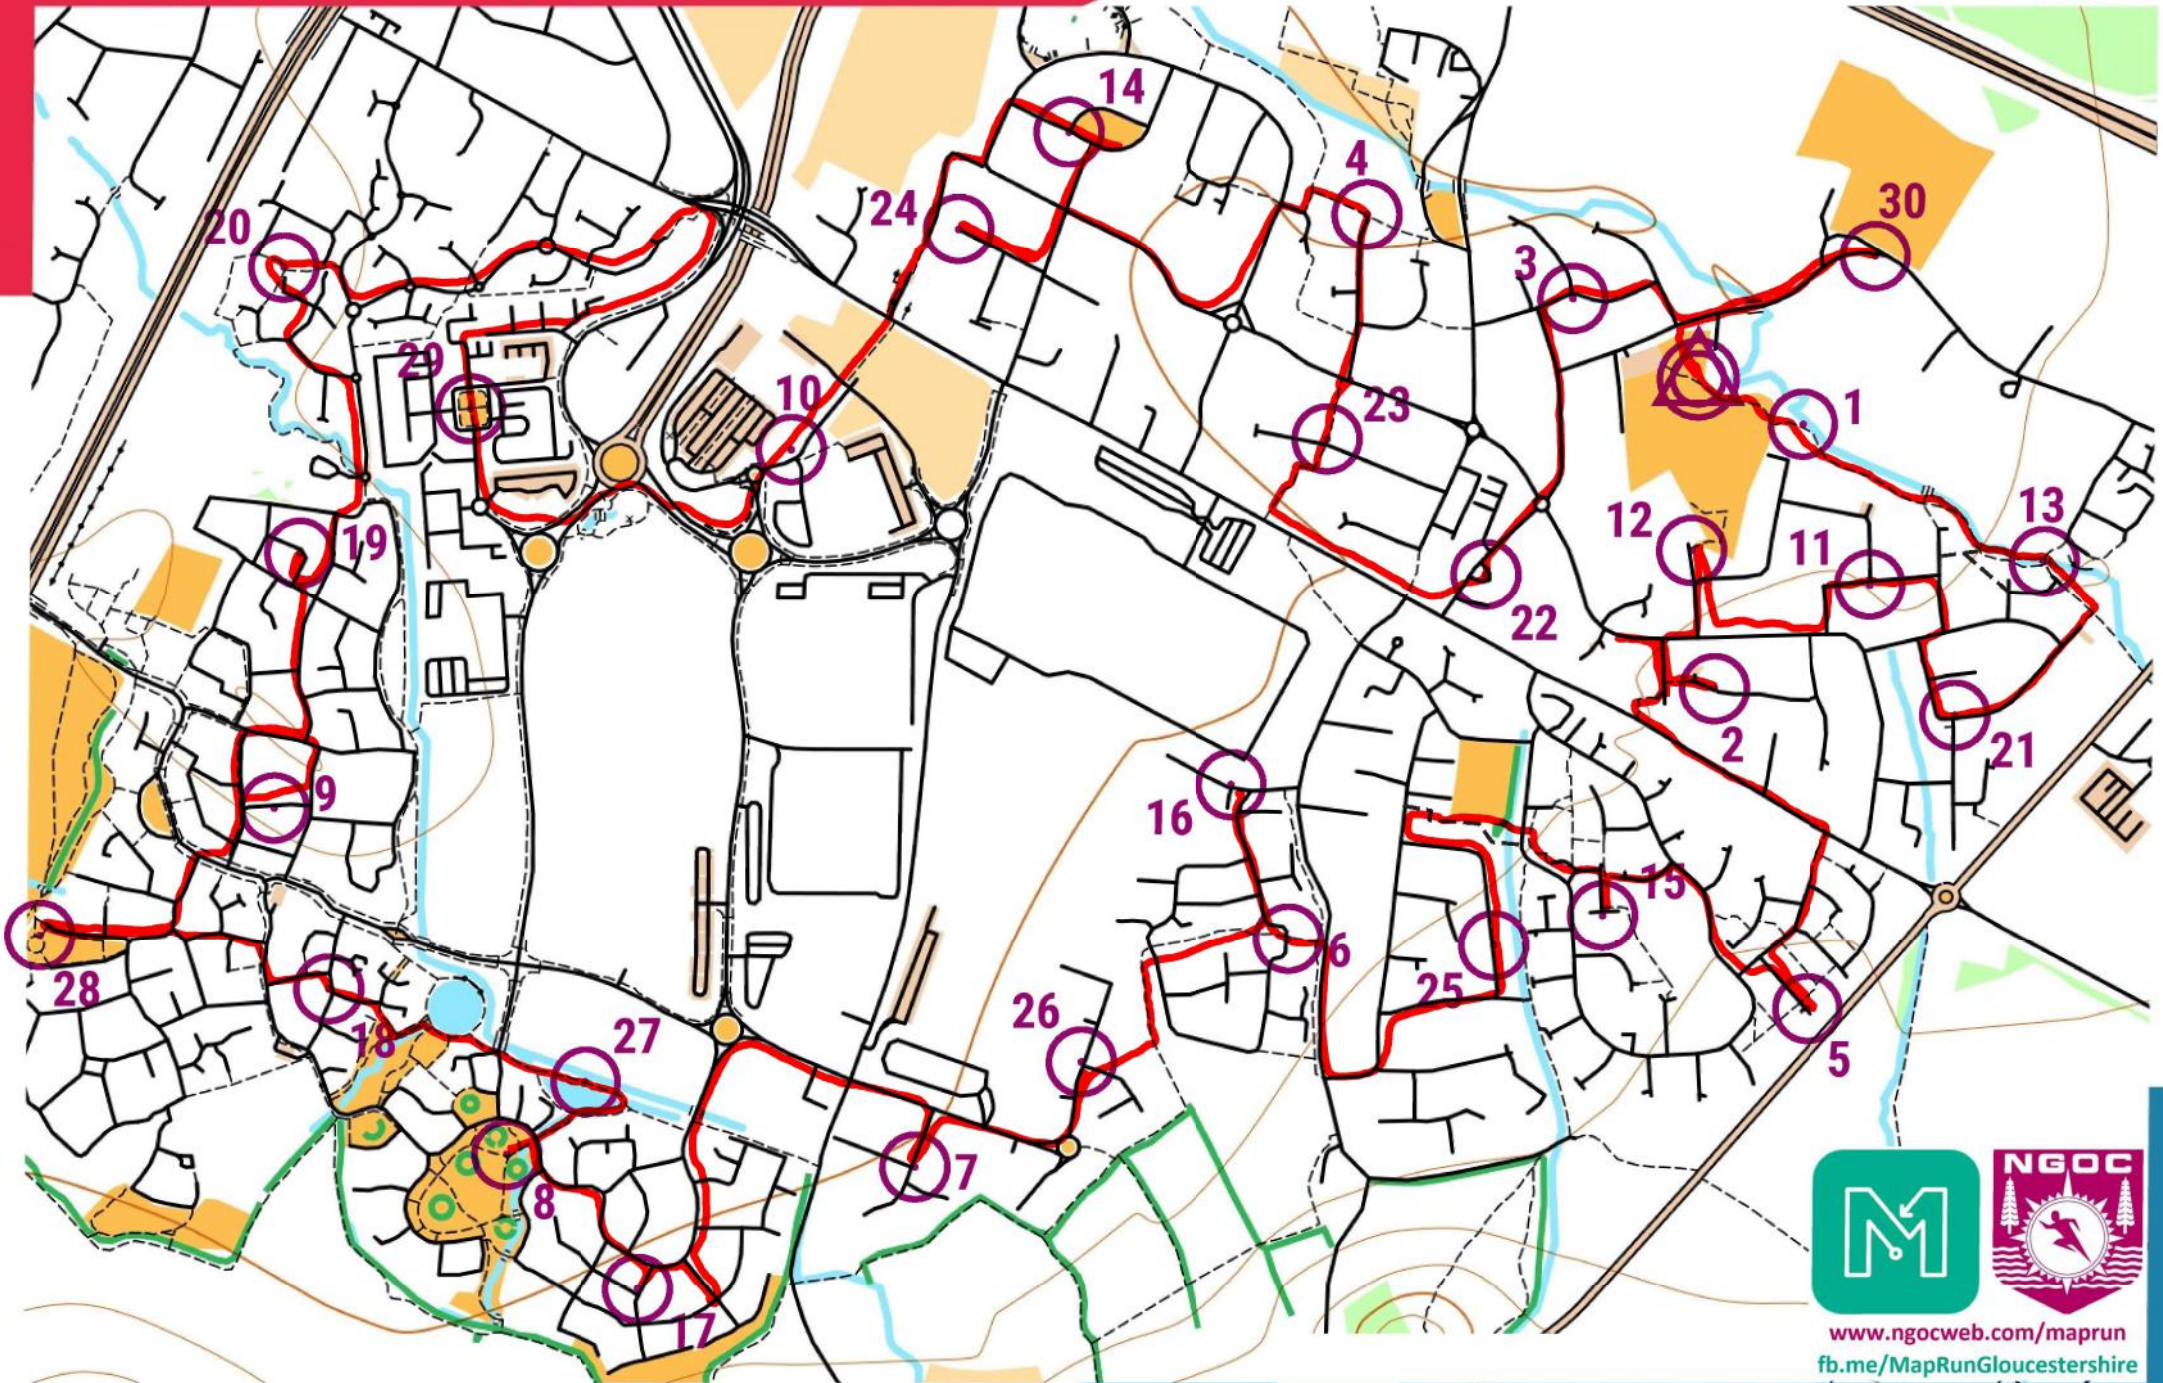

# BROCKWORTH 2020

scale 1:10000, contours 10m  
500m

Map data (c) OpenStreetMap, available under the Open Database Licence.  
Contains OS data (c) Crown copyright & database right OS 2013-2017.  
OOM created by Oliver O'Brien. Make your own: <http://oomap.co.uk>

[www.ngocweb.com/maprun](http://www.ngocweb.com/maprun)  
[fb.me/MapRunGloucestershire](https://fb.me/MapRunGloucestershire)

OOM v3 developed with a grant from the Orienteering Foundation  
Map ID: 5f402686ad033