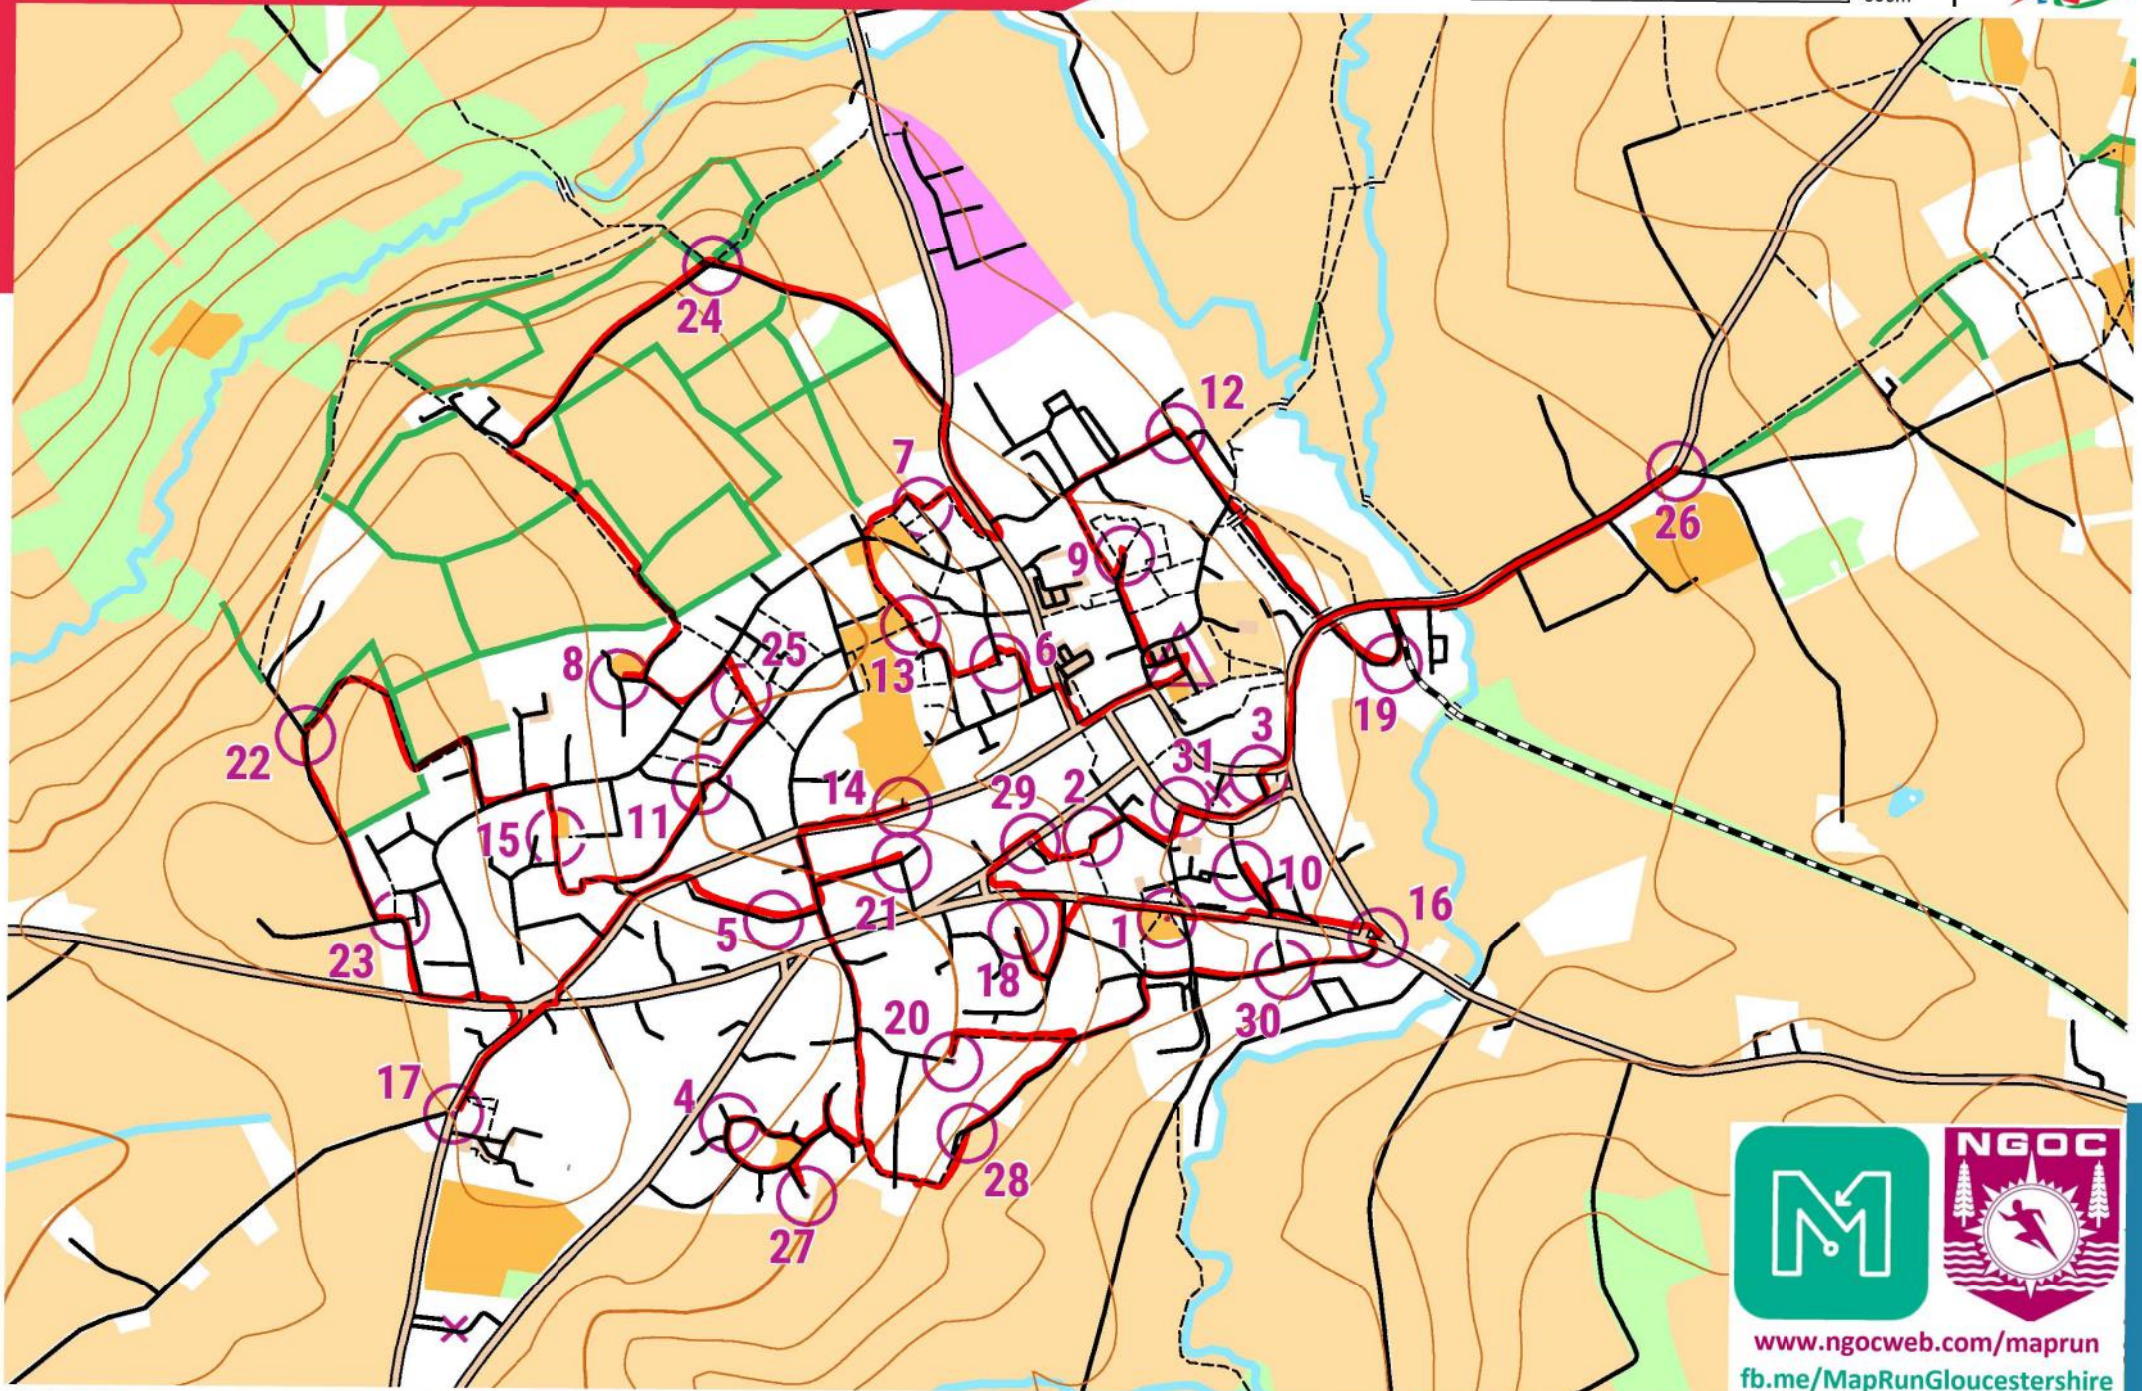

# BROMYARD 2020

scale 1:10000, contours 10m  
500m

Map data (c) OpenStreetMap, available under the Open Database Licence.  
Contains OS data (c) Crown copyright & database right OS 2013-2017.  
OOM created by Oliver O'Brien. Make your own: <http://oomap.co.uk/>

[www.ngocweb.com/maprun](http://www.ngocweb.com/maprun)  
[fb.me/MapRunGloucestershire](https://fb.me/MapRunGloucestershire)

OOM v3 developed with a grant from the Orienteering Foundation  
Map ID: 5fc15f8f992b5