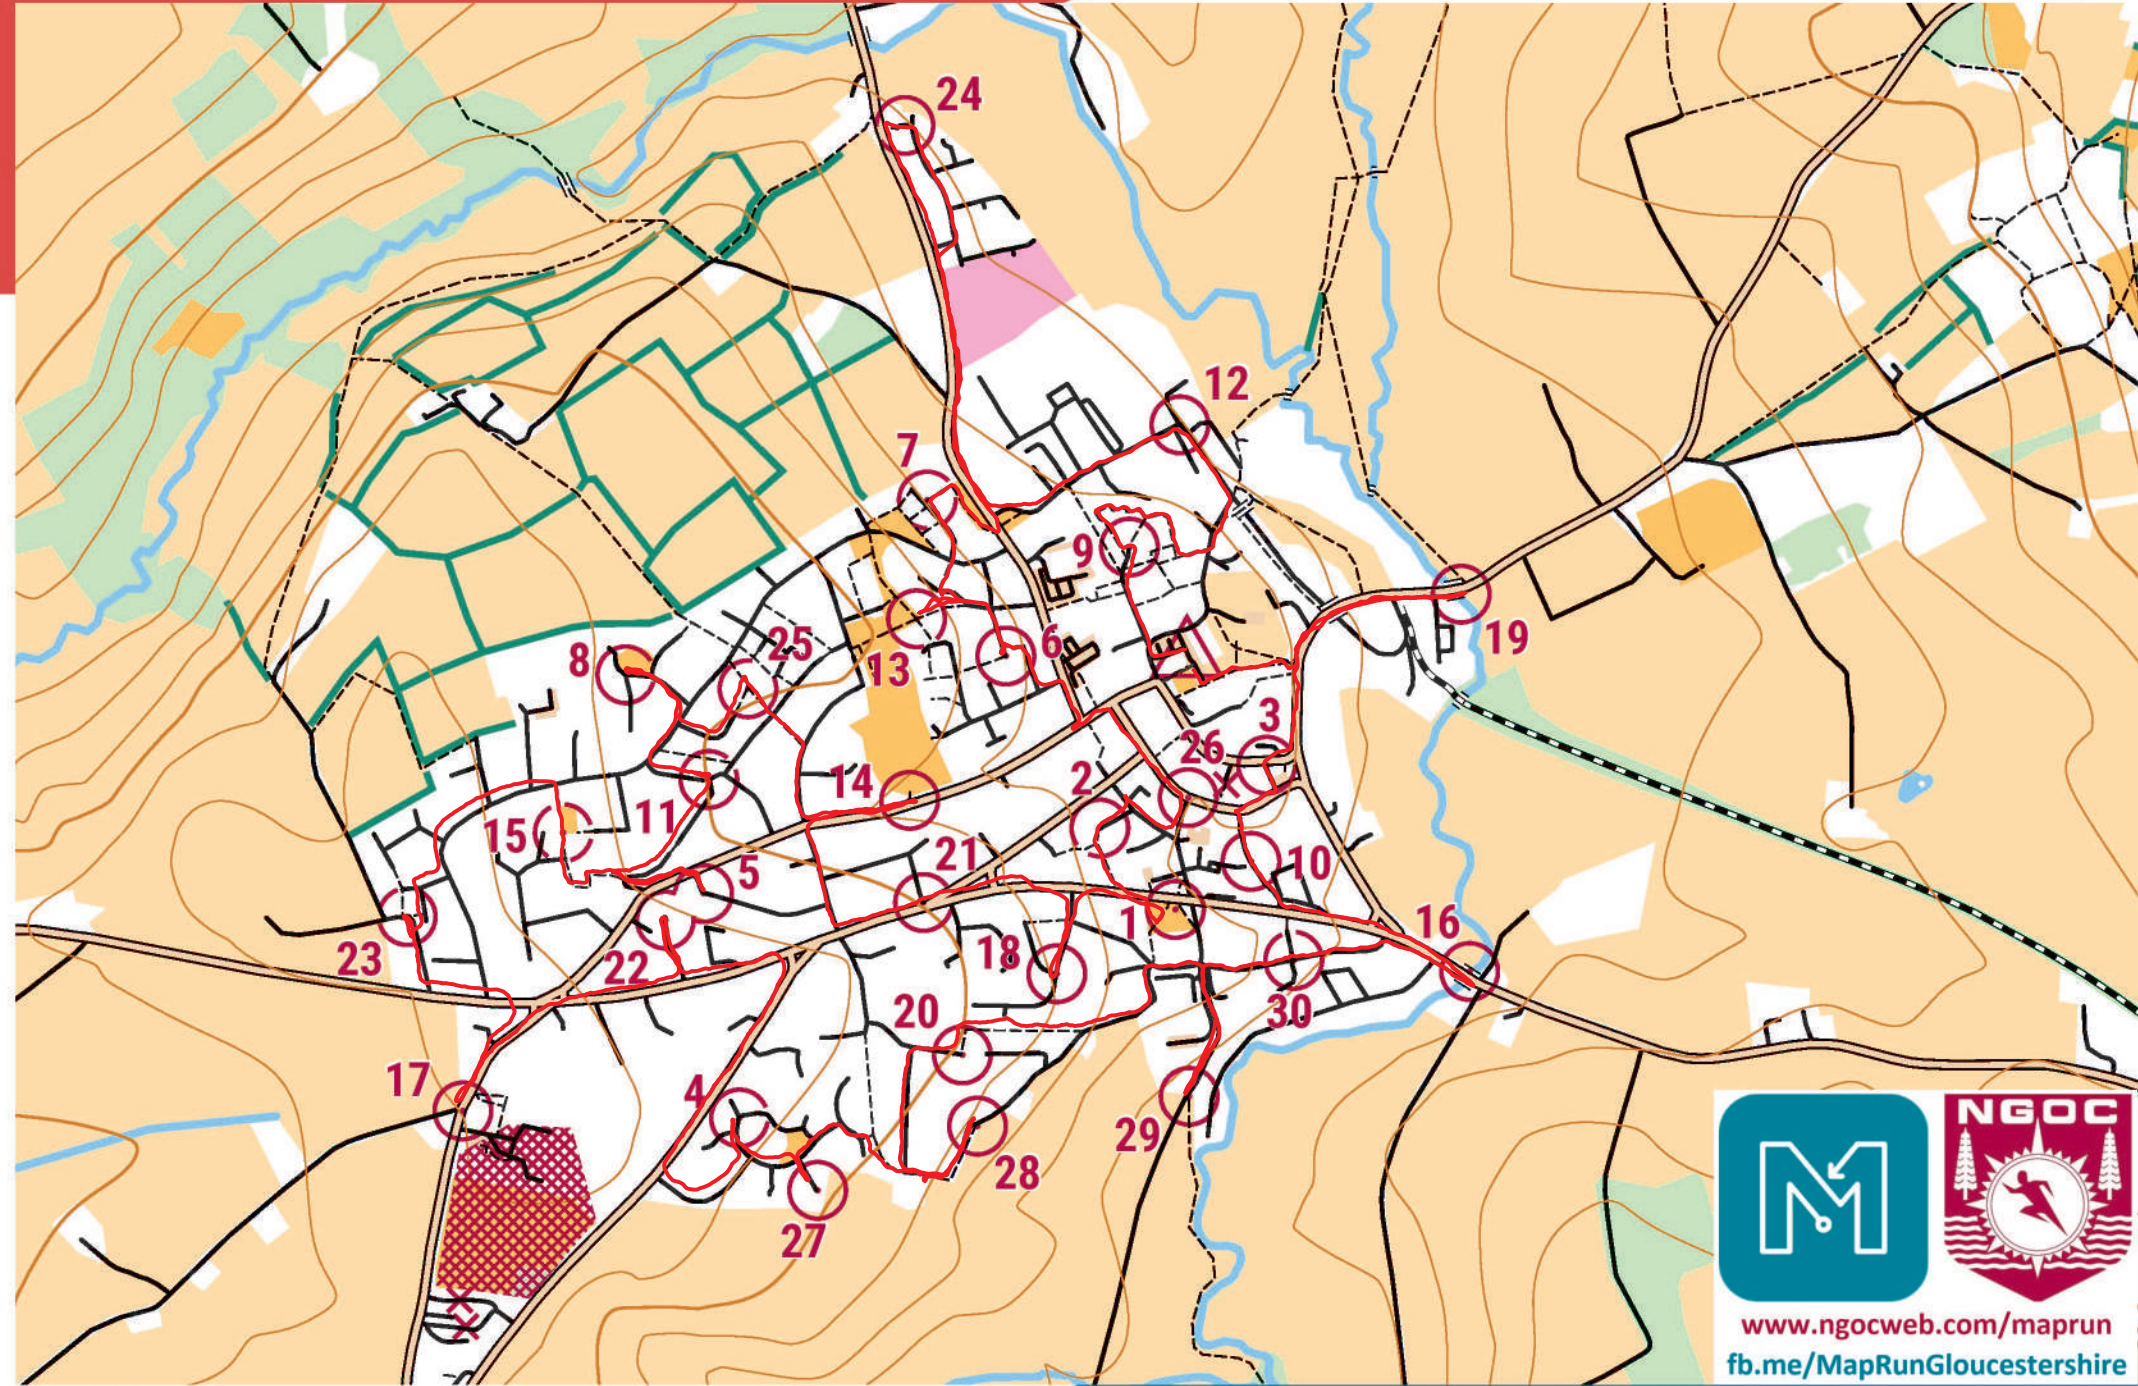

BROMYARD 2021

scale 1:10000, contours 10m
500m

www.ngocweb.com/maprun
fb.me/MapRunGloucestershire

Map data (c) OpenStreetMap, available under the Open Database Licence.
Contains OS data (c) Crown copyright & database right OS 2013-2017.
OOM created by Oliver O'Brien. Make your own: <http://oomap.co.uk/>