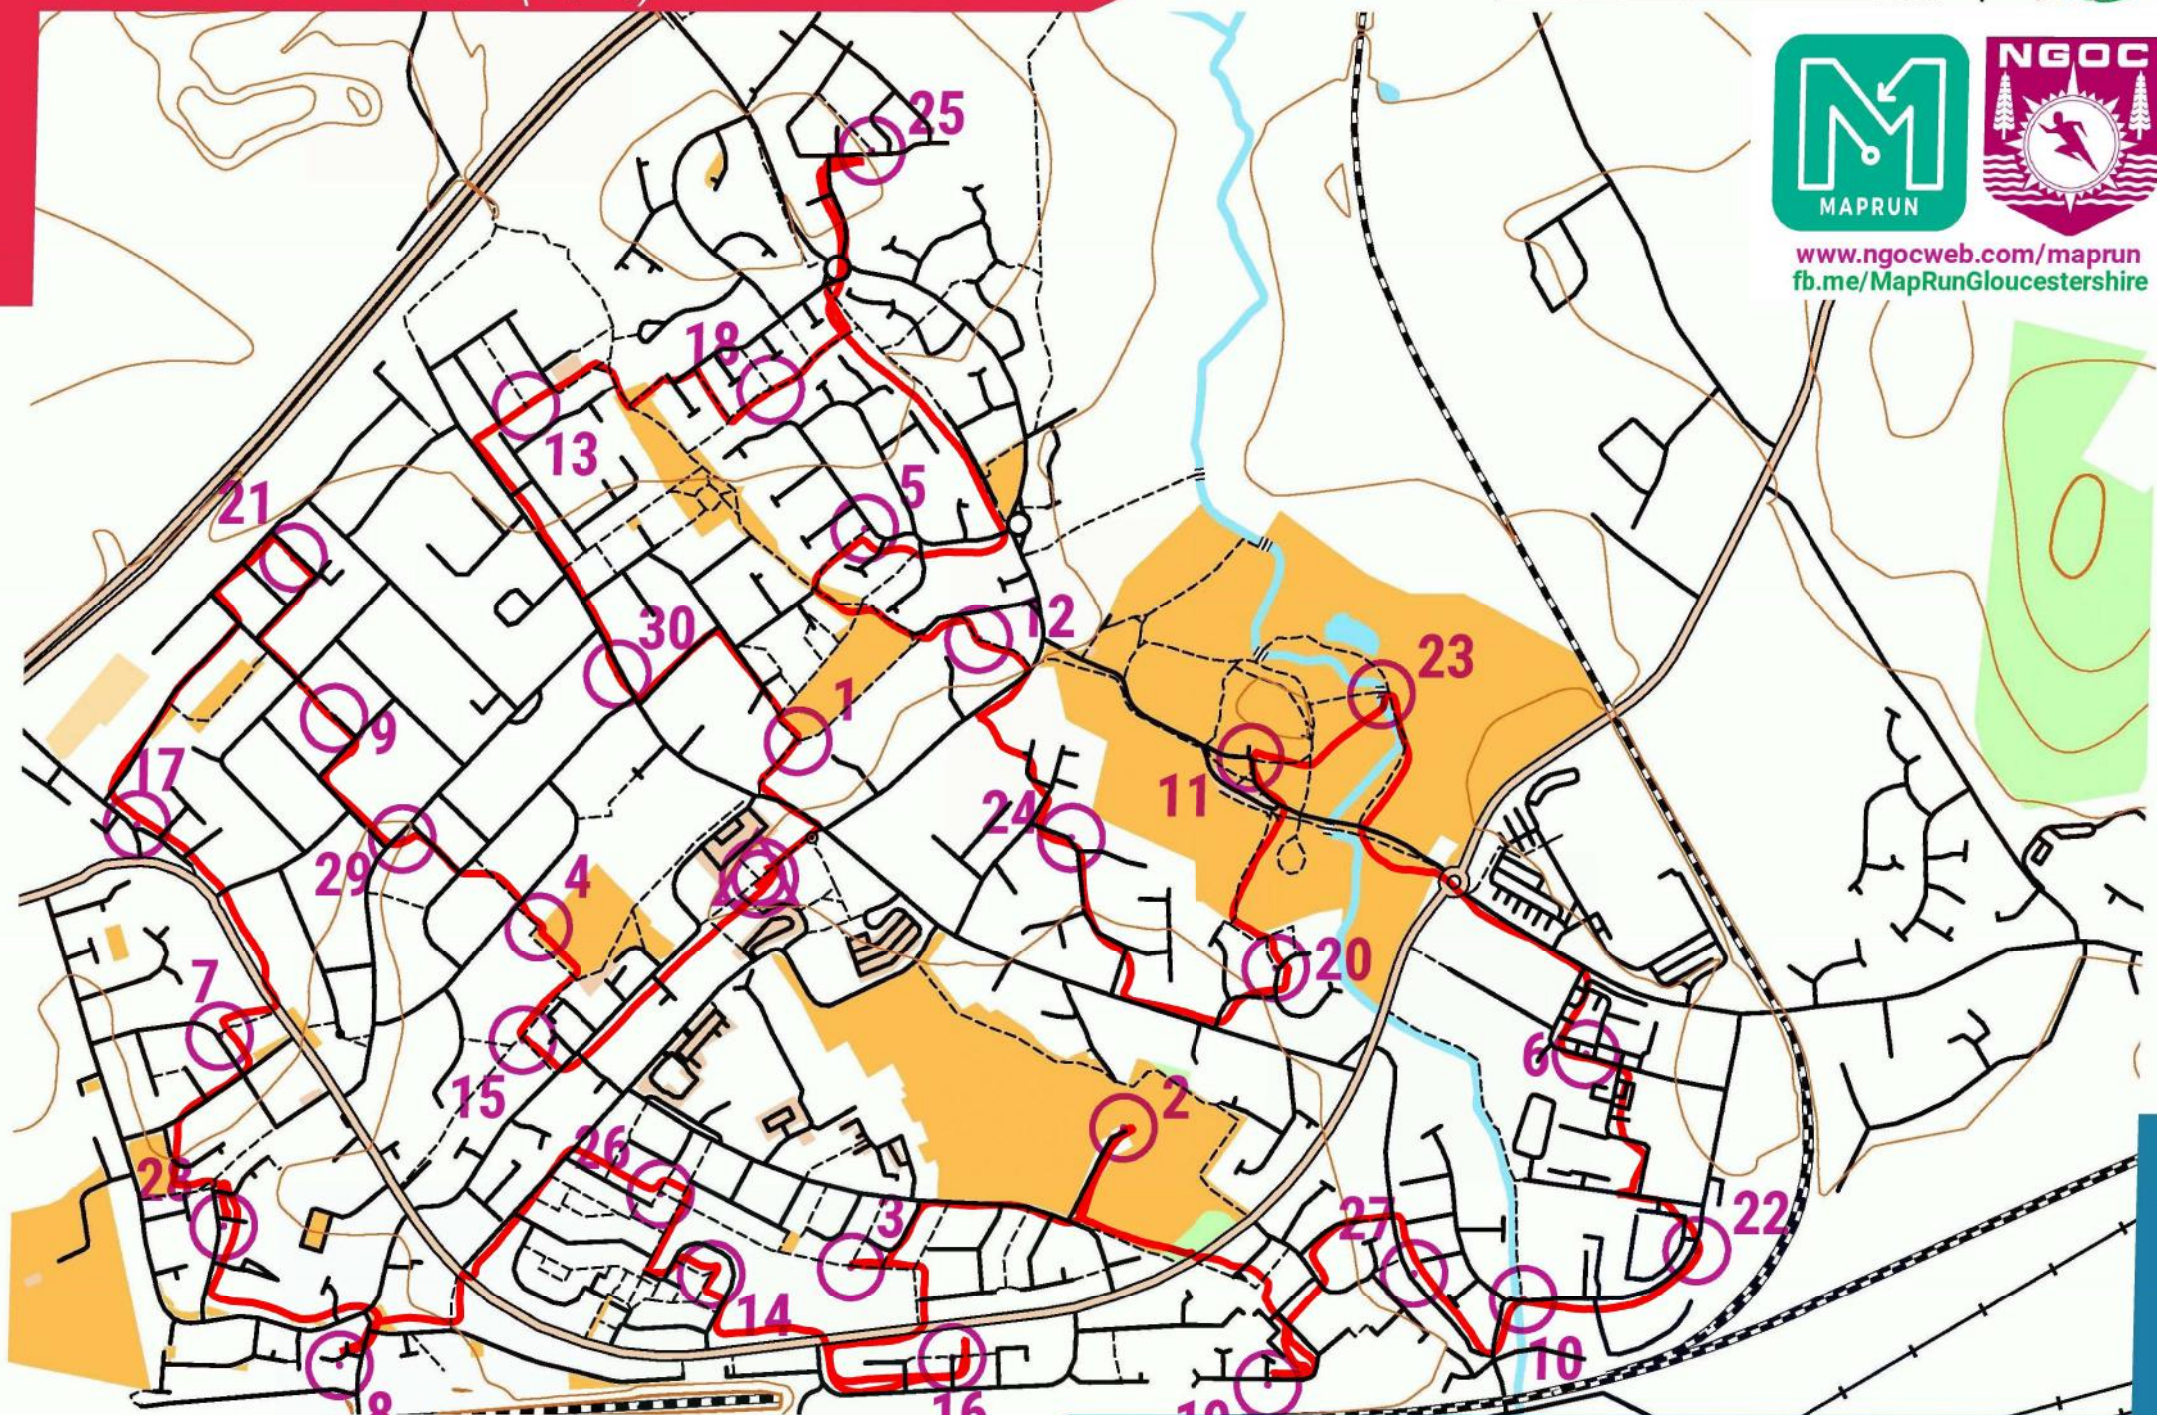

# MAPRUN CALDICOT (2020)

scale 1:10000, contours 10m  
500m

[www.ngocweb.com/maprun](http://www.ngocweb.com/maprun)  
[fb.me/MapRunGloucestershire](https://fb.me/MapRunGloucestershire)

Map data (c) OpenStreetMap, available under the Open Database Licence.  
Contains OS data (c) Crown copyright & database right OS 2013-2017.  
OOM created by Oliver O'Brien. Make your own: <http://oomap.co.uk/>