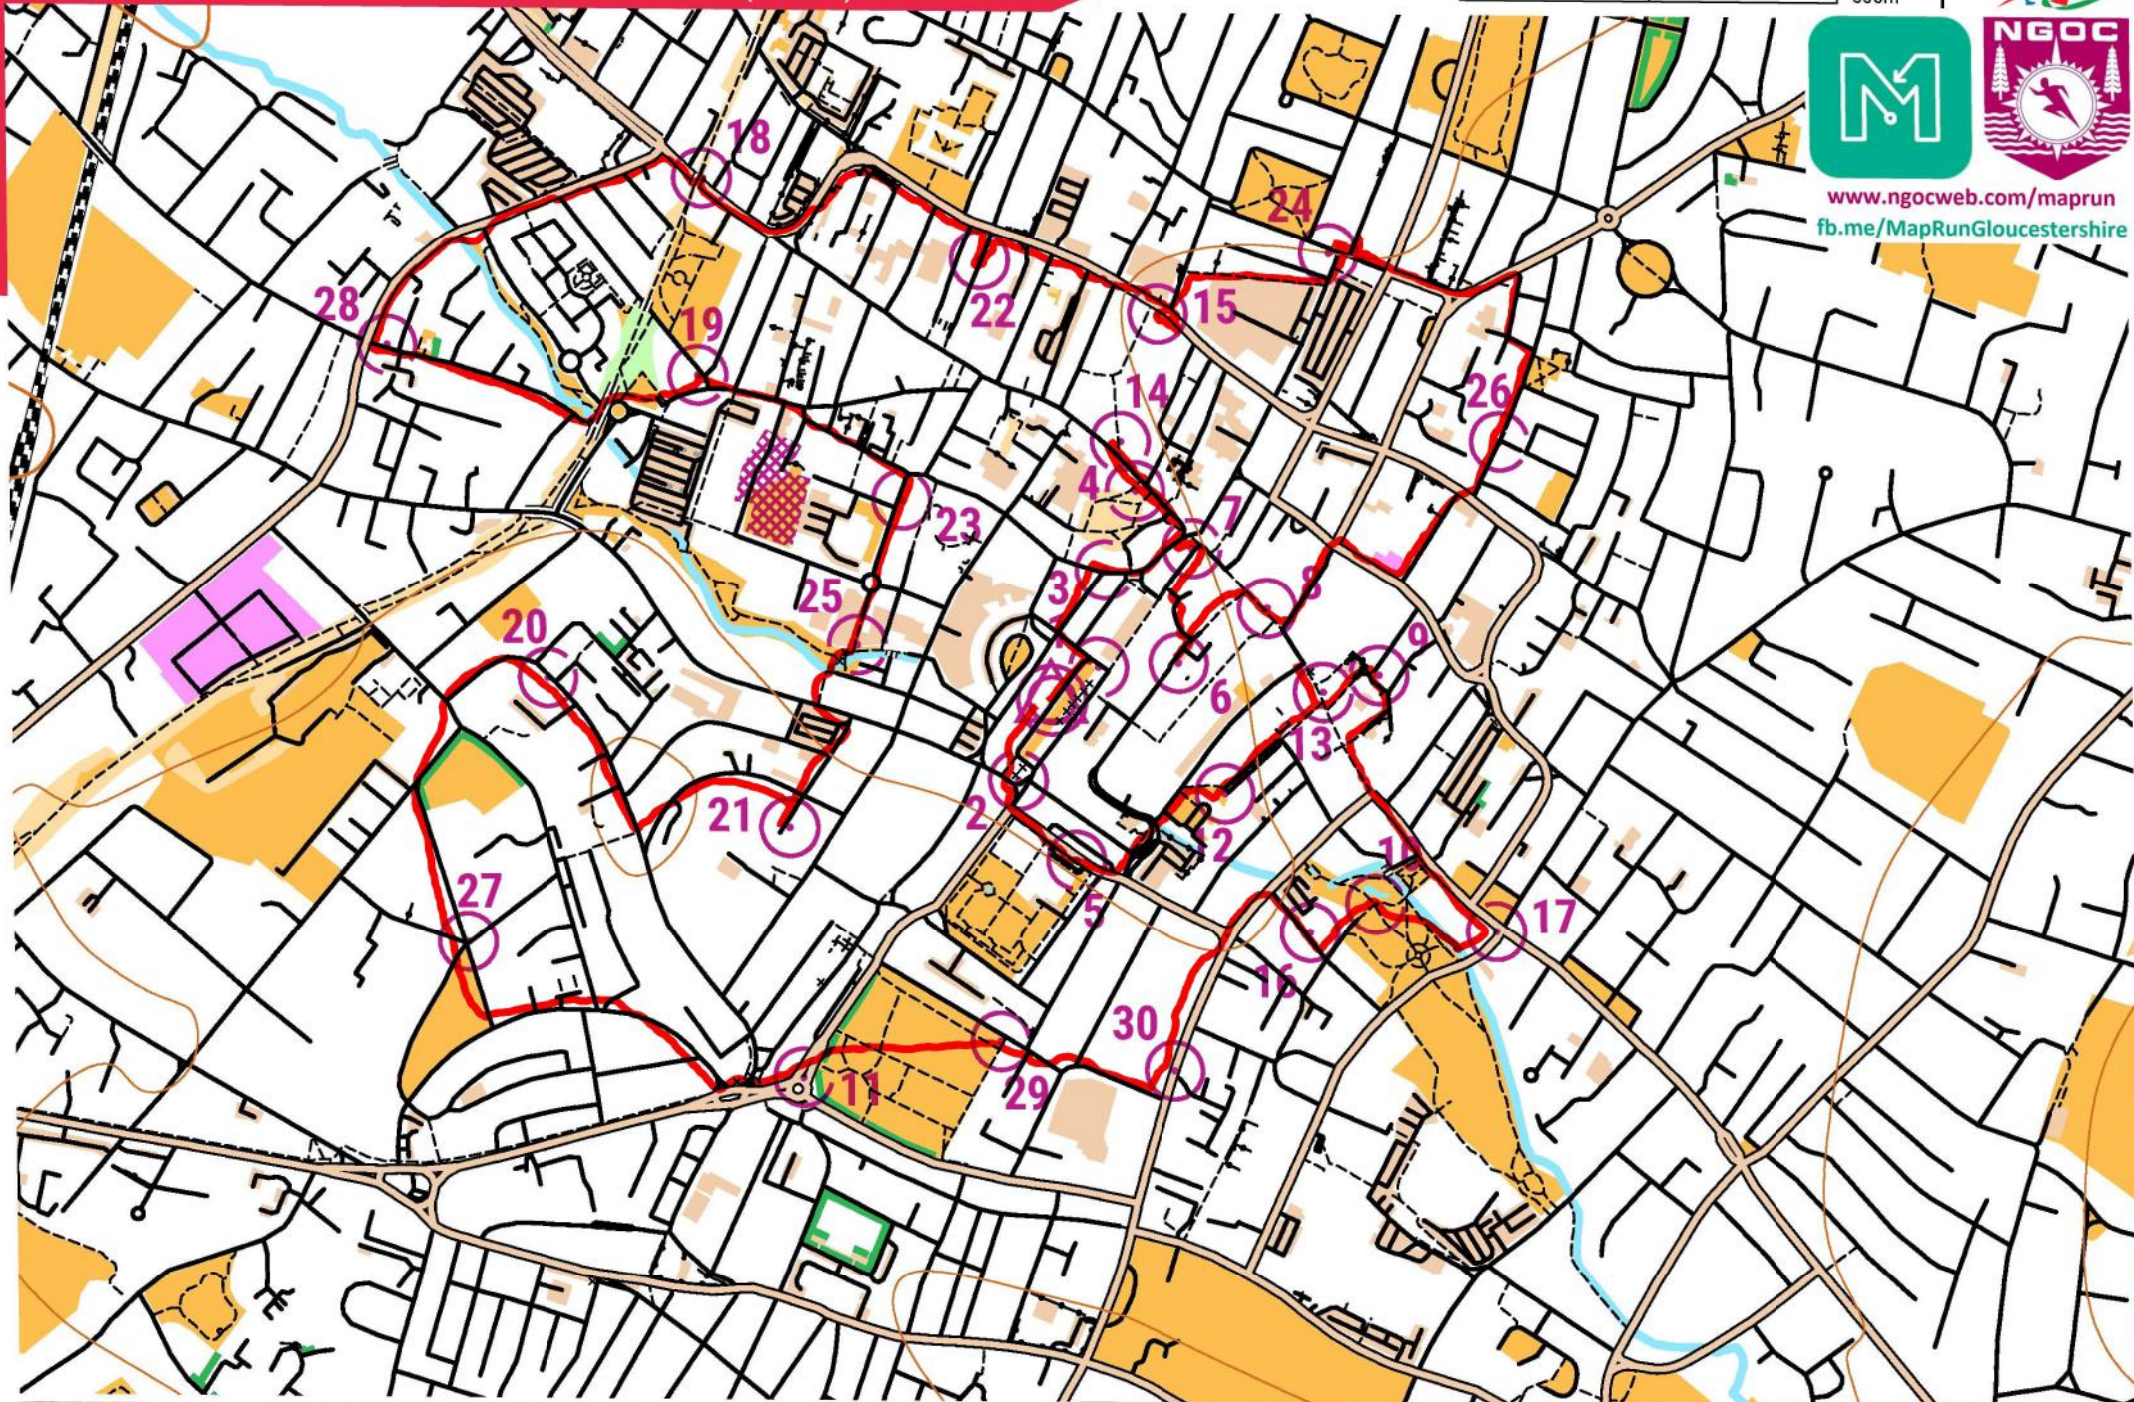

MAPRUN CHELTENHAM PROMENADE (2019)

scale 1:10000, contours 10m
500m

www.ngocweb.com/maprun
fb.me/MapRunGloucestershire

Map data (c) OpenStreetMap, available under the Open Database Licence.
Contains OS data (c) Crown copyright & database right OS 2013-2017.
OOM created by Oliver O'Brien. Make your own: <http://oomap.co.uk/>