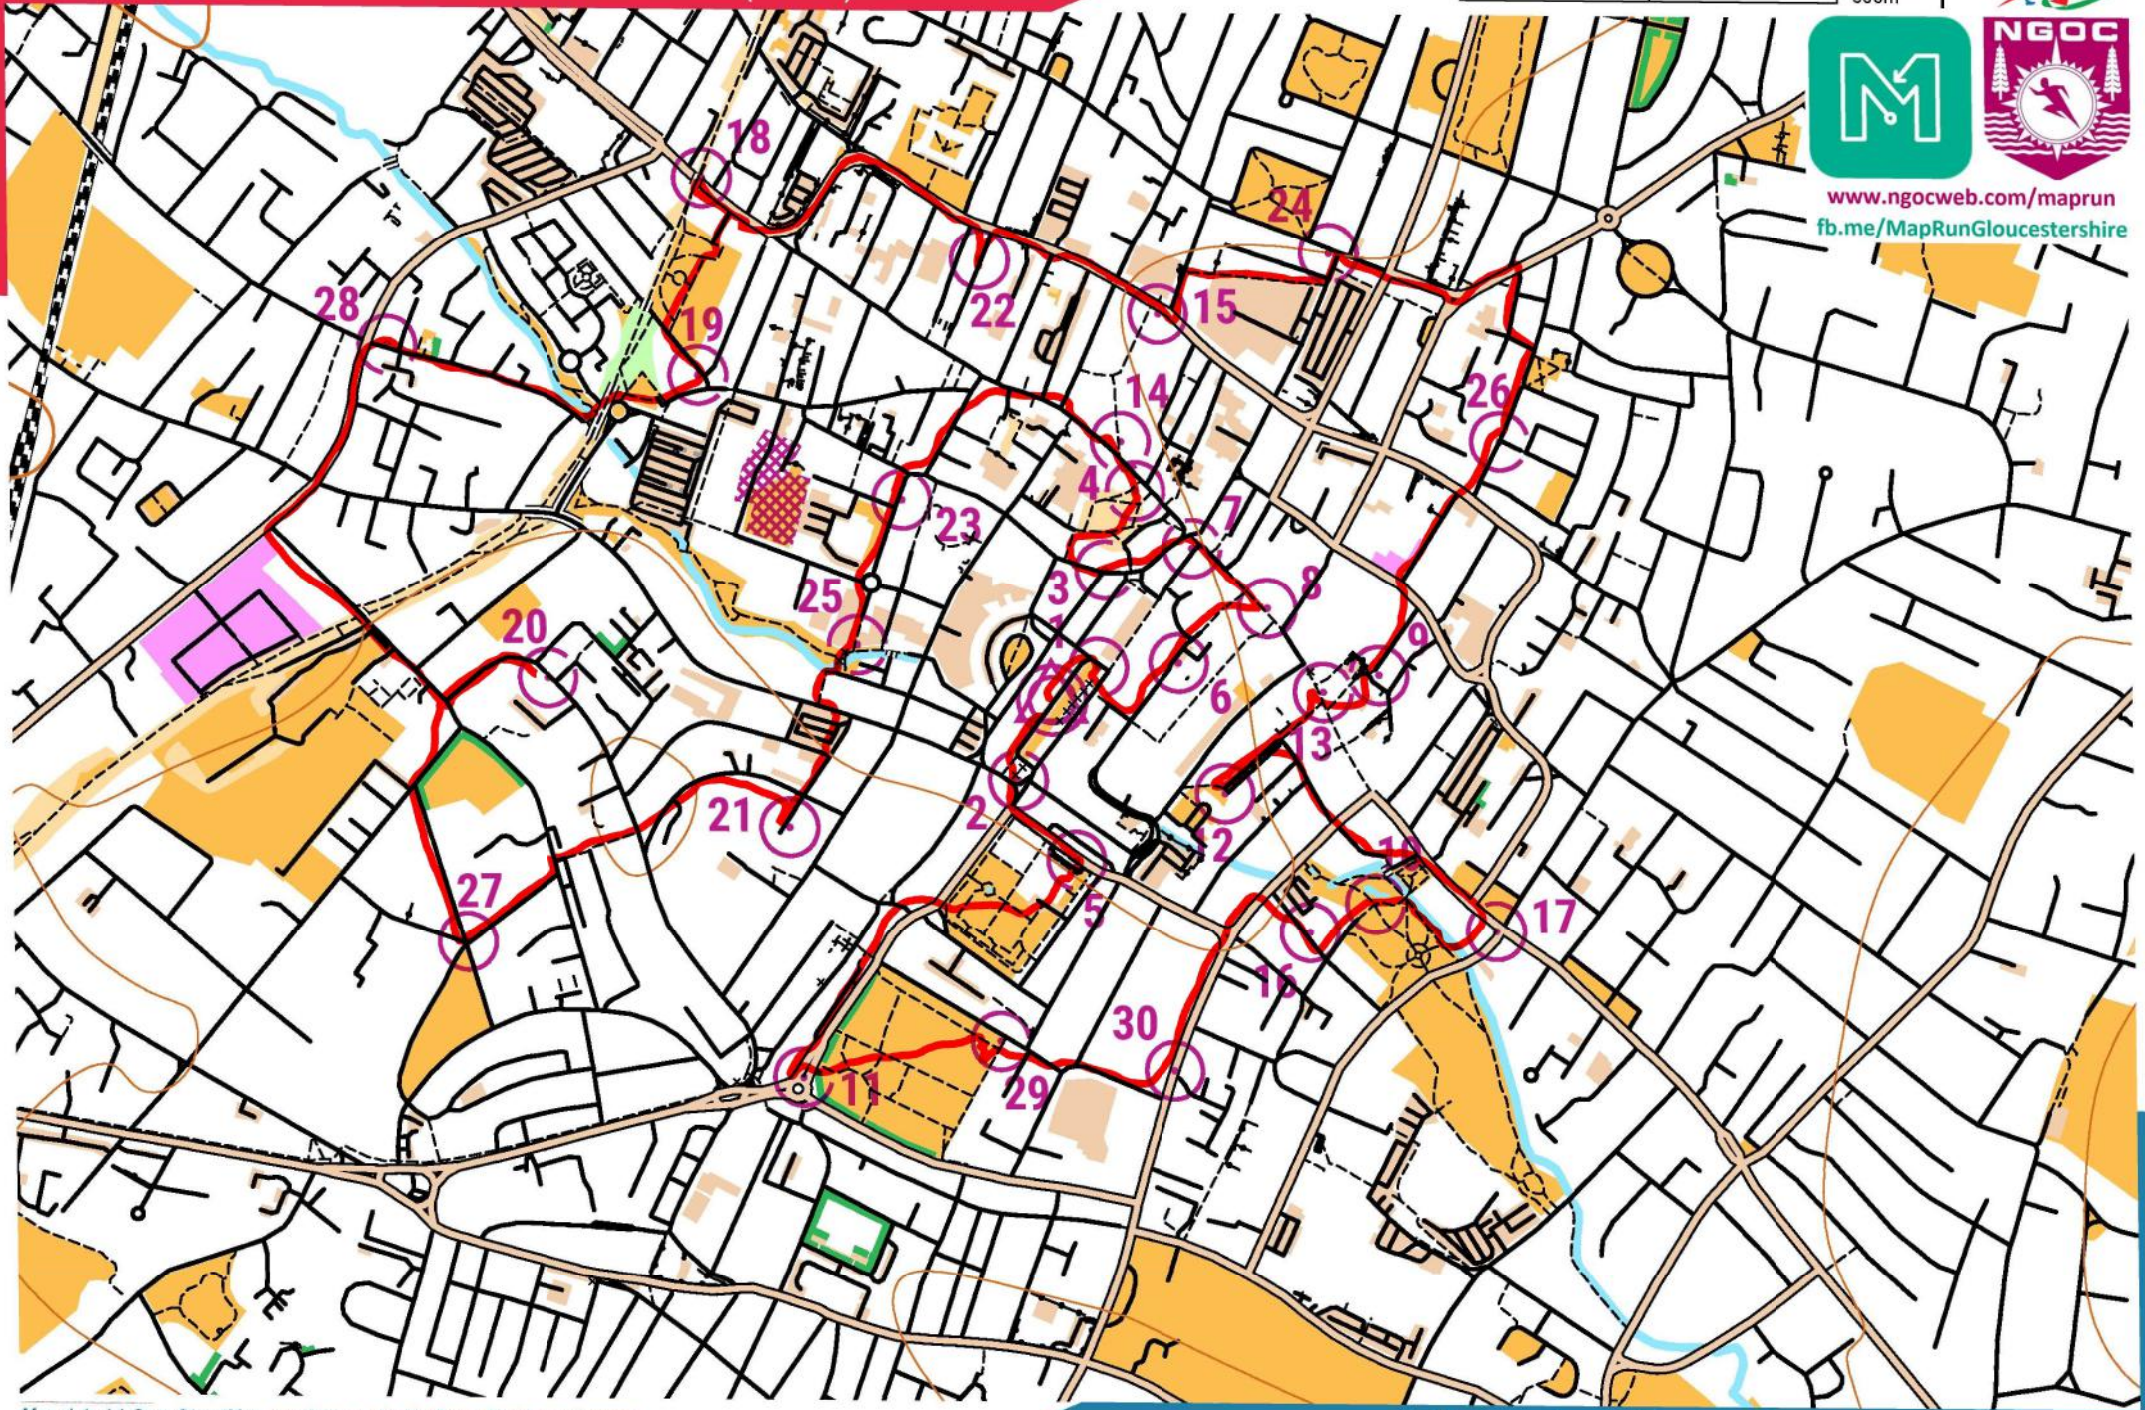

MAPRUN CHELTENHAM PROMENADE (2019)

scale 1:10000, contours 10m
500m

www.ngocweb.com/maprun
fb.me/MapRunGloucestershire

Map data (c) OpenStreetMap, available under the Open Database Licence.
Contains OS data (c) Crown copyright & database right OS 2013-2017.
OOM created by Oliver O'Brien. Make your own: <http://oomap.co.uk/>