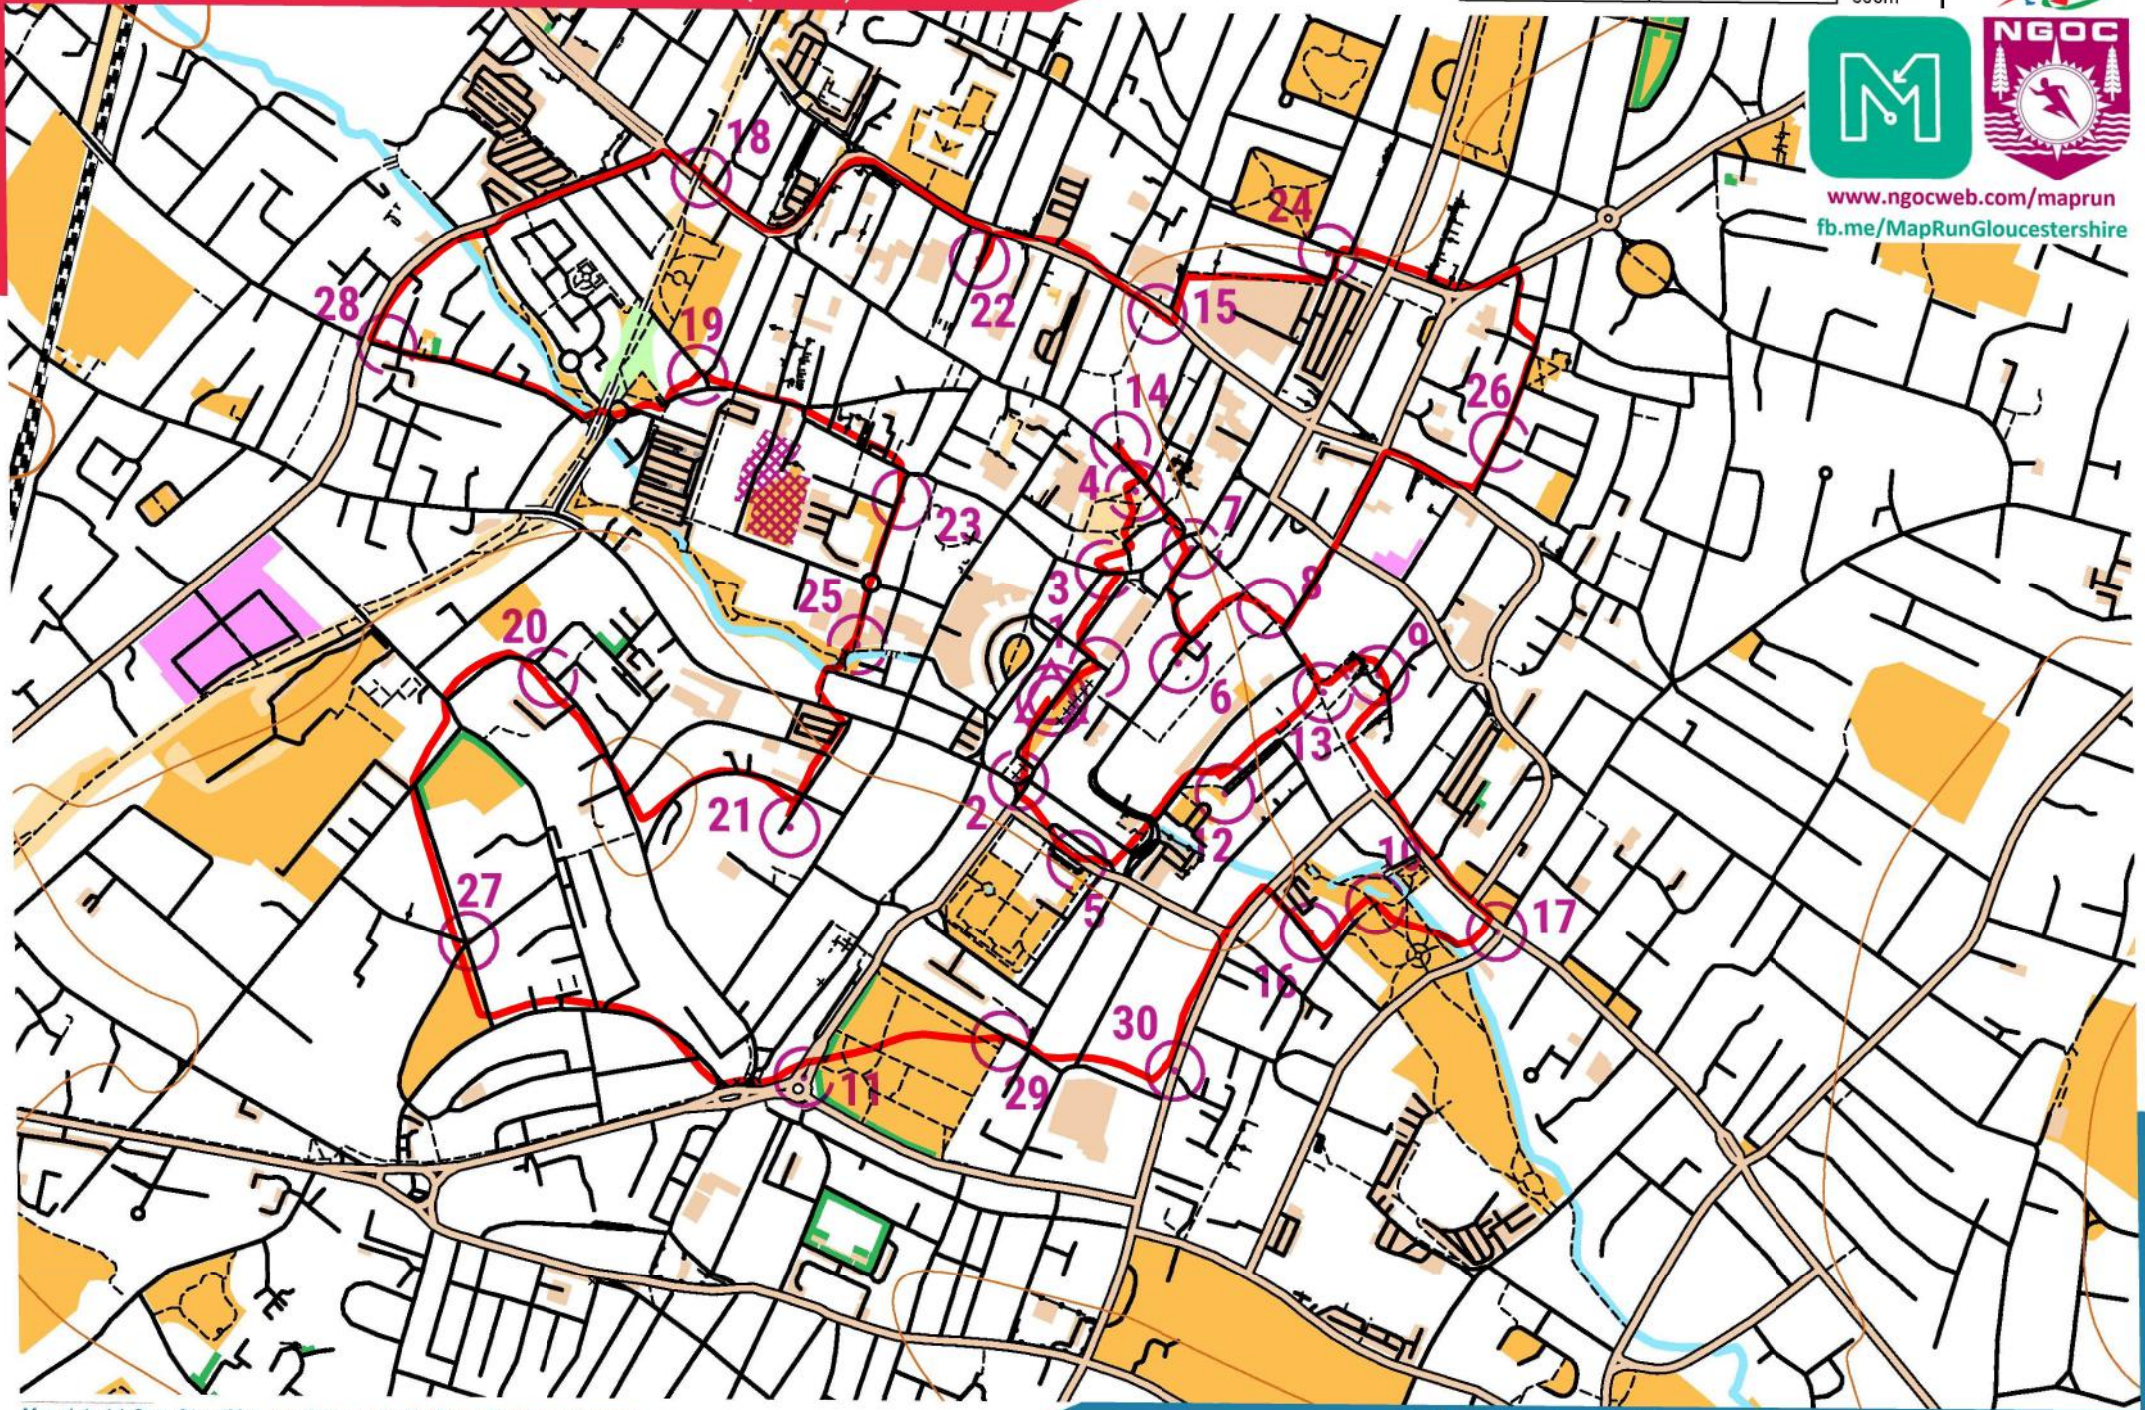

MAPRUN CHELTENHAM PROMENADE (2019)

scale 1:10000, contours 10m
500m

www.ngocweb.com/maprun
fb.me/MapRunGloucestershire

Map data (c) OpenStreetMap, available under the Open Database Licence.
Contains OS data (c) Crown copyright & database right OS 2013-2017.
OOM created by Oliver O'Brien. Make your own: <http://oomap.co.uk/>