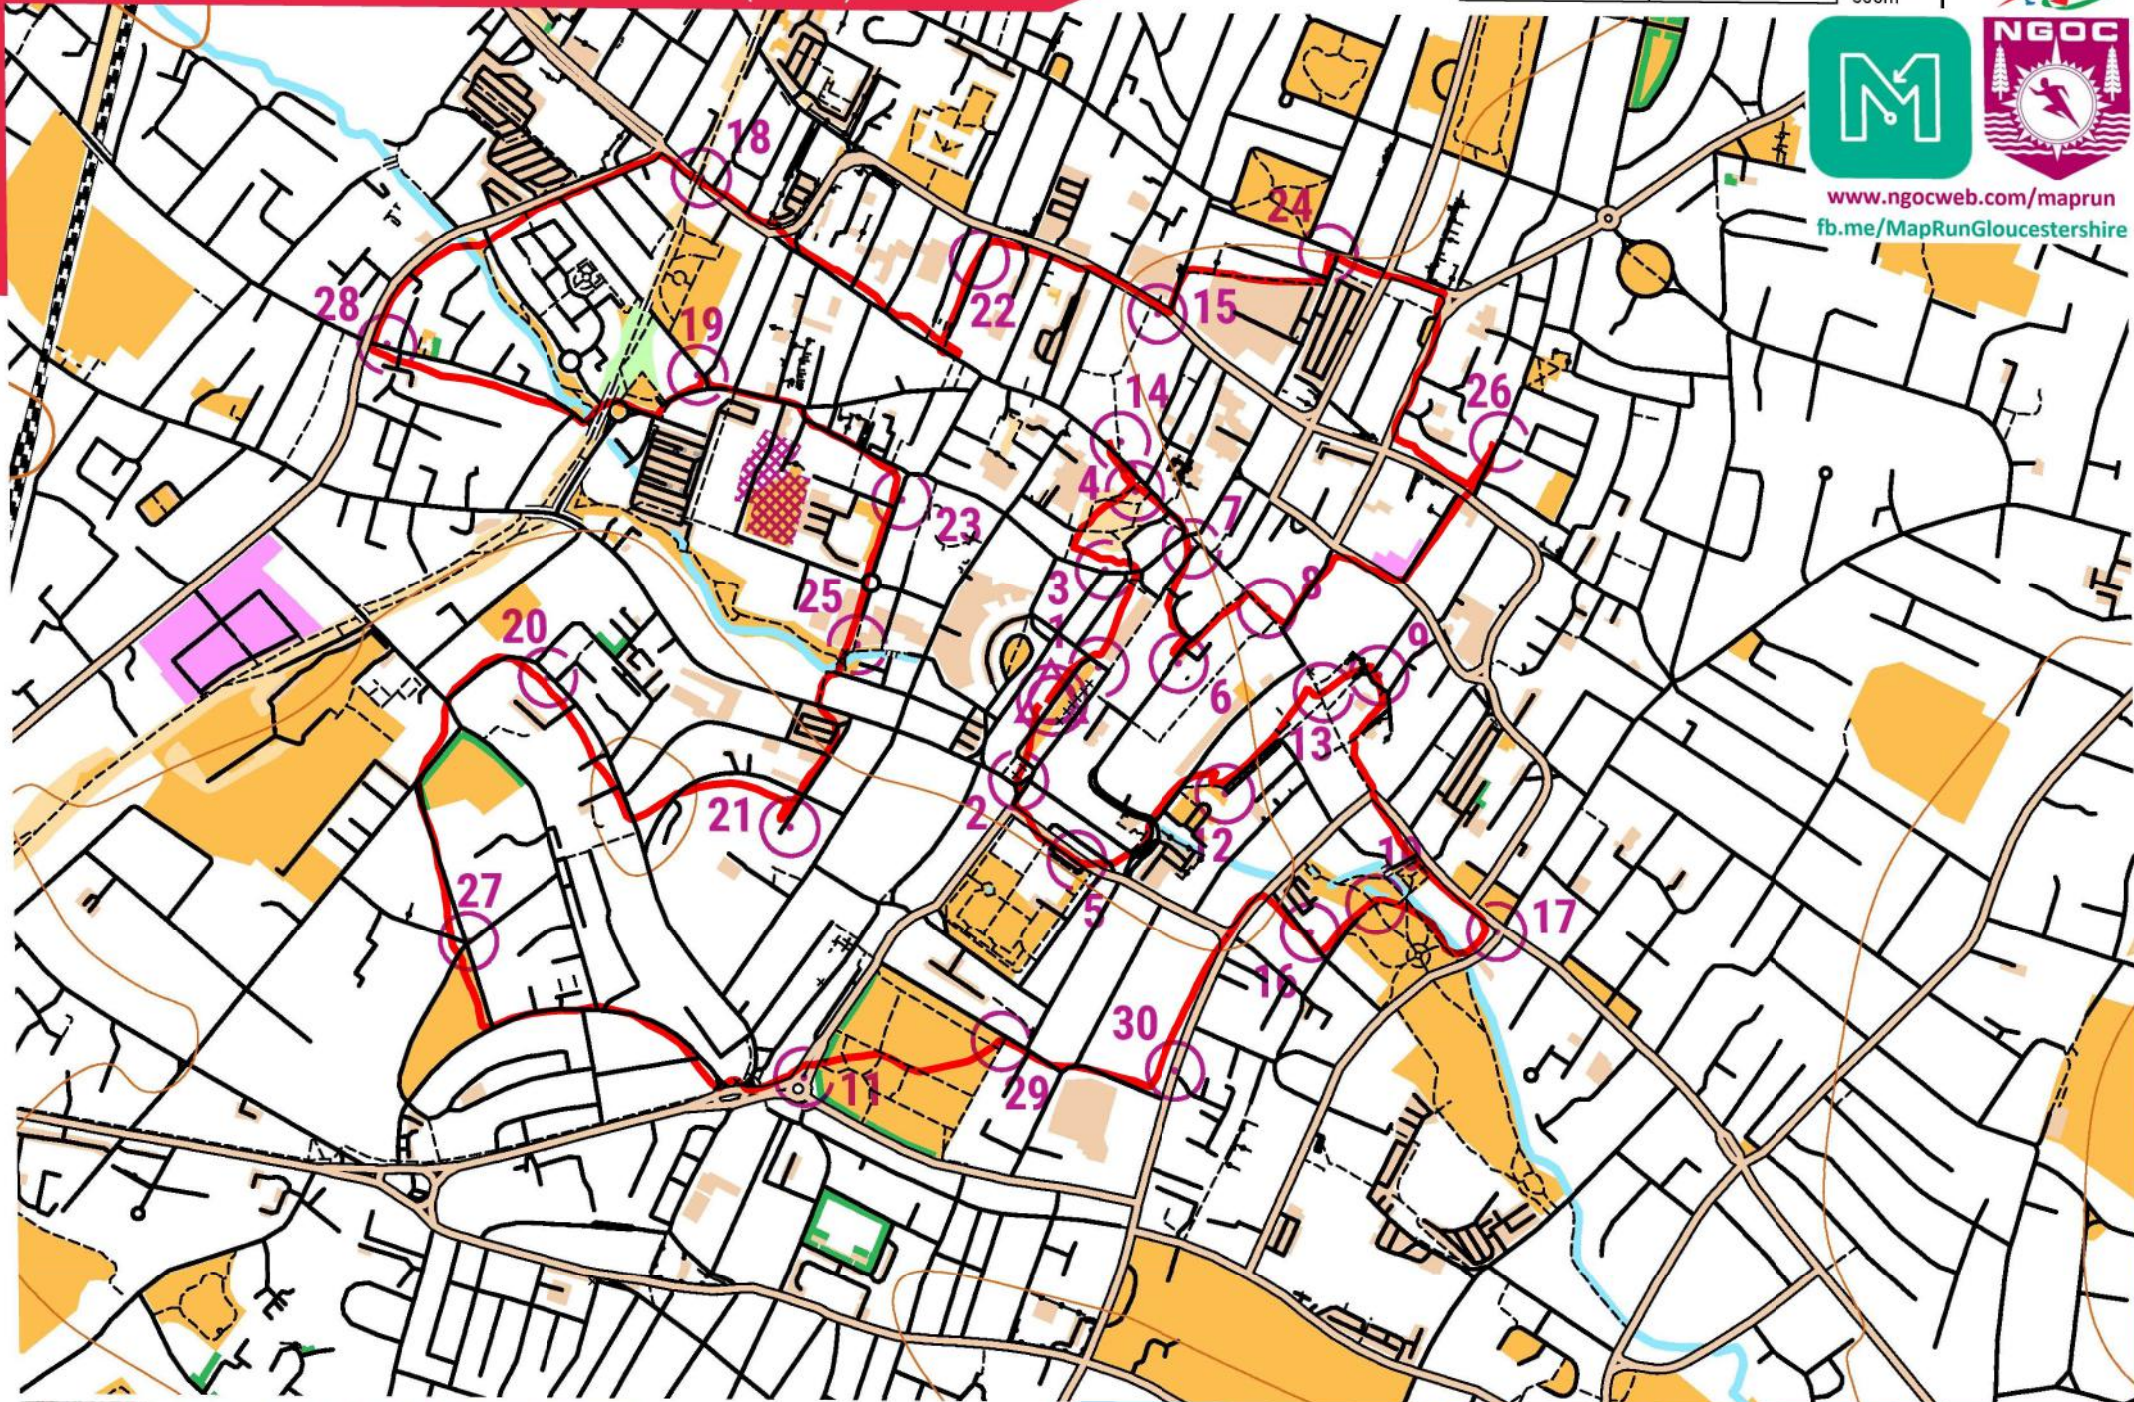

MAPRUN CHELTENHAM PROMENADE (2019)

scale 1:10000, contours 10m
500m

www.ngocweb.com/maprun
fb.me/MapRunGloucestershire

Map data (c) OpenStreetMap, available under the Open Database Licence.
Contains OS data (c) Crown copyright & database right OS 2013-2017.
OOM created by Oliver O'Brien. Make your own: <http://oomap.co.uk/>