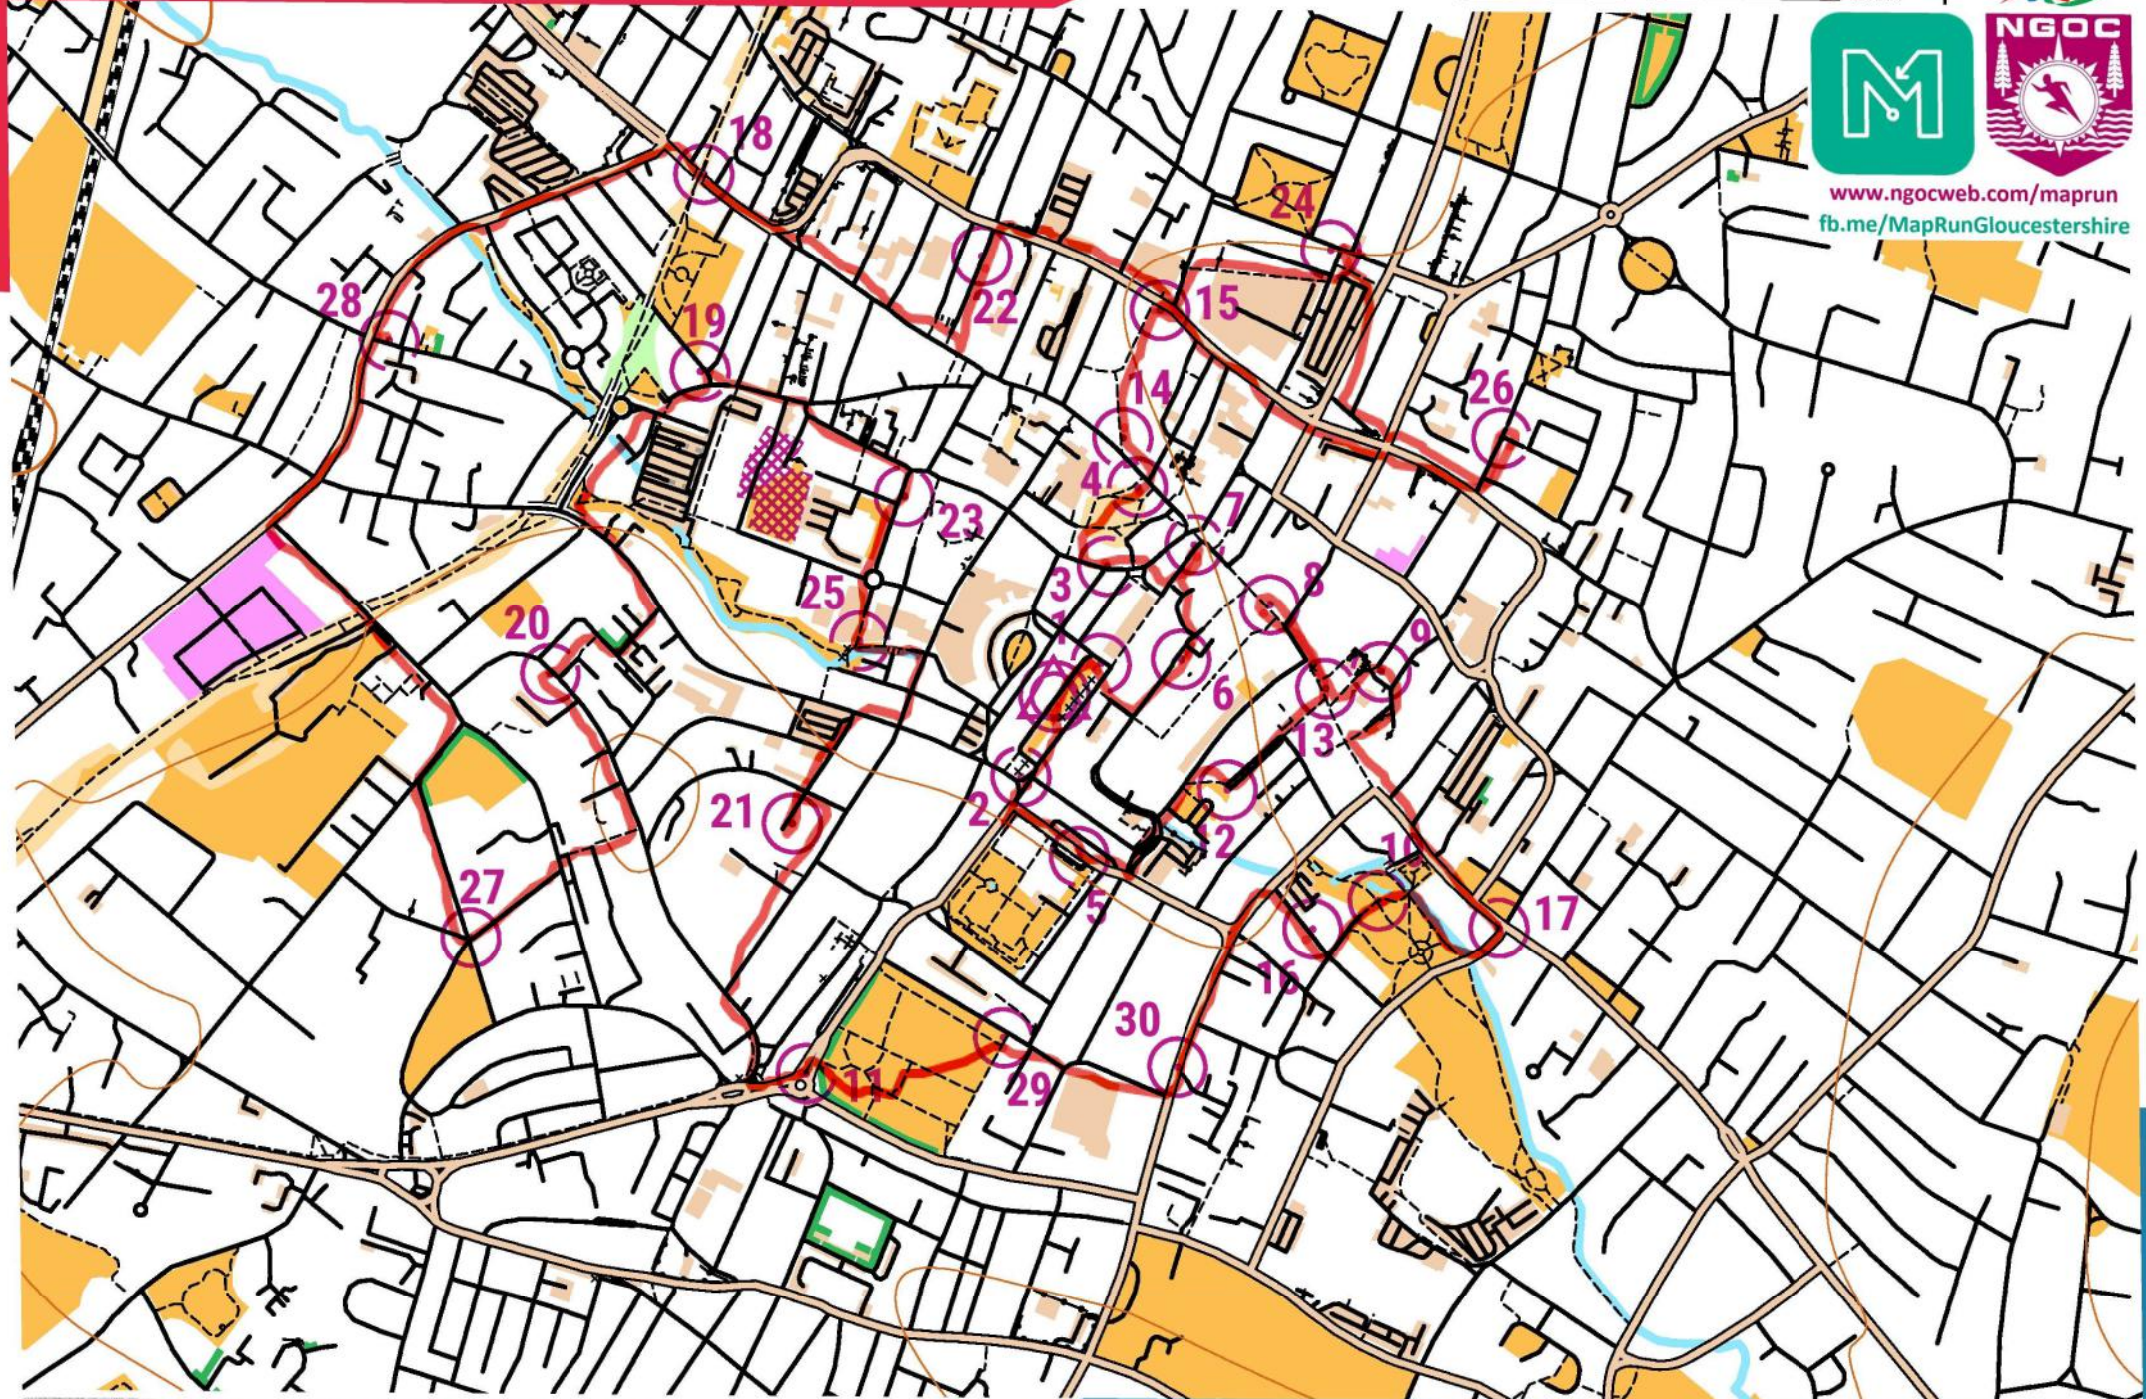

MAPRUN CHELTENHAM PROMENADE (2019)

scale 1:10000, contours 10m
500m

www.ngocweb.com/maprun
fb.me/MapRunGloucestershire

Map data (c) OpenStreetMap, available under the Open Database Licence.
Contains OS data (c) Crown copyright & database right OS 2013-2017.
OOM created by Oliver O'Brien. Make your own: <http://oomap.co.uk/>