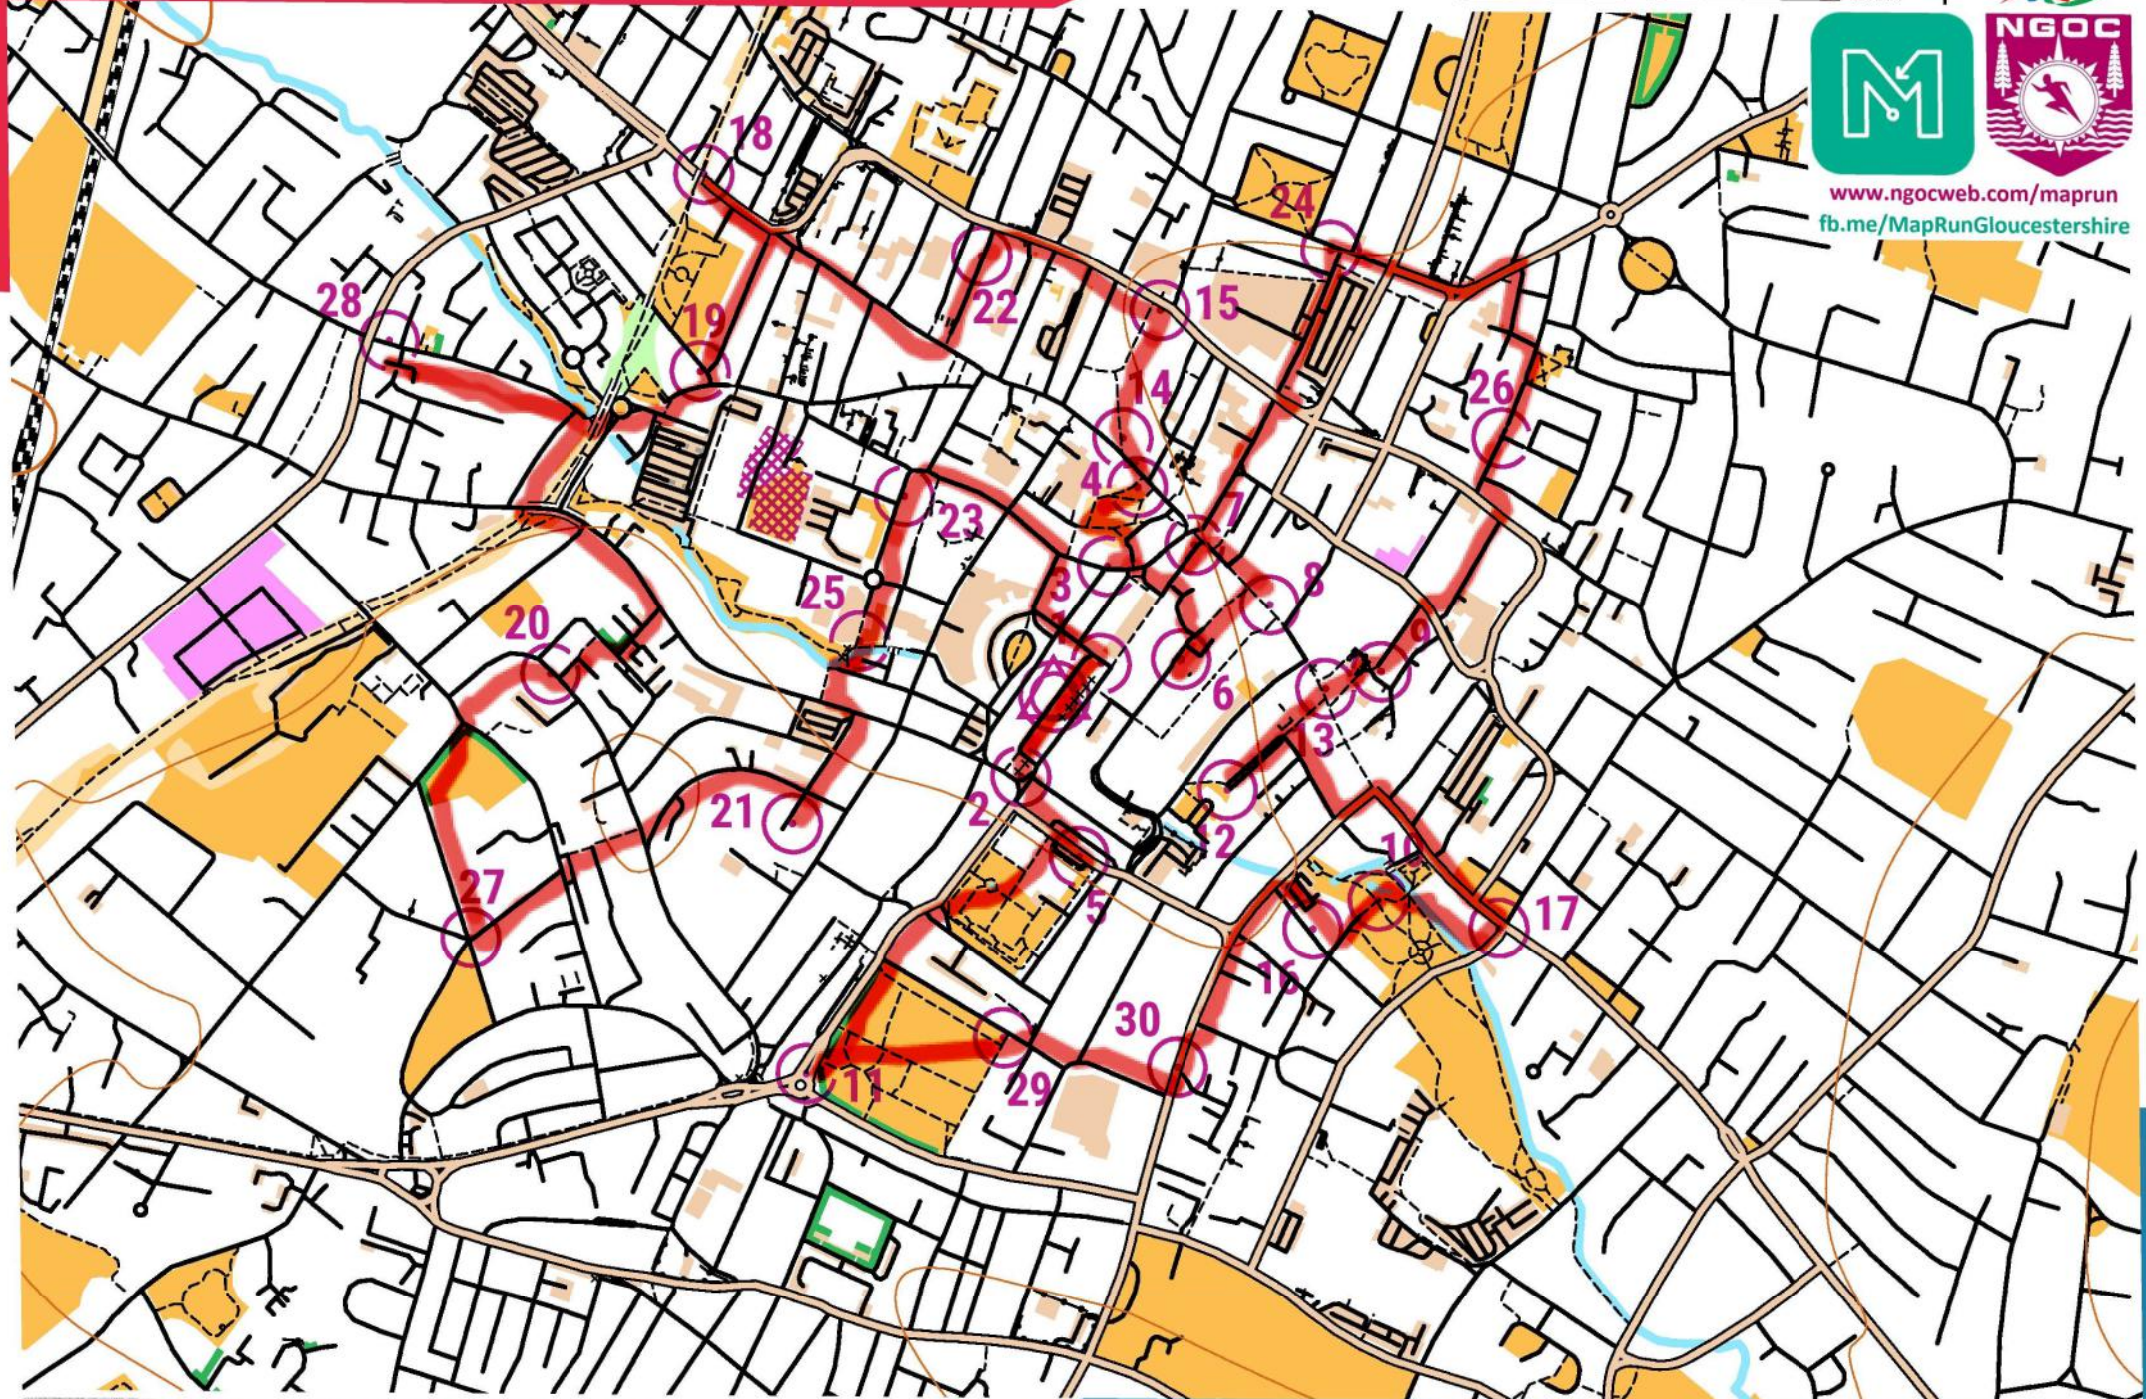

MAPRUN CHELTENHAM PROMENADE (2019)

scale 1:10000, contours 10m
500m

www.ngocweb.com/maprun
fb.me/MapRunGloucestershire

Map data (c) OpenStreetMap, available under the Open Database Licence.
Contains OS data (c) Crown copyright & database right OS 2013-2017.
OOM created by Oliver O'Brien. Make your own: <http://oomap.co.uk/>