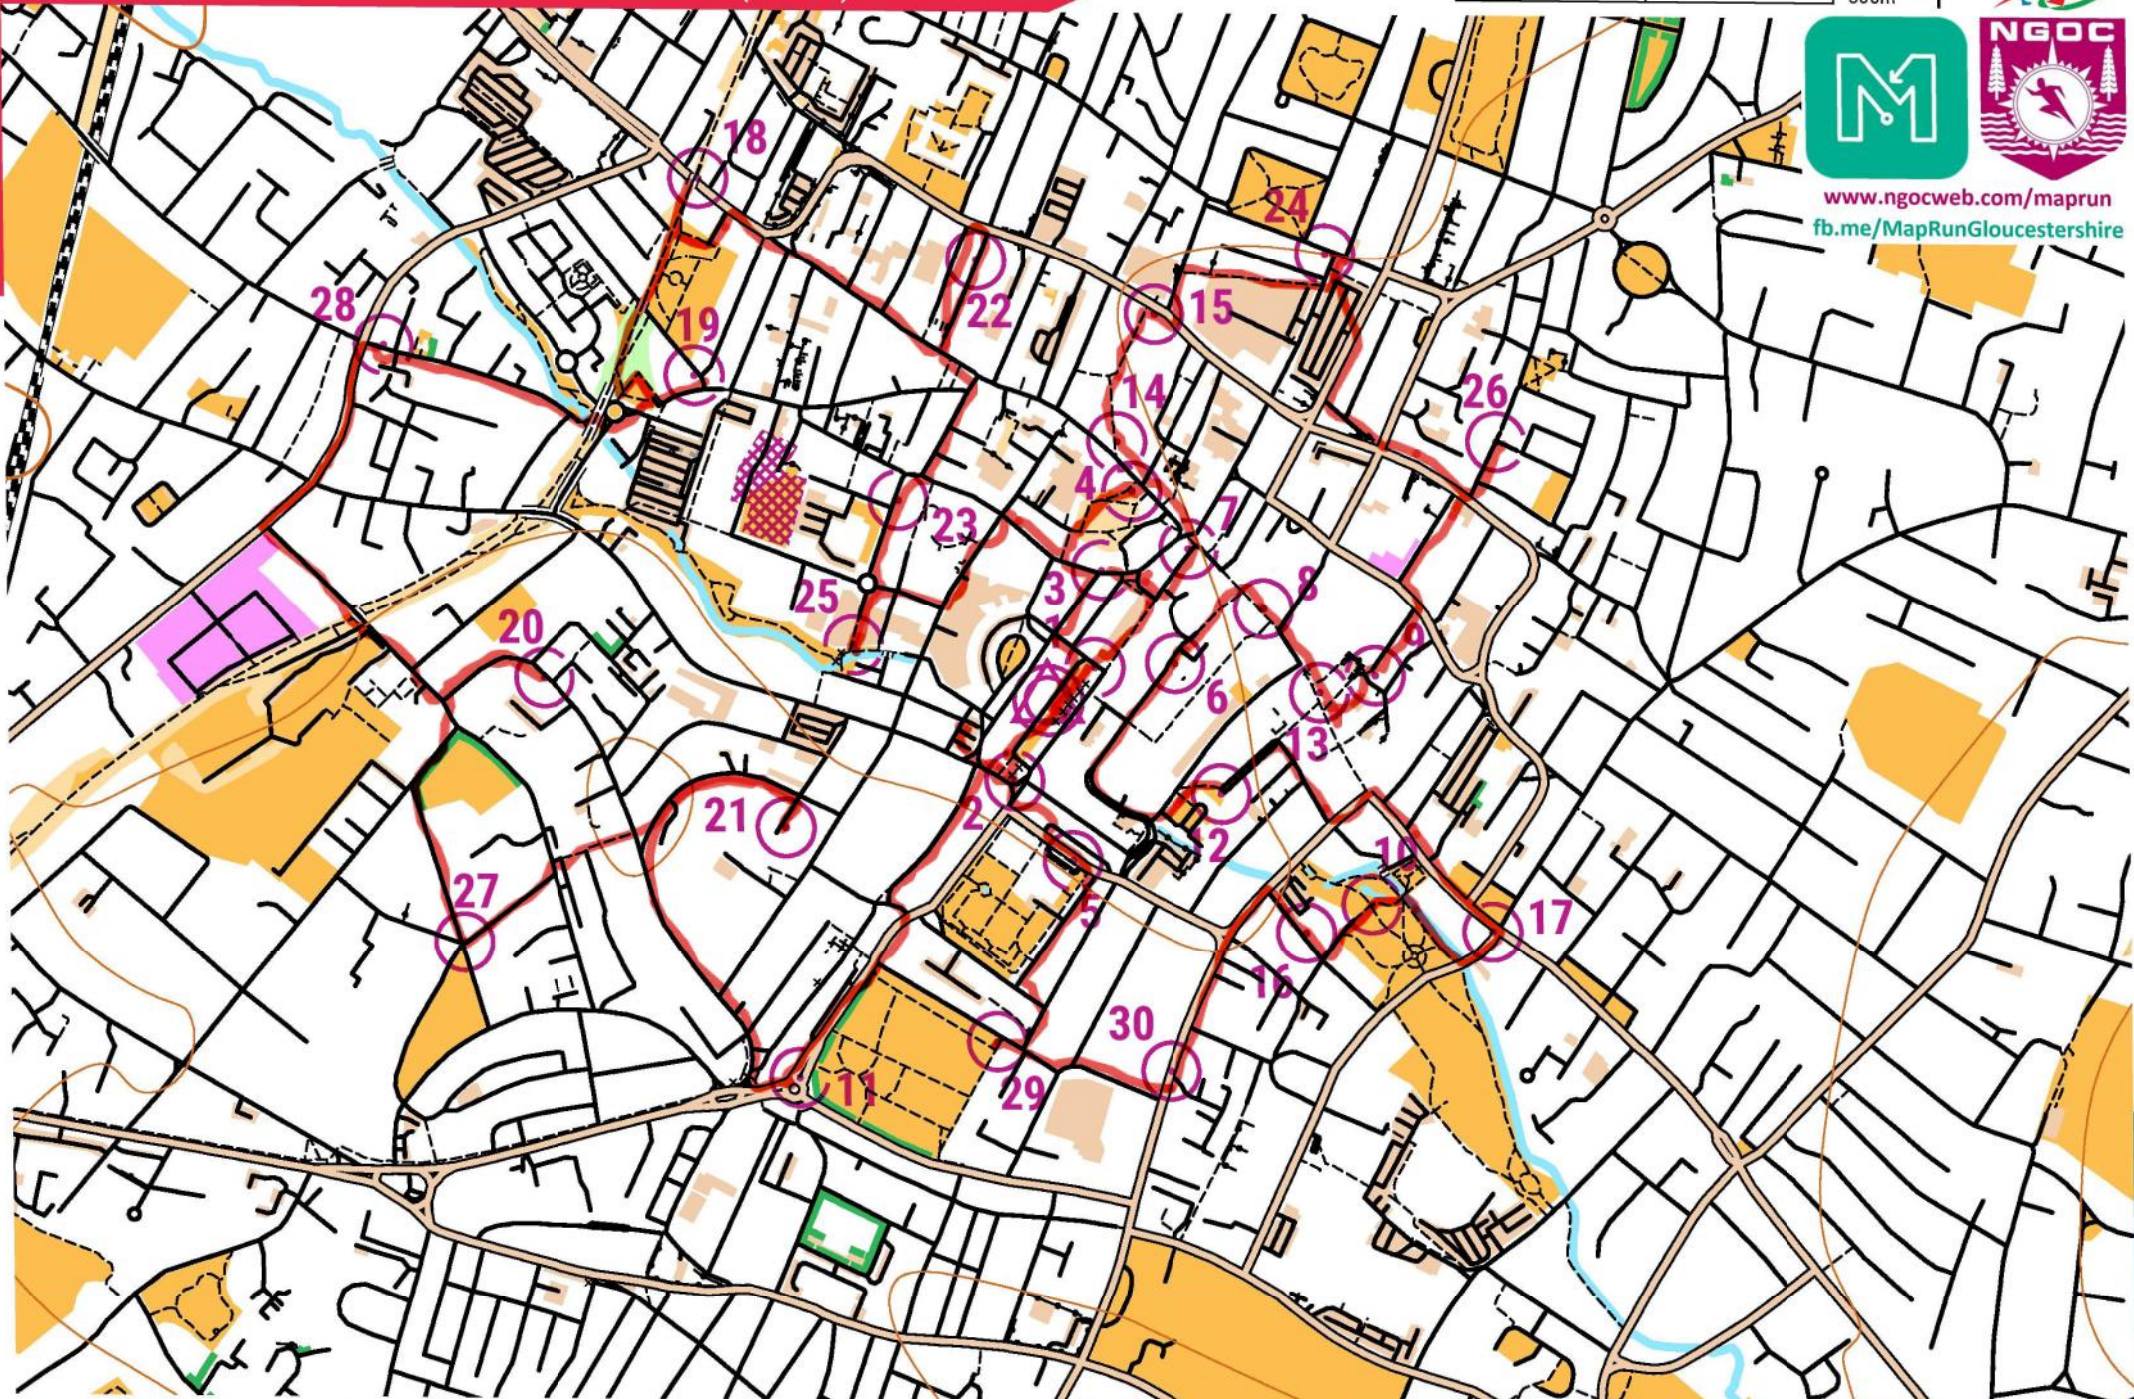

MAPRUN CHELTENHAM PROMENADE (2019)

scale 1:10000, contours 10m
500m

www.ngocweb.com/maprun
fb.me/MapRunGloucestershire

Map data (c) OpenStreetMap, available under the Open Database Licence.
Contains OS data (c) Crown copyright & database right OS 2013-2017.
OOM created by Oliver O'Brien. Make your own: <http://oomap.co.uk/>