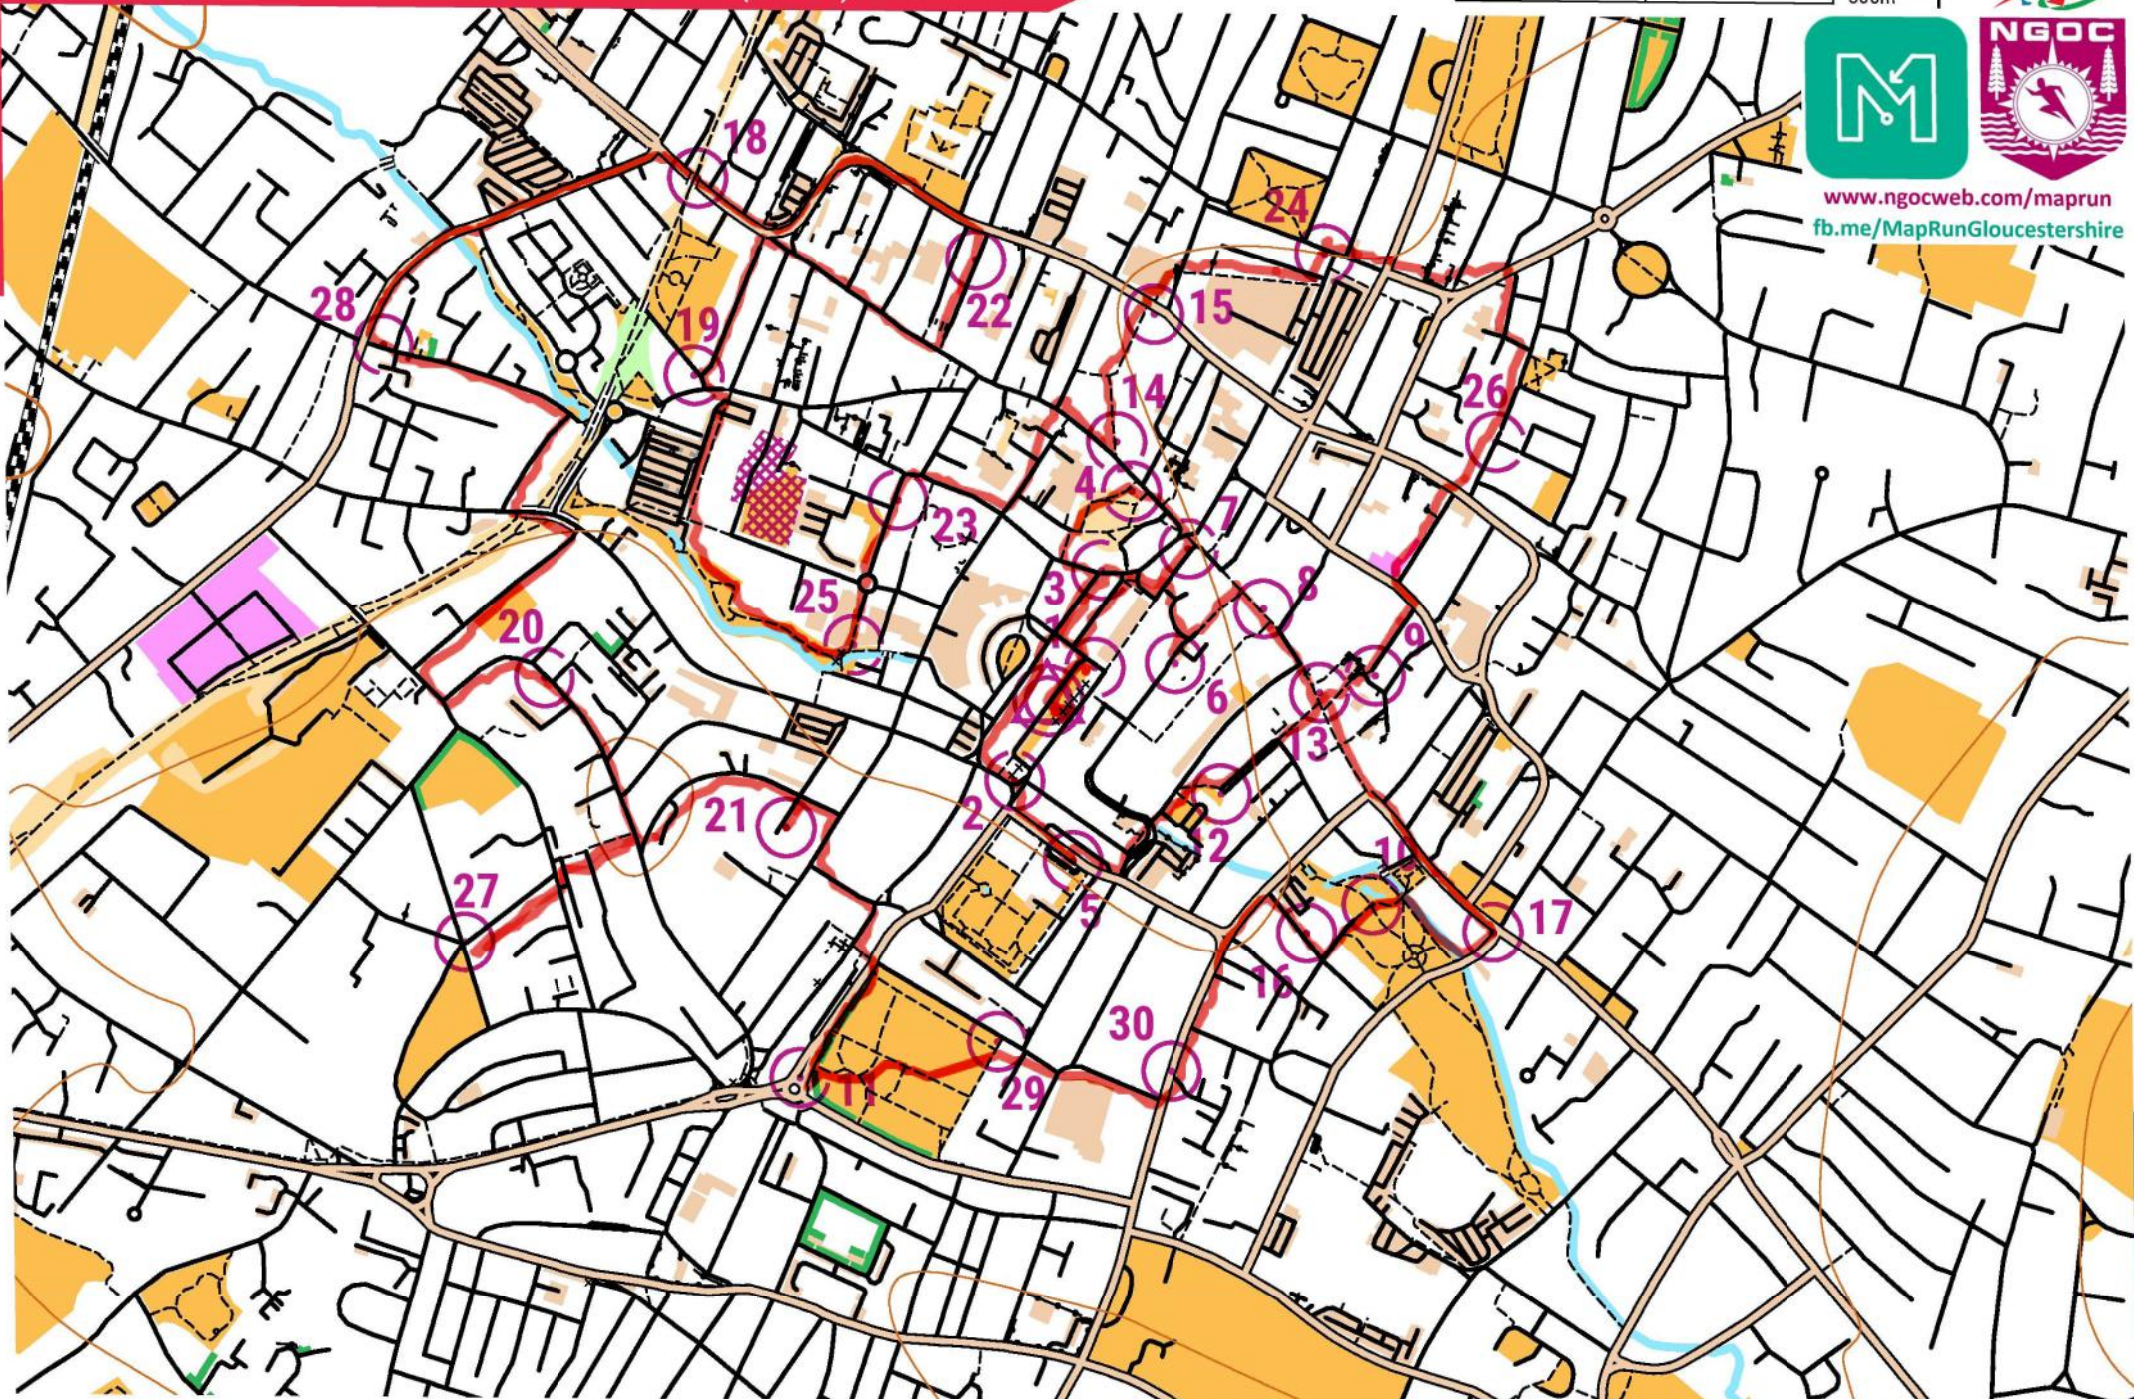

# MAPRUN CHELTENHAM PROMENADE (2019)

scale 1:10000, contours 10m  
500m

[www.ngocweb.com/maprun](http://www.ngocweb.com/maprun)  
[fb.me/MapRunGloucestershire](https://fb.me/MapRunGloucestershire)

Map data (c) OpenStreetMap, available under the Open Database Licence.  
Contains OS data (c) Crown copyright & database right OS 2013-2017.  
OOM created by Oliver O'Brien. Make your own: <http://oomap.co.uk/>