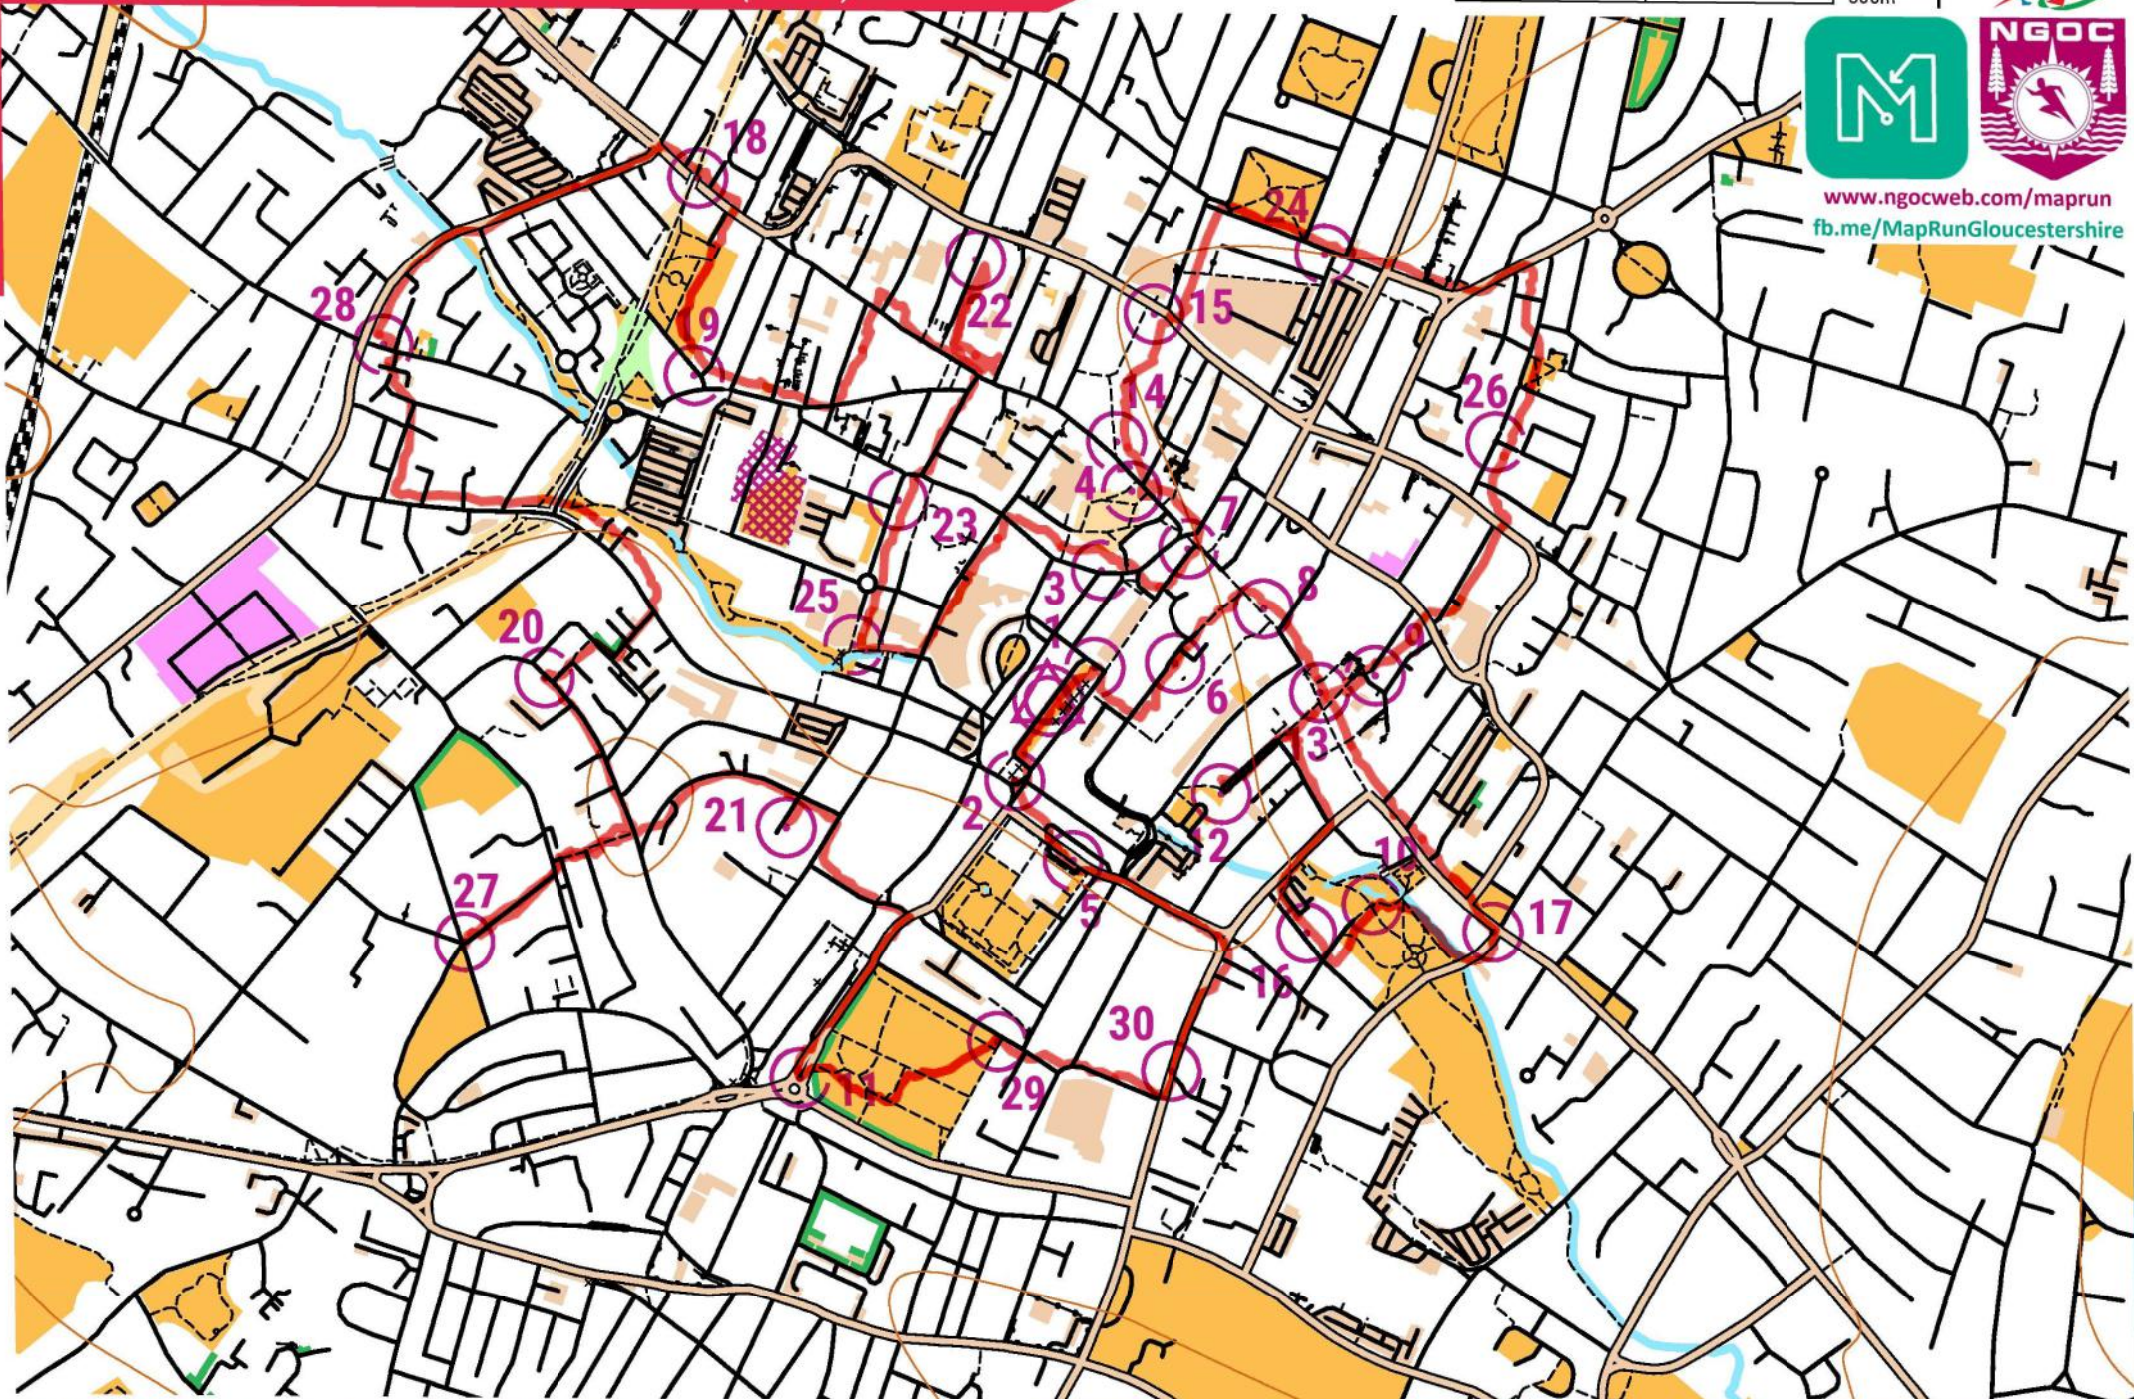

MAPRUN CHELTENHAM PROMENADE (2019)

scale 1:10000, contours 10m
500m

www.ngocweb.com/maprun
fb.me/MapRunGloucestershire

Map data (c) OpenStreetMap, available under the Open Database Licence.
Contains OS data (c) Crown copyright & database right OS 2013-2017.
OOM created by Oliver O'Brien. Make your own: <http://oomap.co.uk/>