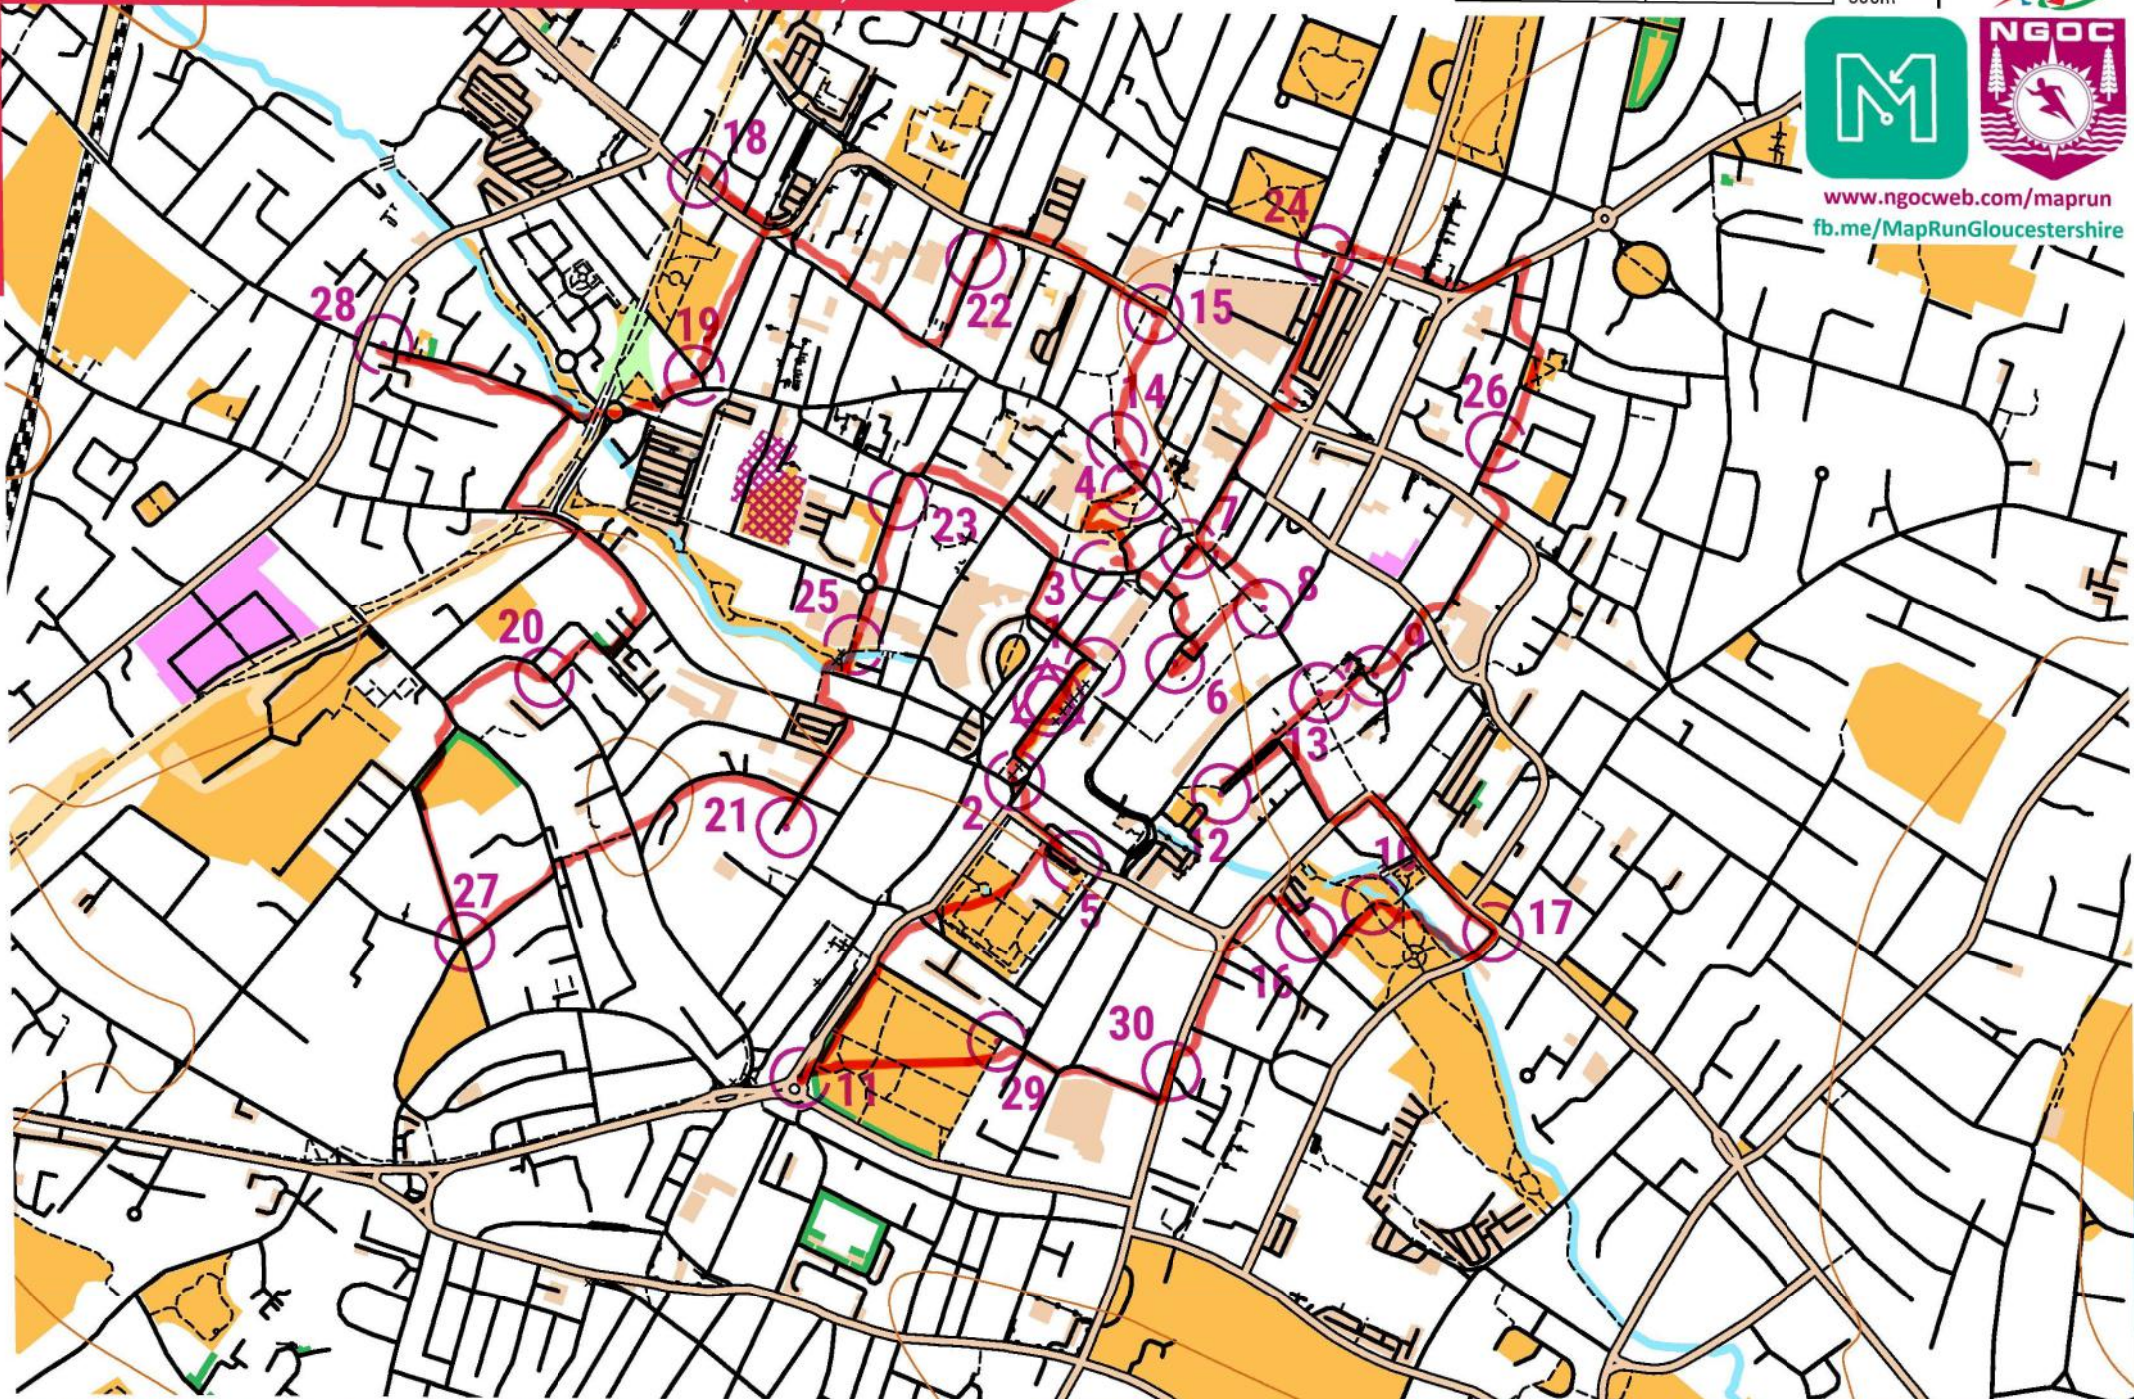

# MAPRUN CHELTENHAM PROMENADE (2019)

scale 1:10000, contours 10m  
500m

[www.ngocweb.com/maprun](http://www.ngocweb.com/maprun)  
[fb.me/MapRunGloucestershire](https://fb.me/MapRunGloucestershire)

Map data (c) OpenStreetMap, available under the Open Database Licence.  
Contains OS data (c) Crown copyright & database right OS 2013-2017.  
OOM created by Oliver O'Brien. Make your own: <http://oomap.co.uk/>