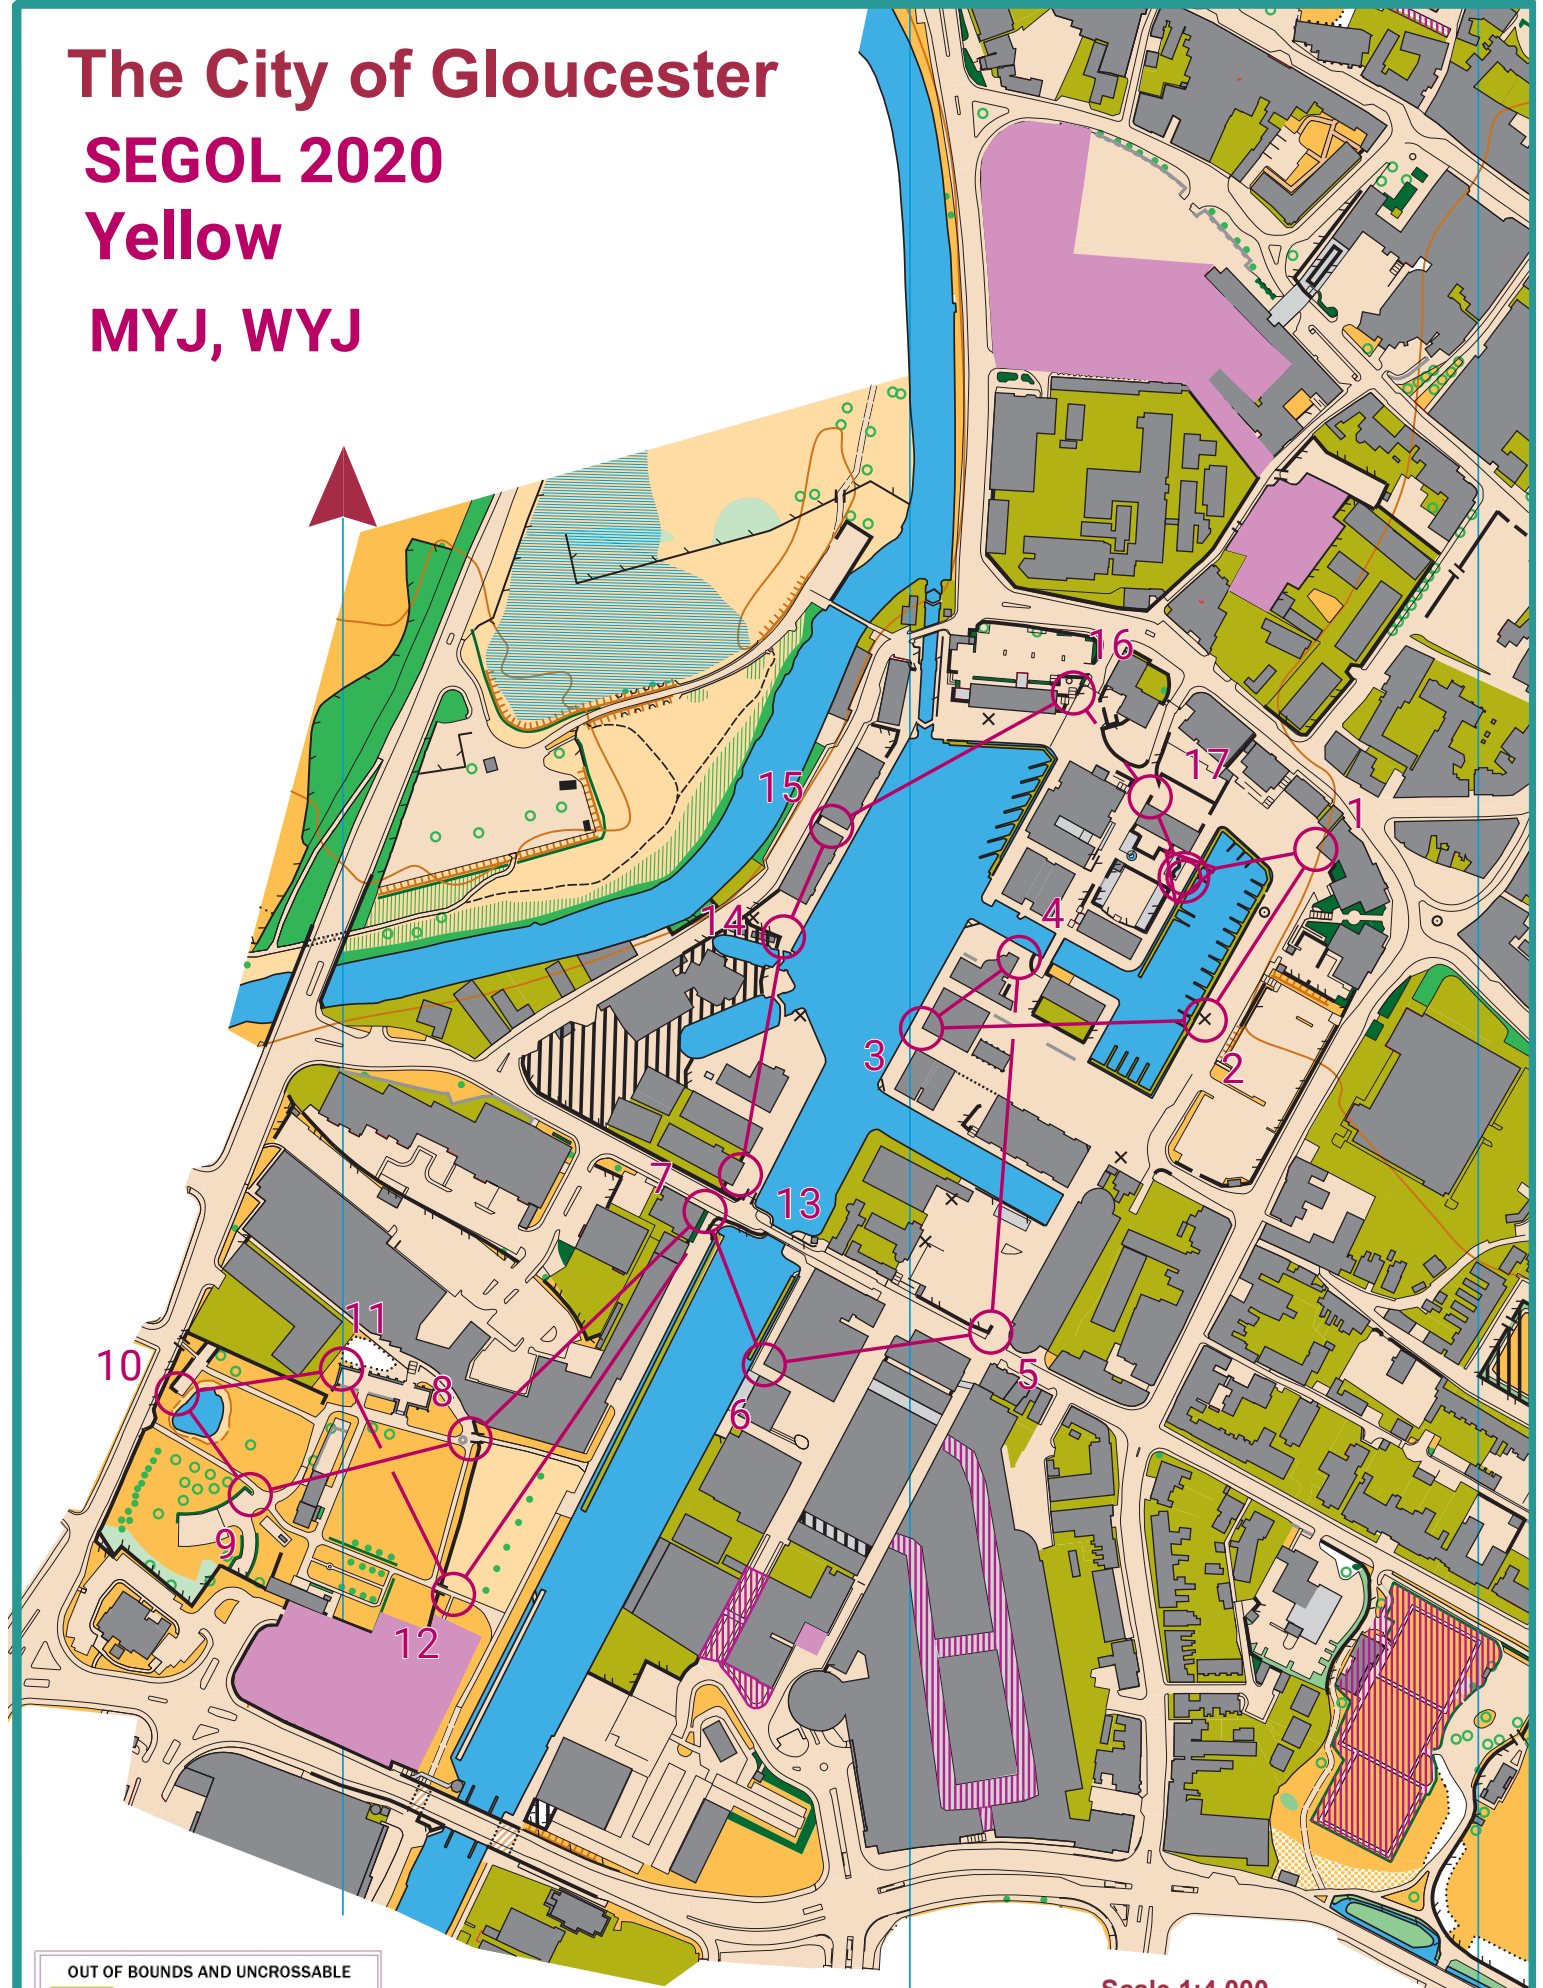

The City of Gloucester

SEGOL 2020

Yellow

MYJ, WYJ

- OUT OF BOUNDS AND UNCROSSABLE**
-  Private land
 -  Construction Site - NO ENTRY
 -  Out of Bounds - DO NOT ENTER
 -  Vegetation - DO NOT CROSS
 -  Wall - DO NOT CROSS
 -  Fence - DO NOT CROSS
 -  Hedge - DO NOT CROSS

www.ngoc.org.uk

Scale 1:4,000
Contour interval 5m

© Crown Copyright 2020 OS 100015287