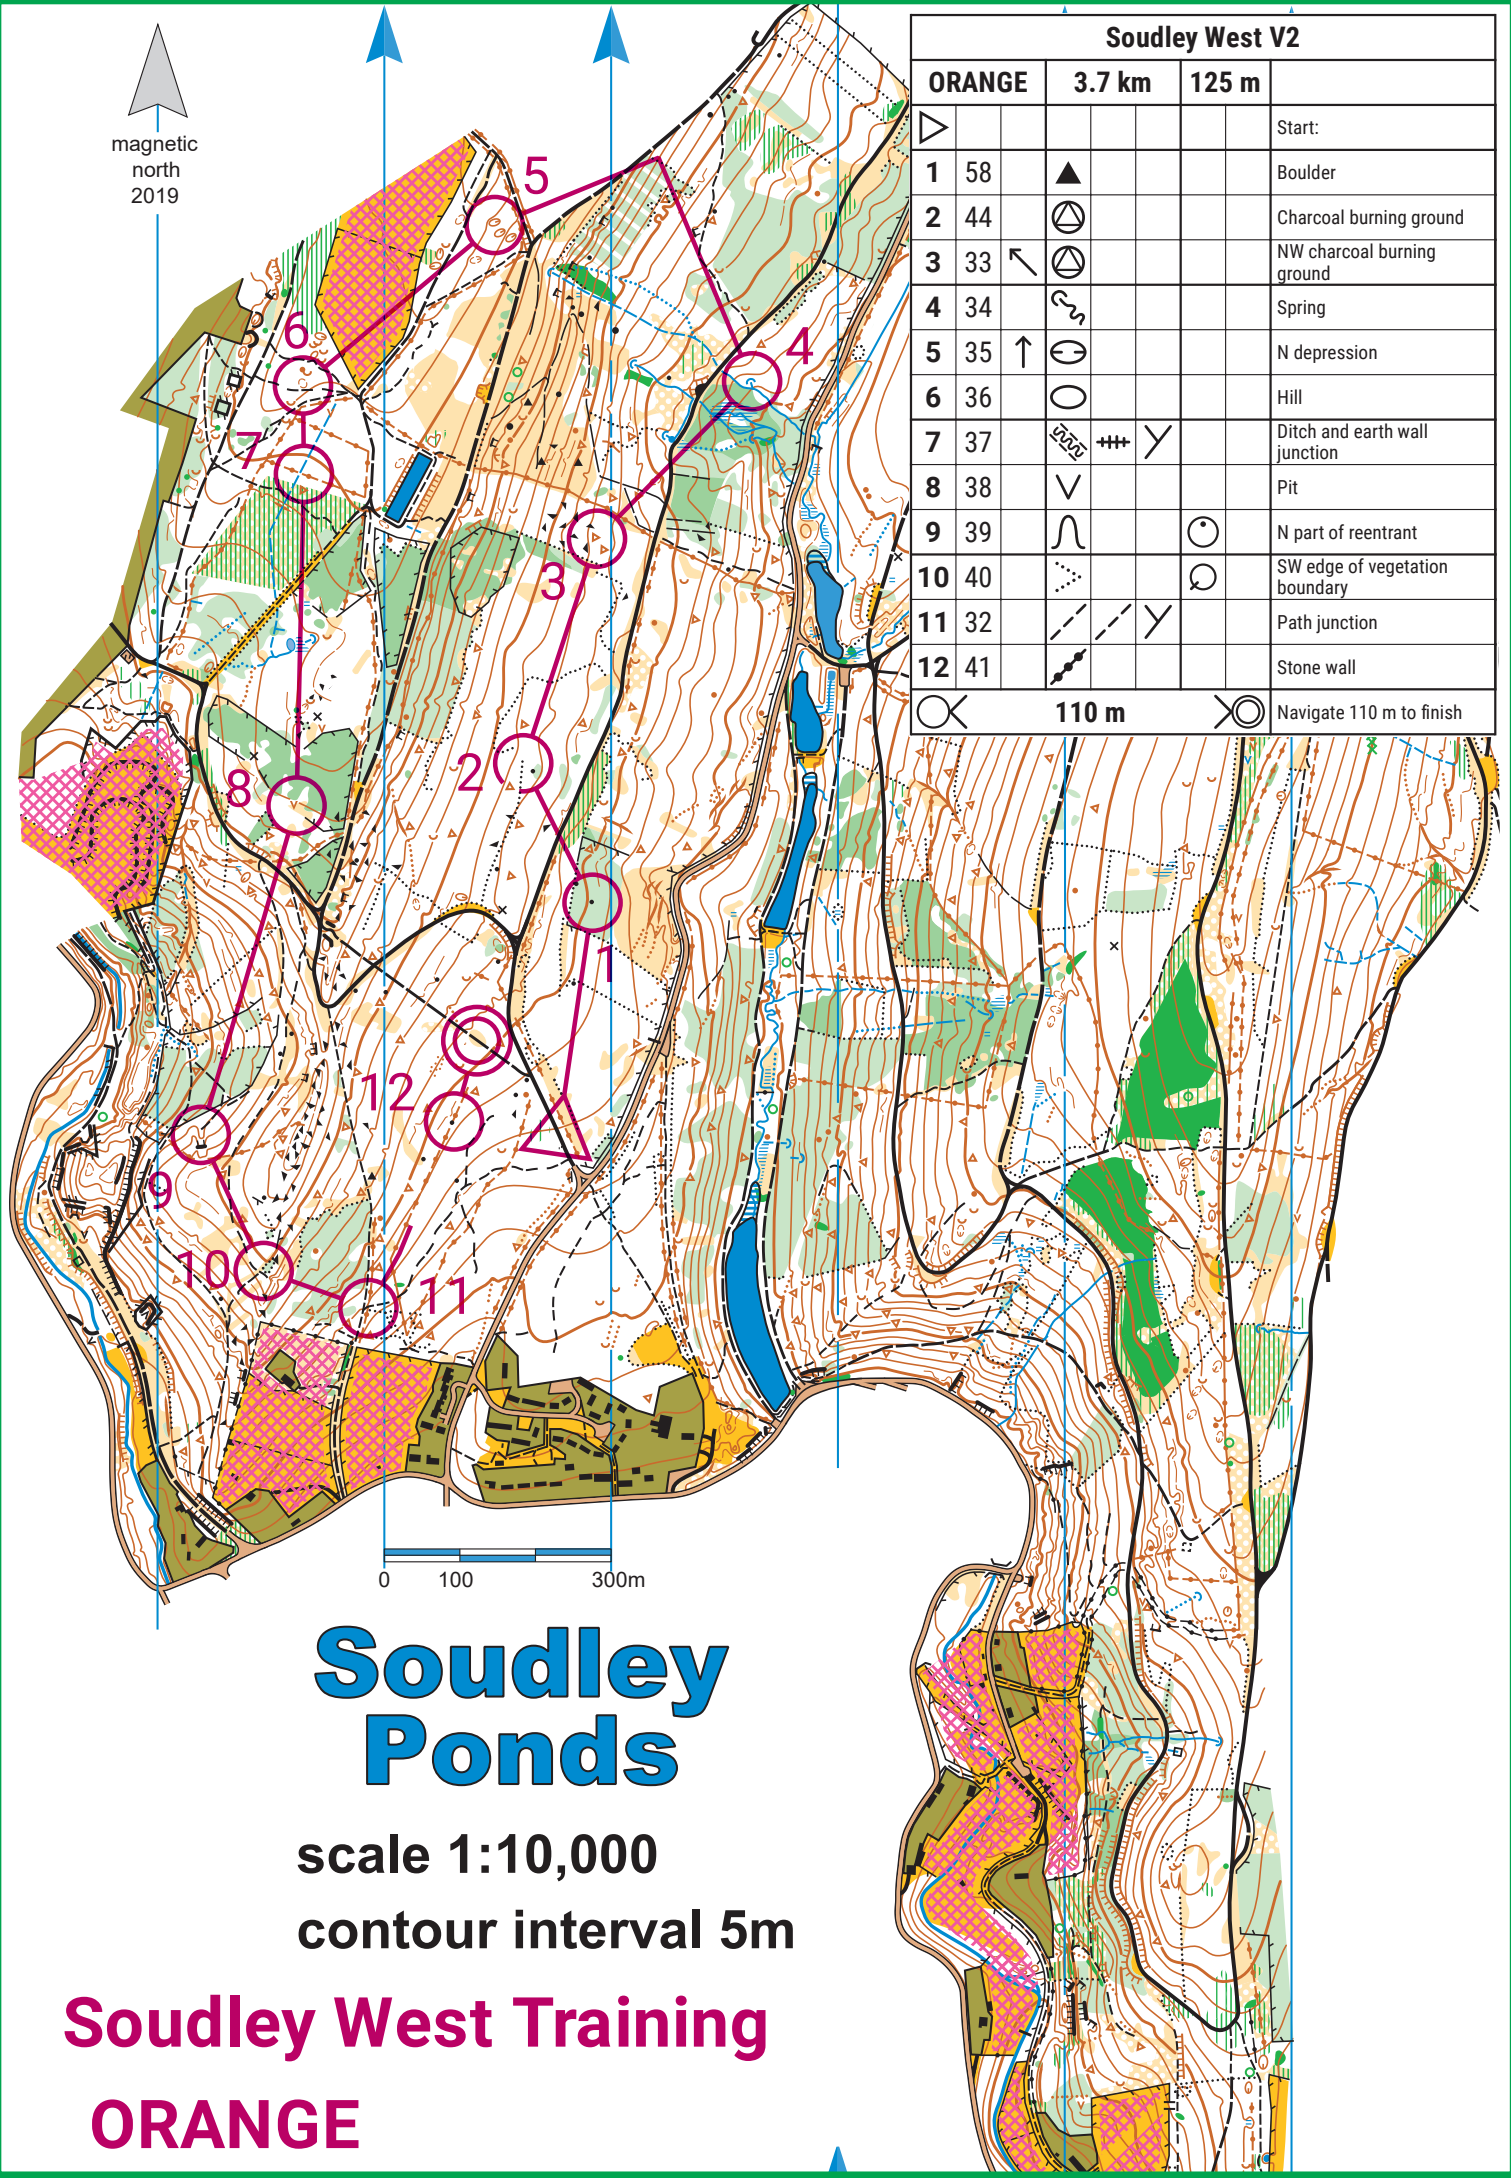

magnetic north 2019

Soudley West V2					
ORANGE		3.7 km	125 m		
▷					Start:
1	58	▲			Boulder
2	44	⊗			Charcoal burning ground
3	33	↖ ⊗			NW charcoal burning ground
4	34	⤿			Spring
5	35	↑ ⊗			N depression
6	36	○			Hill
7	37	⤿ ⊕ ⊕			Ditch and earth wall junction
8	38	∇			Pit
9	39	∩		○	N part of reentrant
10	40	▷		○	SW edge of vegetation boundary
11	32	⤿ ⤿		∩	Path junction
12	41	⤿			Stone wall
⊗		110 m		⊗	Navigate 110 m to finish

Soudley Ponds

scale 1:10,000
contour interval 5m

Soudley West Training
ORANGE