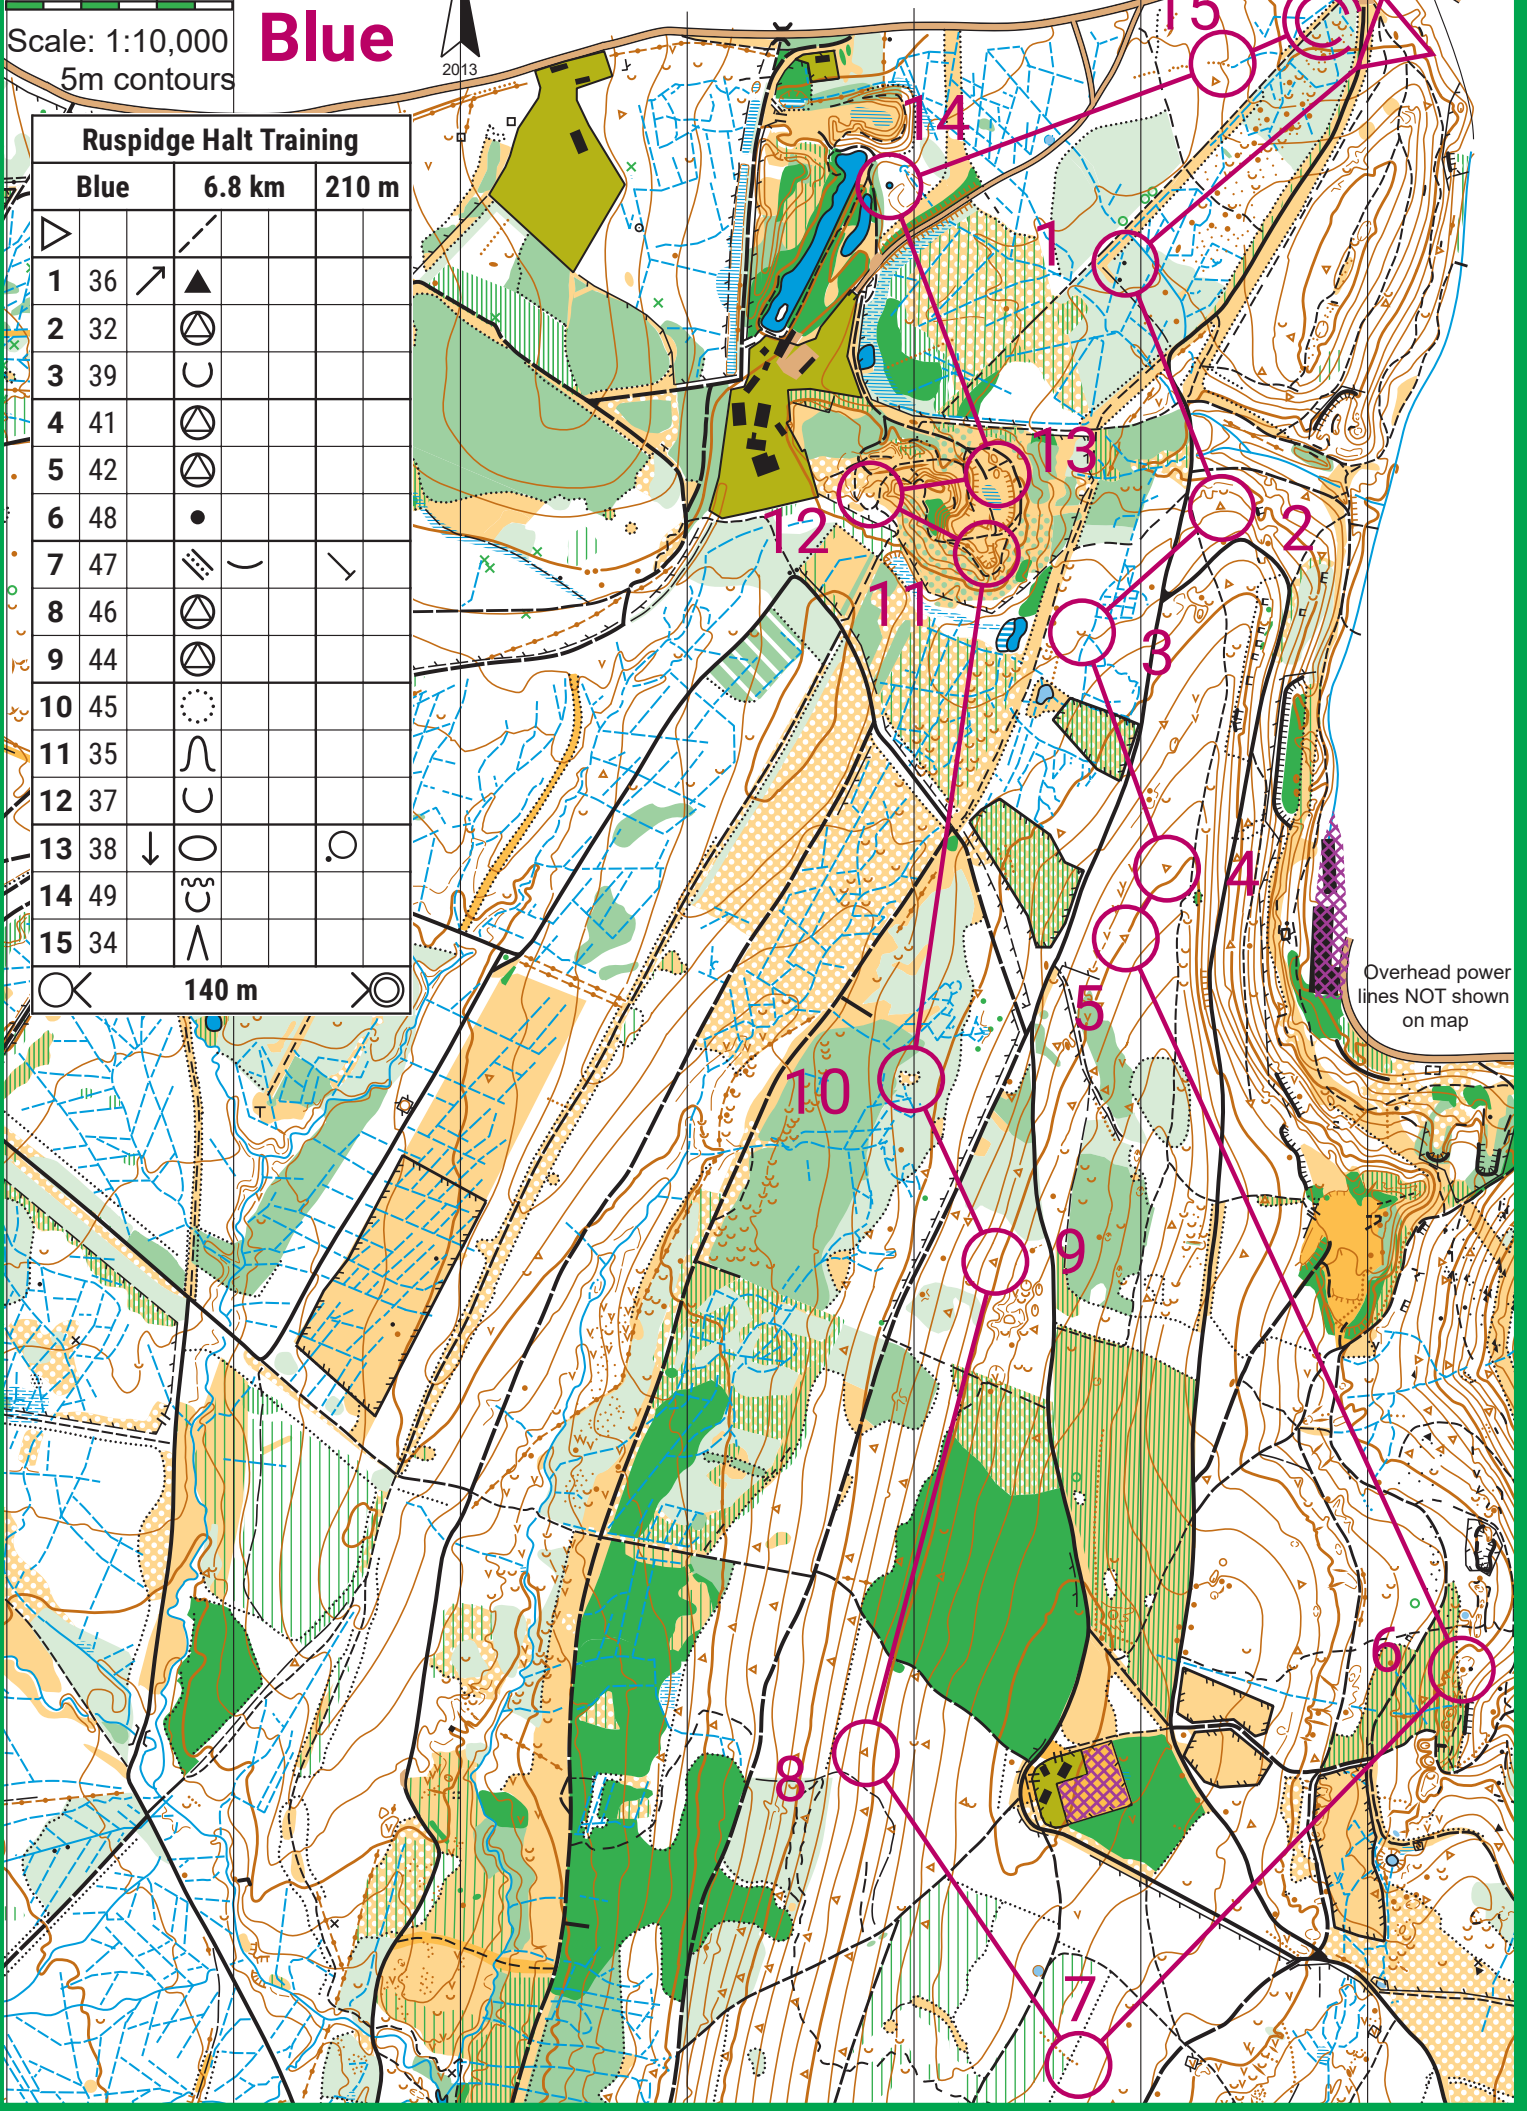

m 100m 200m 300m

Scale: 1:10,000
5m contours

Blue

Mallards Pike North

Rusridge Halt Training			
Blue	6.8 km	210 m	
1	36	↗	▲
2	32	⊙	
3	39	⊂	
4	41	⊙	
5	42	⊙	
6	48	•	
7	47	⊂	↘
8	46	⊙	
9	44	⊙	
10	45	⊙	
11	35	⊂	
12	37	⊂	
13	38	⊙	⊙
14	49	⊂	
15	34	∧	

140 m

Overhead power lines NOT shown on map