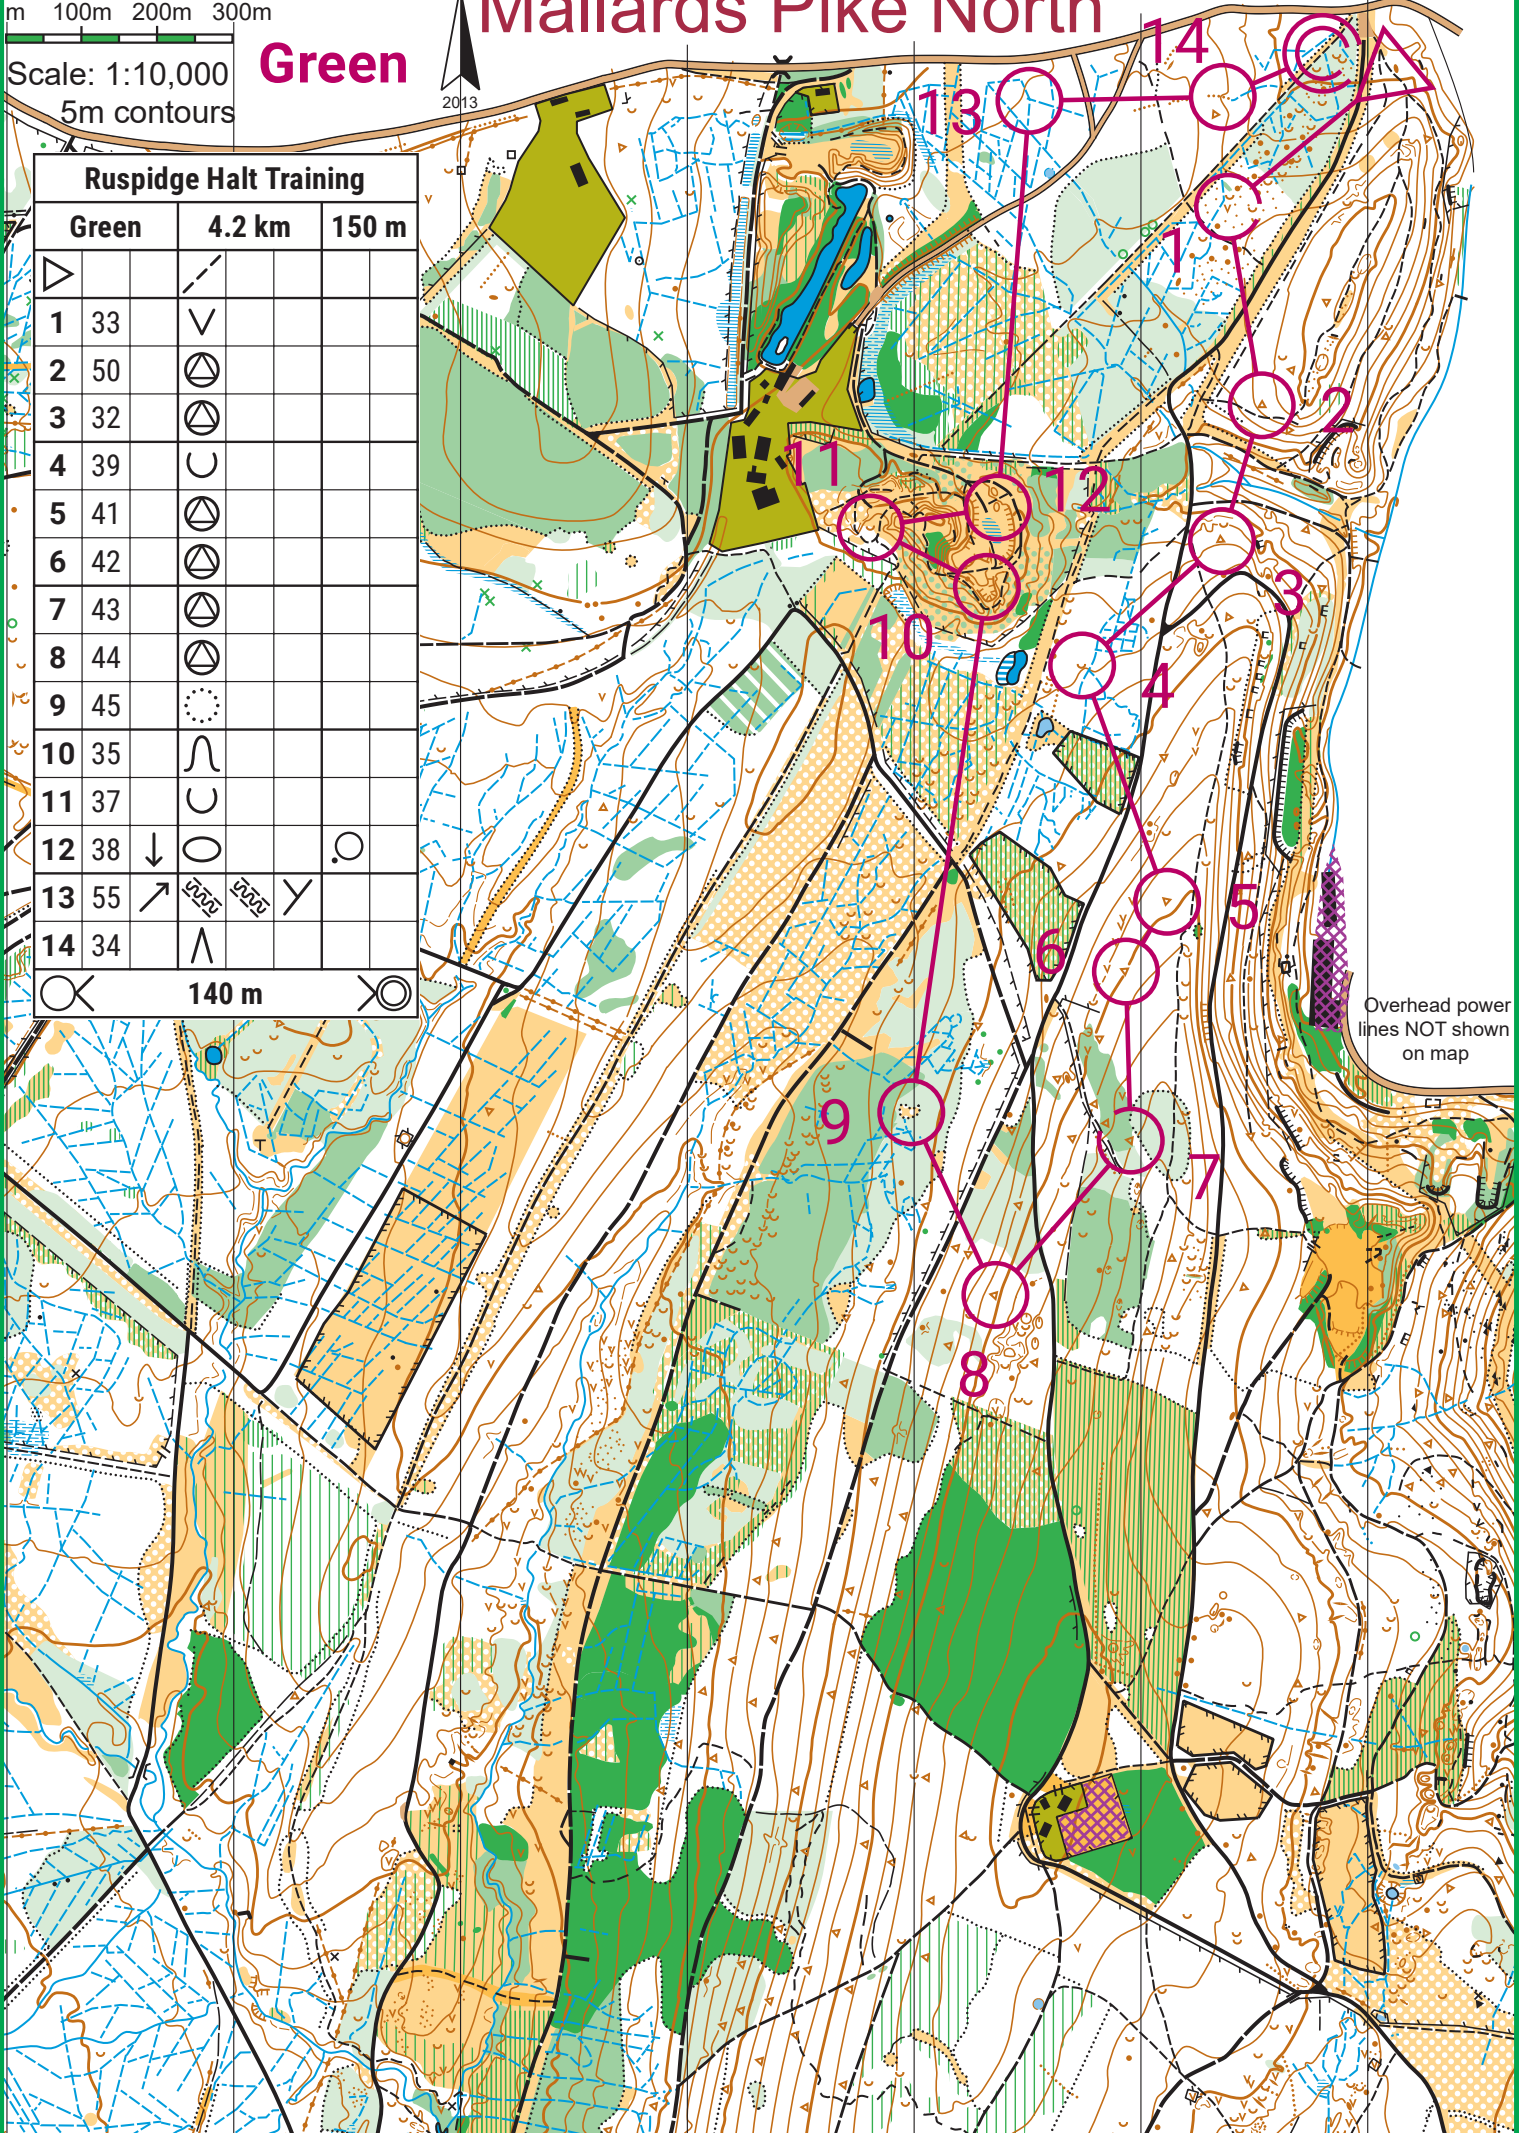

m 100m 200m 300m

Scale: 1:10,000
5m contours

Green

Mallards Pike North

2013

Rusidge Halt Training				
Green	4.2 km	150 m		
▽				
1 33	∨			
2 50	⊙			
3 32	⊙			
4 39	∪			
5 41	⊙			
6 42	⊙			
7 43	⊙			
8 44	⊙			
9 45	⊙			
10 35	∩			
11 37	∪			
12 38	↓	○		
13 55	↗	∩		
14 34	∧			

140 m

Overhead power lines NOT shown on map