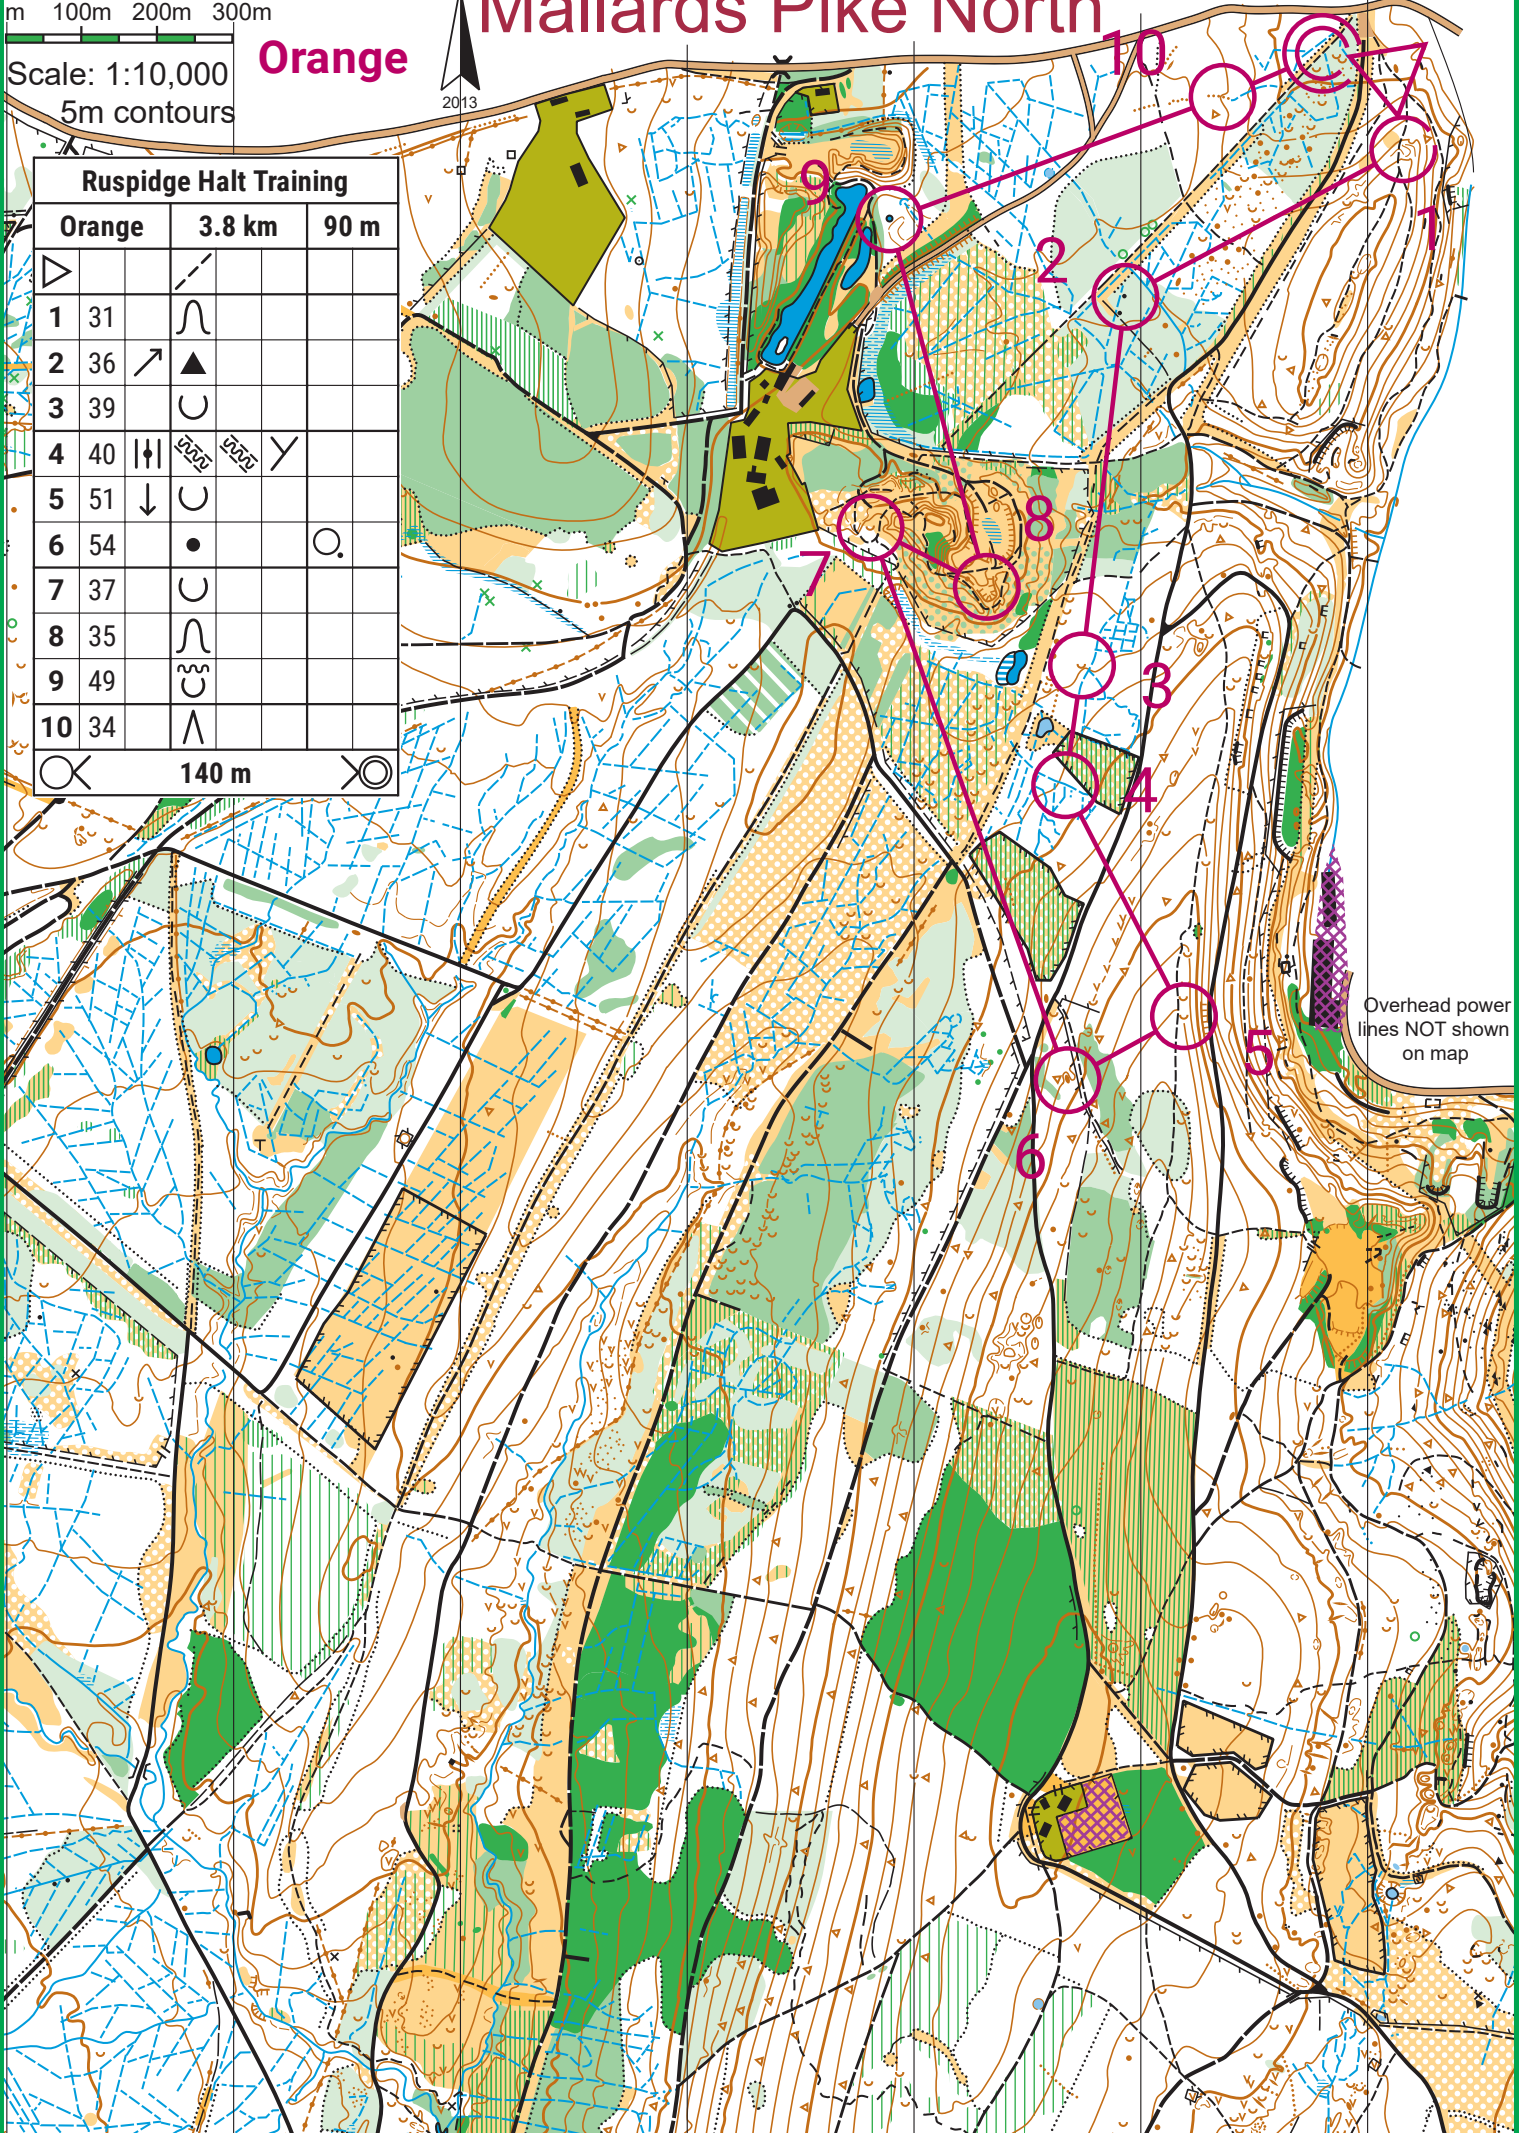

Mallards Pike North

m 100m 200m 300m

Scale: 1:10,000
5m contours

Orange

Ruspidge Halt Training			
Orange	3.8 km	90 m	
1 31			
2 36			
3 39			
4 40			
5 51			
6 54			
7 37			
8 35			
9 49			
10 34			
		140 m	

Overhead power lines NOT shown on map