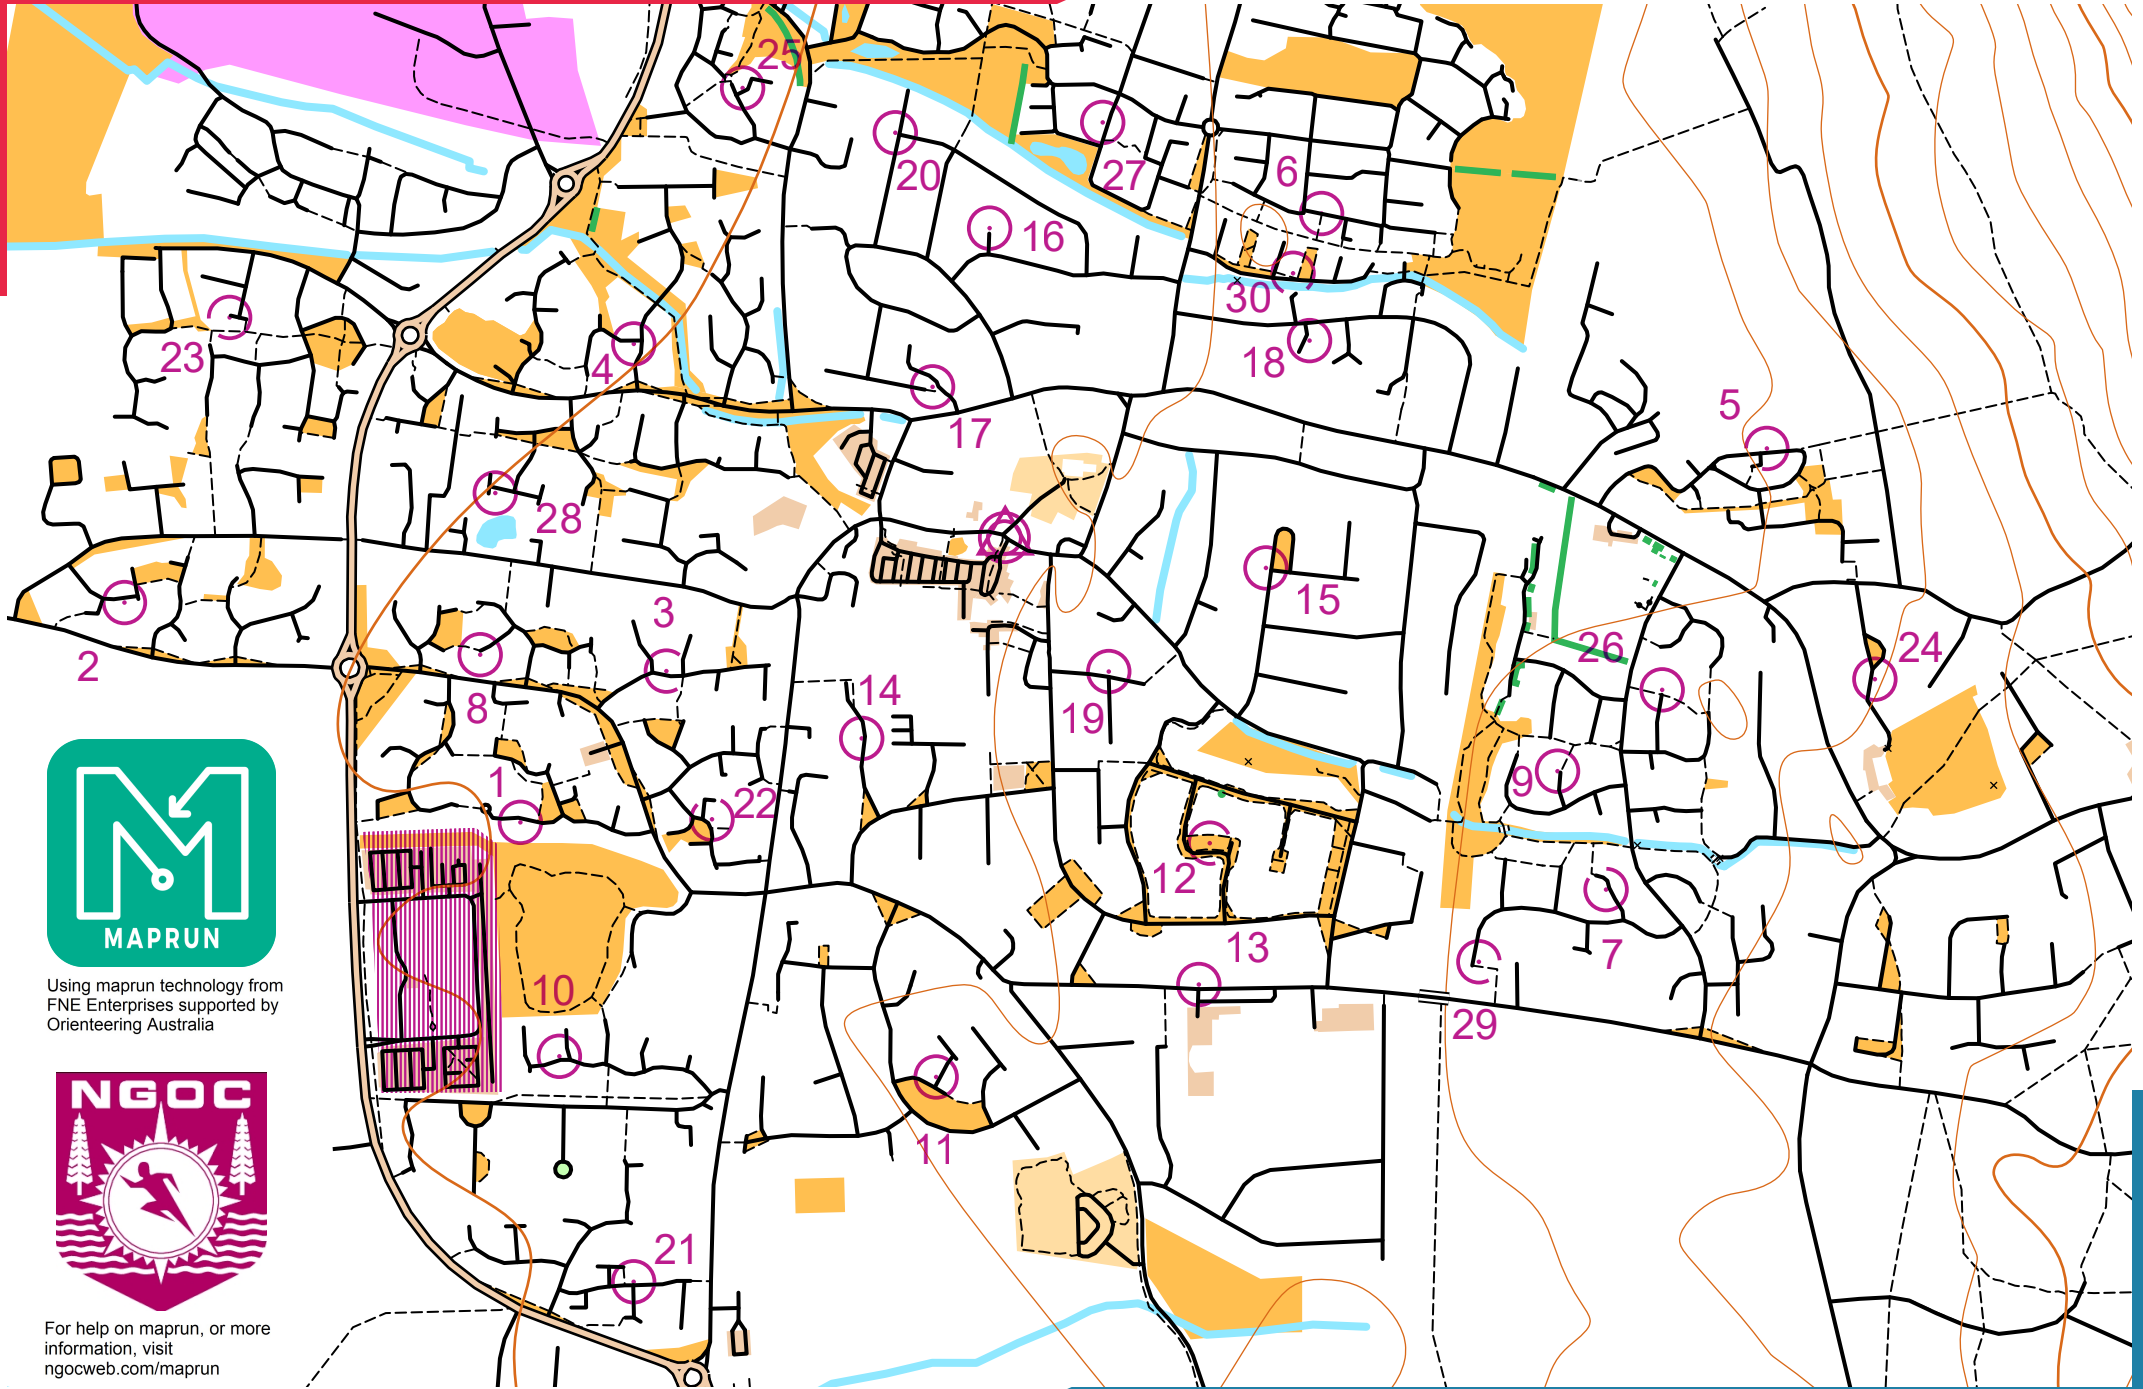

# 18-19 WINTER 1: BISHOP'S CLEEVE

scale 1:10000, contours 10m  
500m

Using maprun technology from FNE Enterprises supported by Orienteering Australia

For help on maprun, or more information, visit [ngocweb.com/maprun](http://ngocweb.com/maprun)