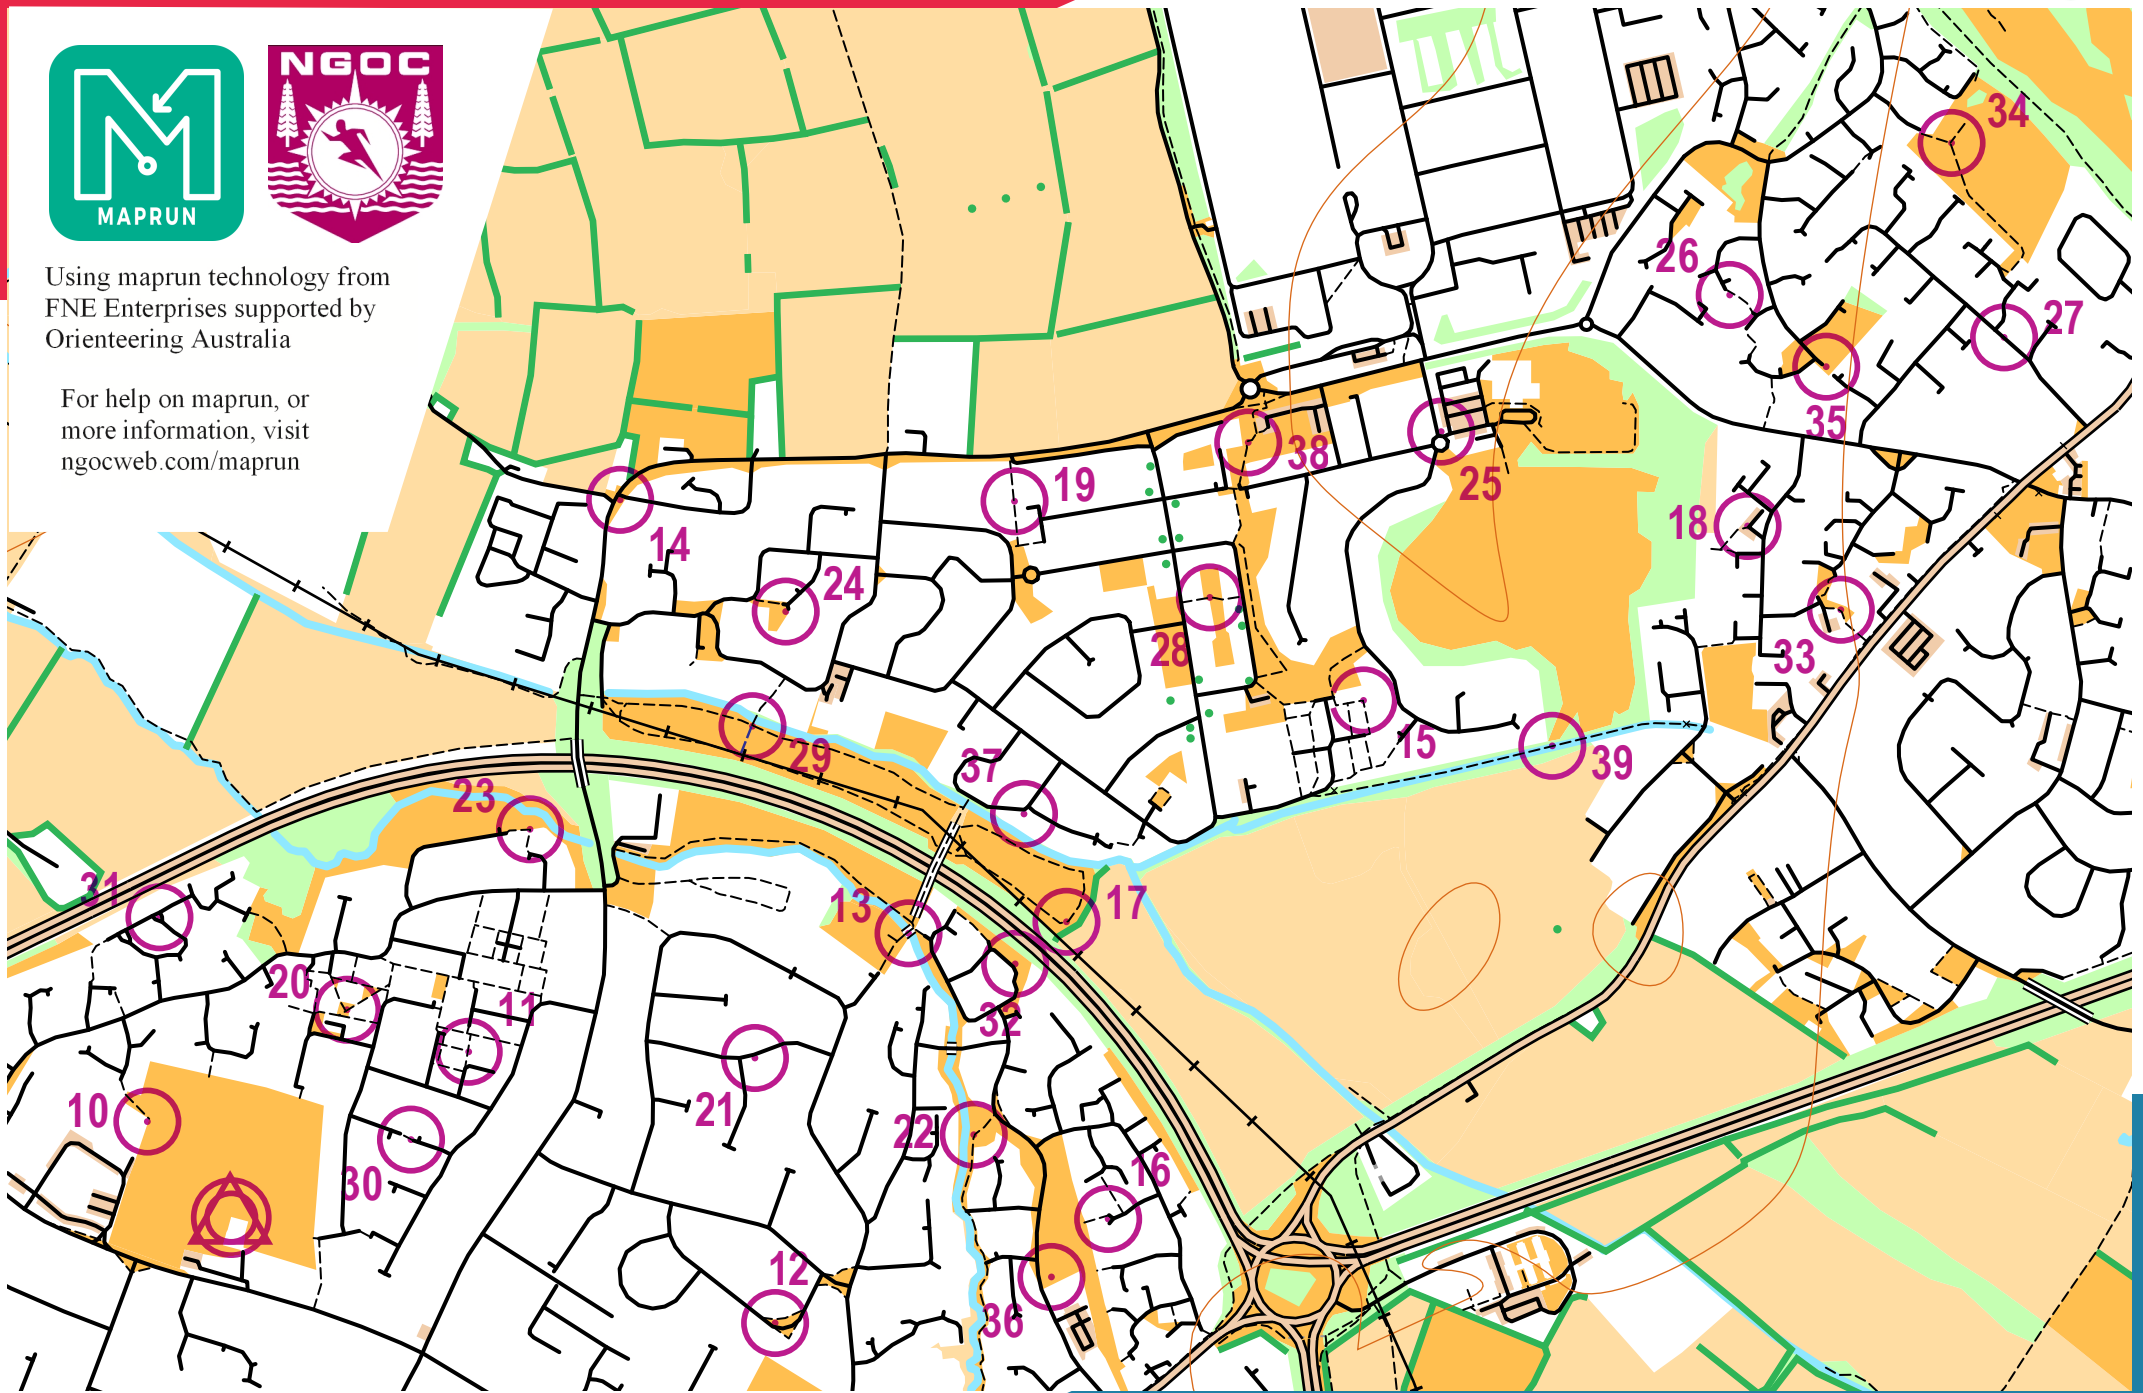

MAPRUN LONGLEVENS

scale 1:10000, contours 10m
500m

Using maprun technology from
FNE Enterprises supported by
Orienteering Australia

For help on maprun, or
more information, visit
ngocweb.com/maprun

Map data (c) OpenStreetMap, available under the Open Database Licence.
Contains OS data (c) Crown copyright & database right OS 2013-2017.
OOM created by Oliver O'Brien. Make your own: <http://oomap.co.uk/>