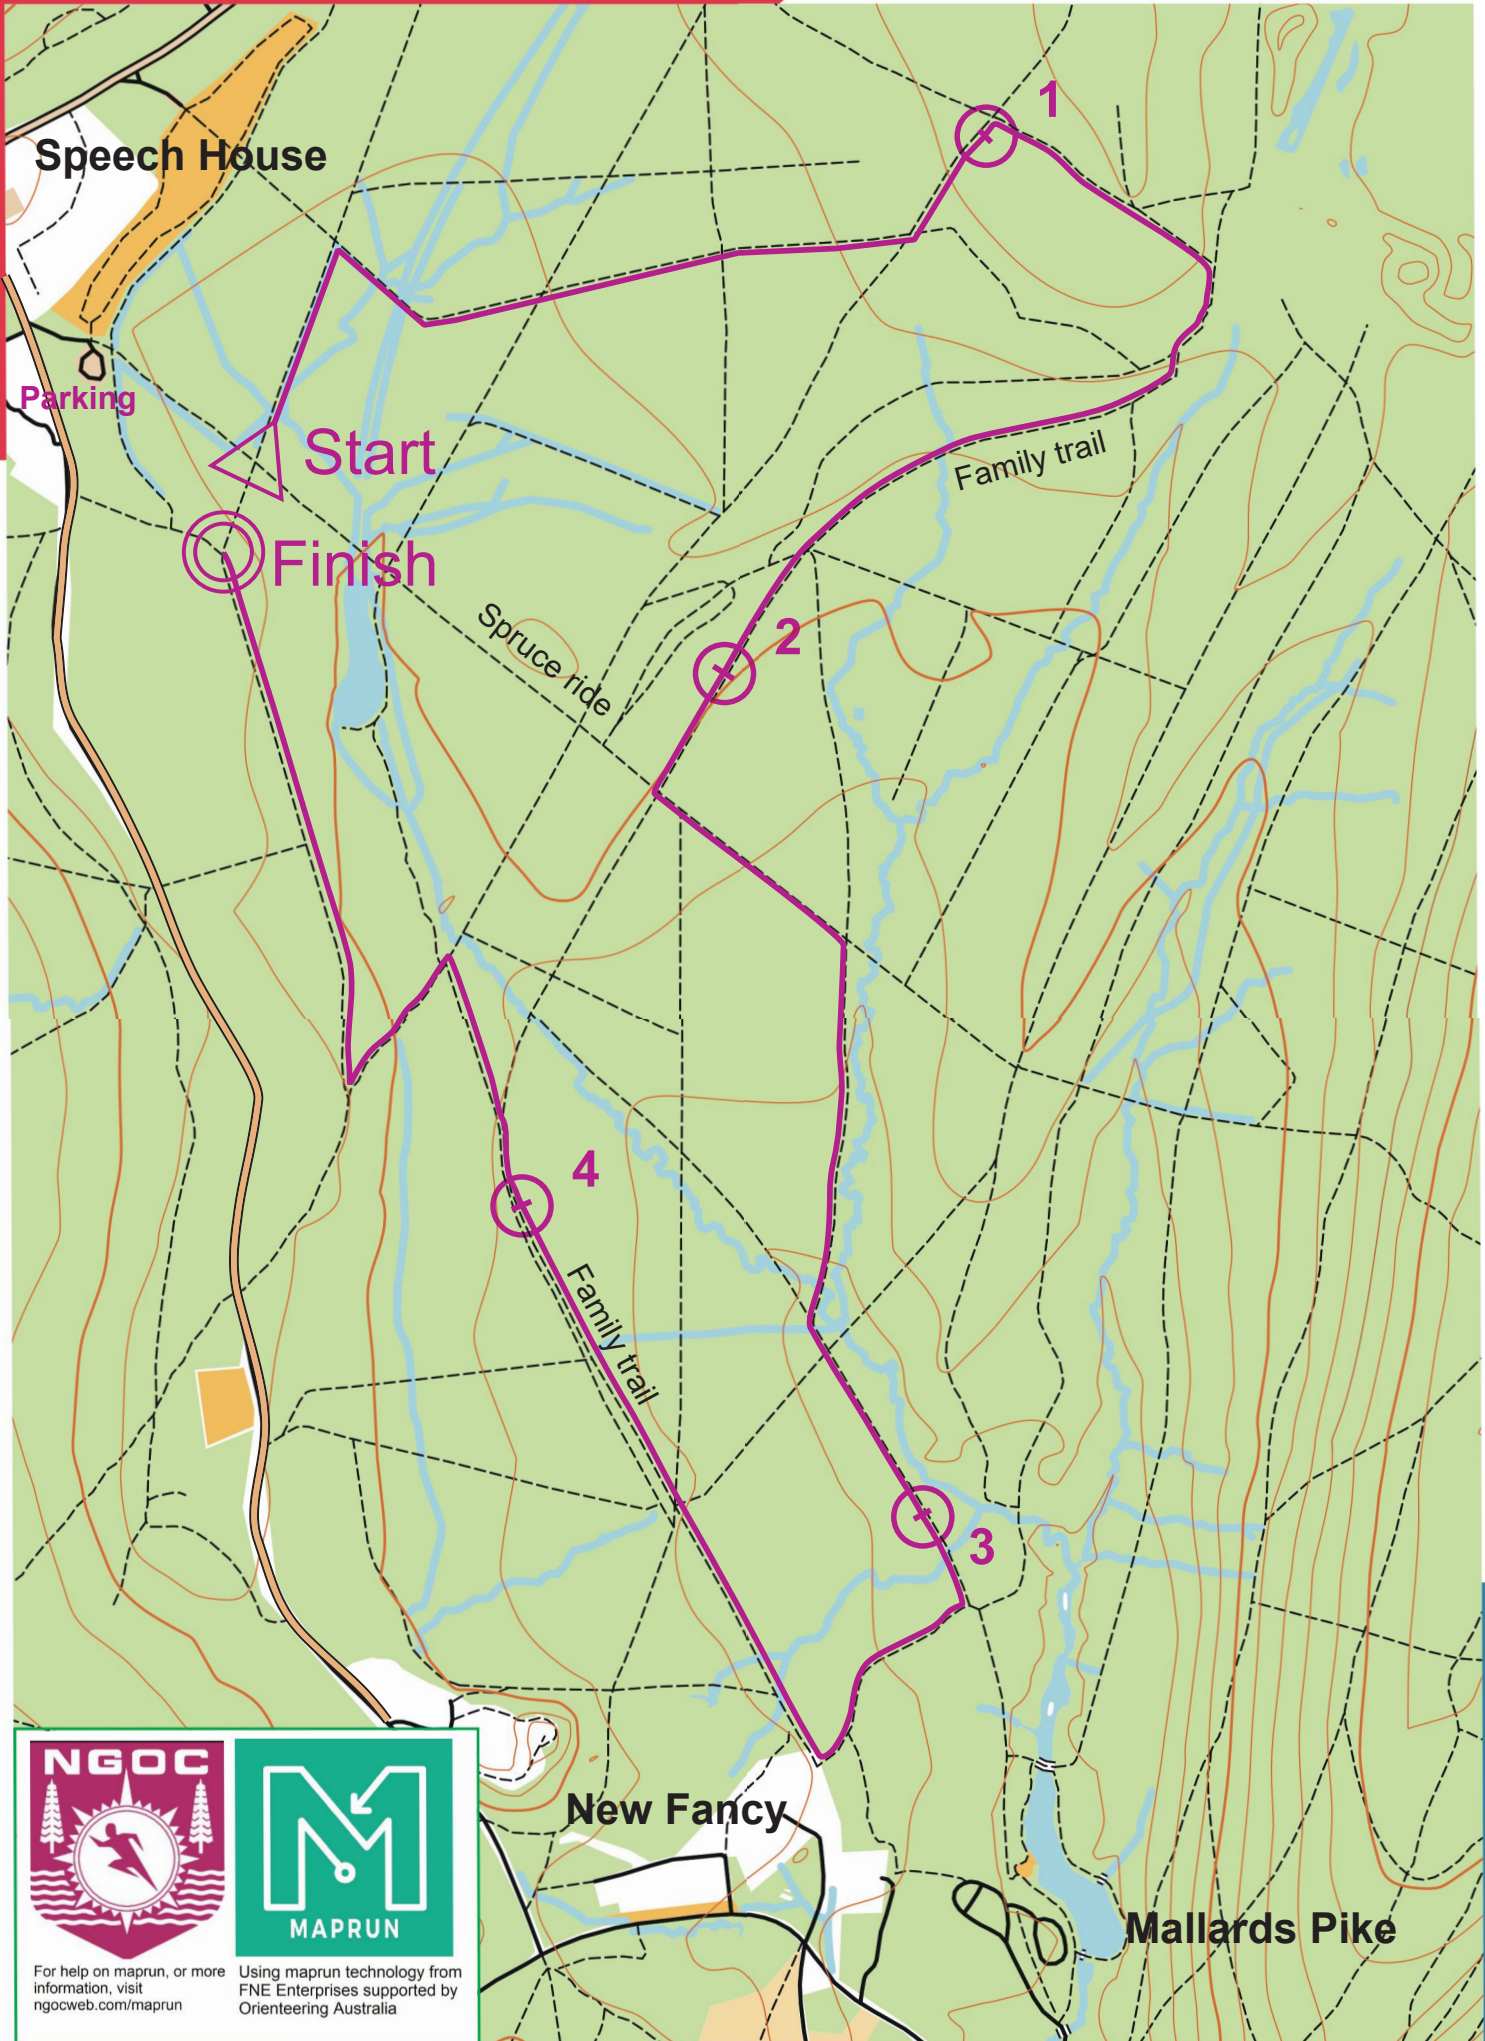

SPEECH HOUSE 5

scale 1:12500, contours 10m
500m

For help on maprun, or more information, visit ngocweb.com/maprun

Using maprun technology from FNE Enterprises supported by Orienteering Australia