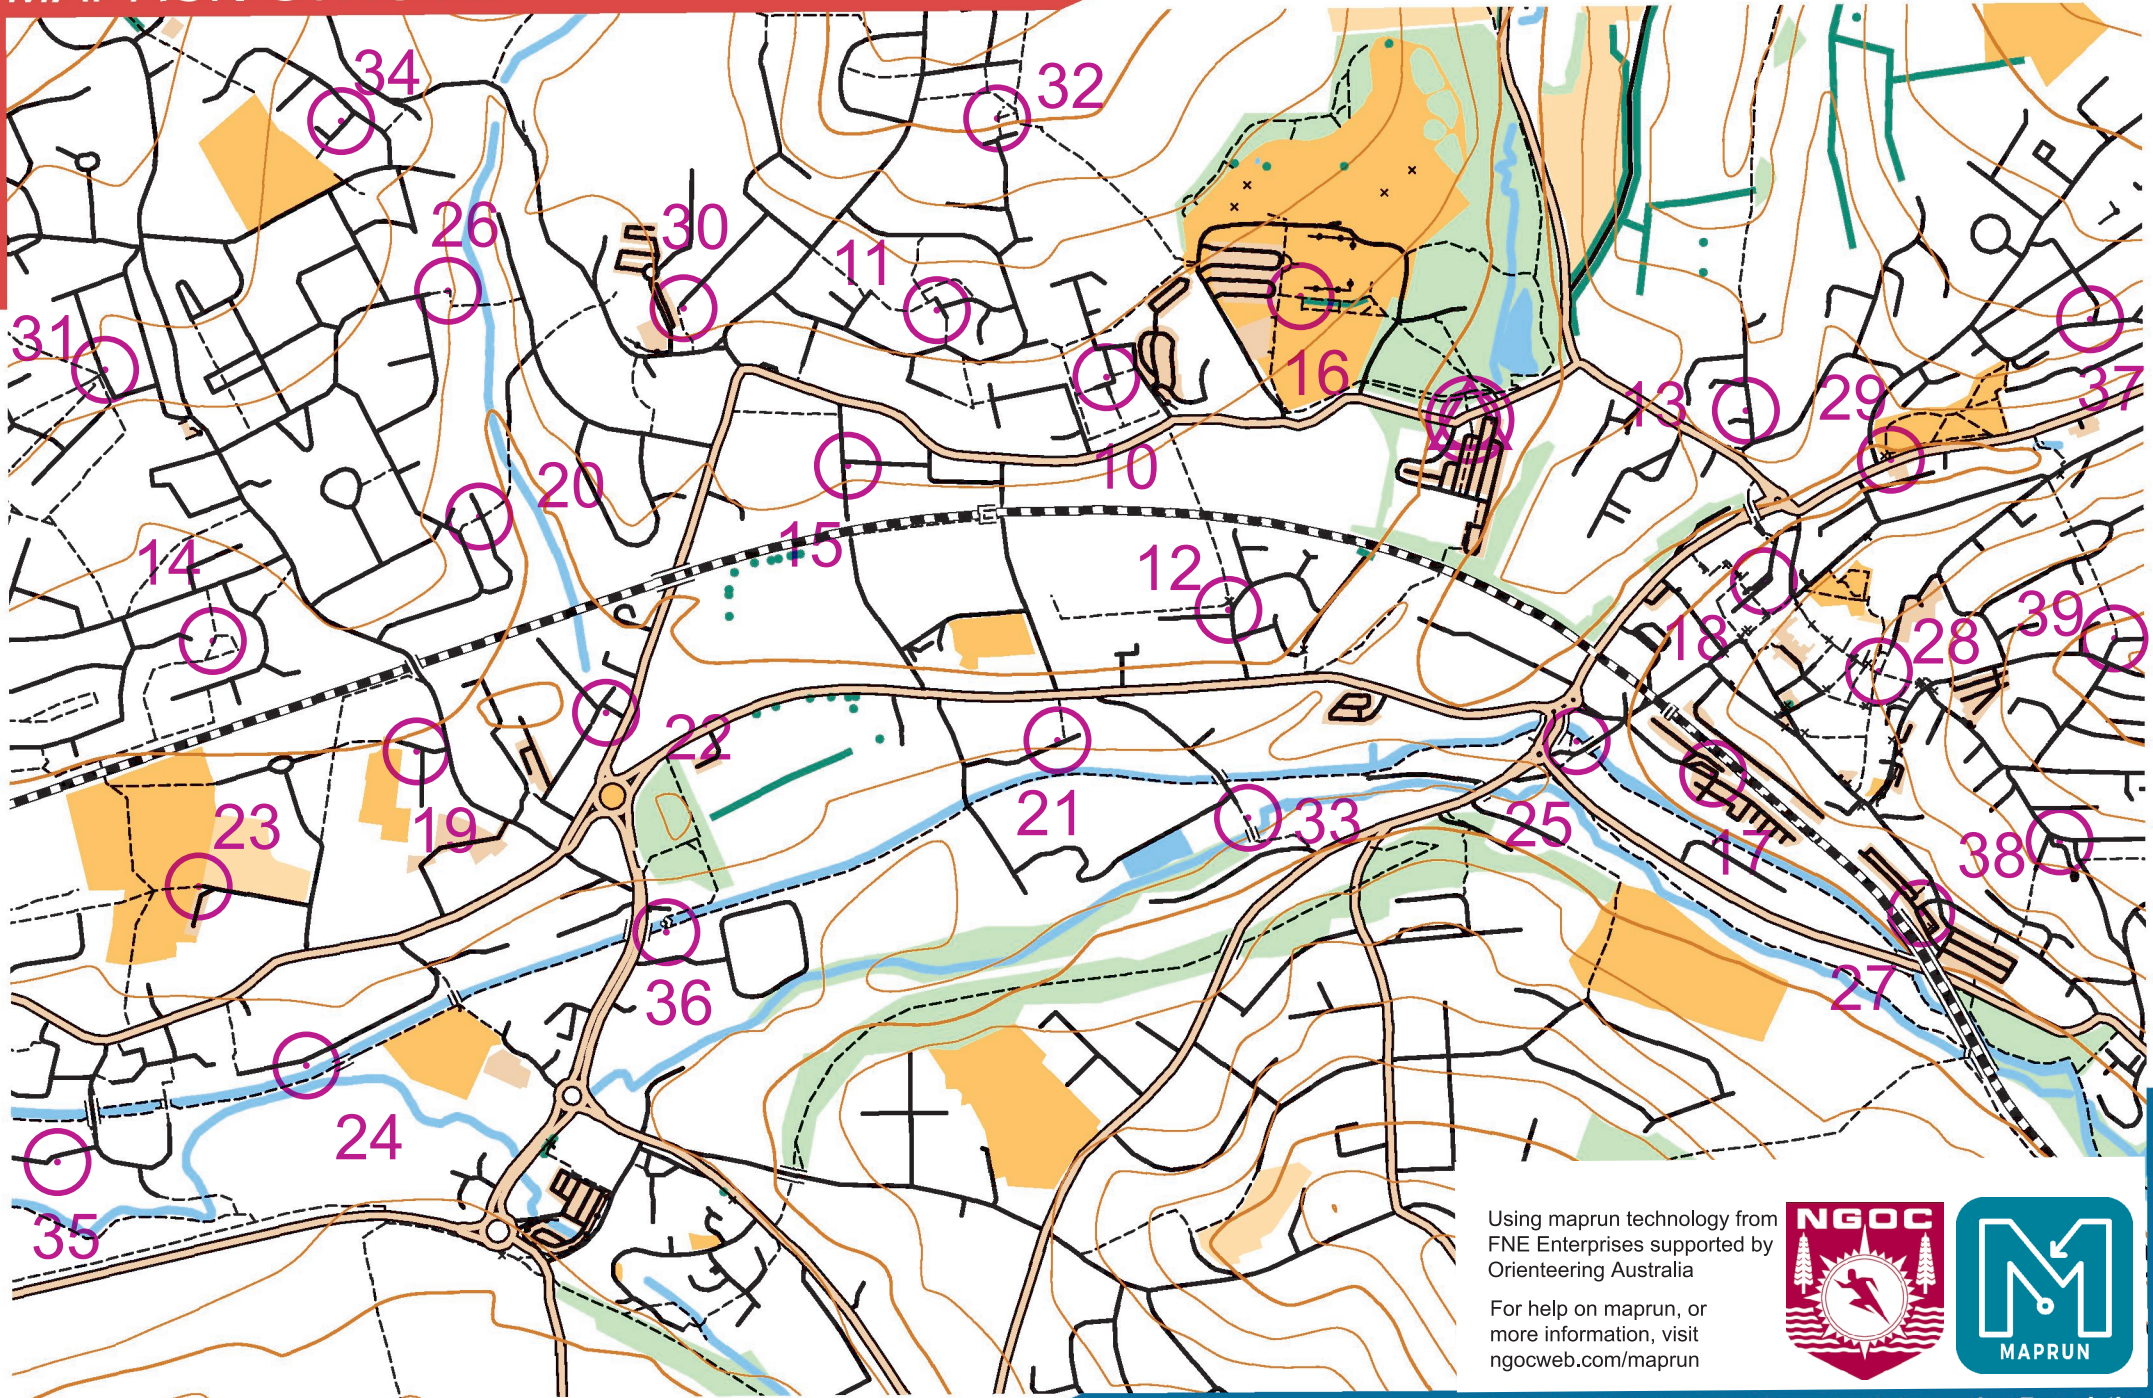

MAPRUN STROUD

scale 1:10000, contours 10m
500m

Using maprun technology from
FNE Enterprises supported by
Orienteering Australia

For help on maprun, or
more information, visit
ngocweb.com/maprun