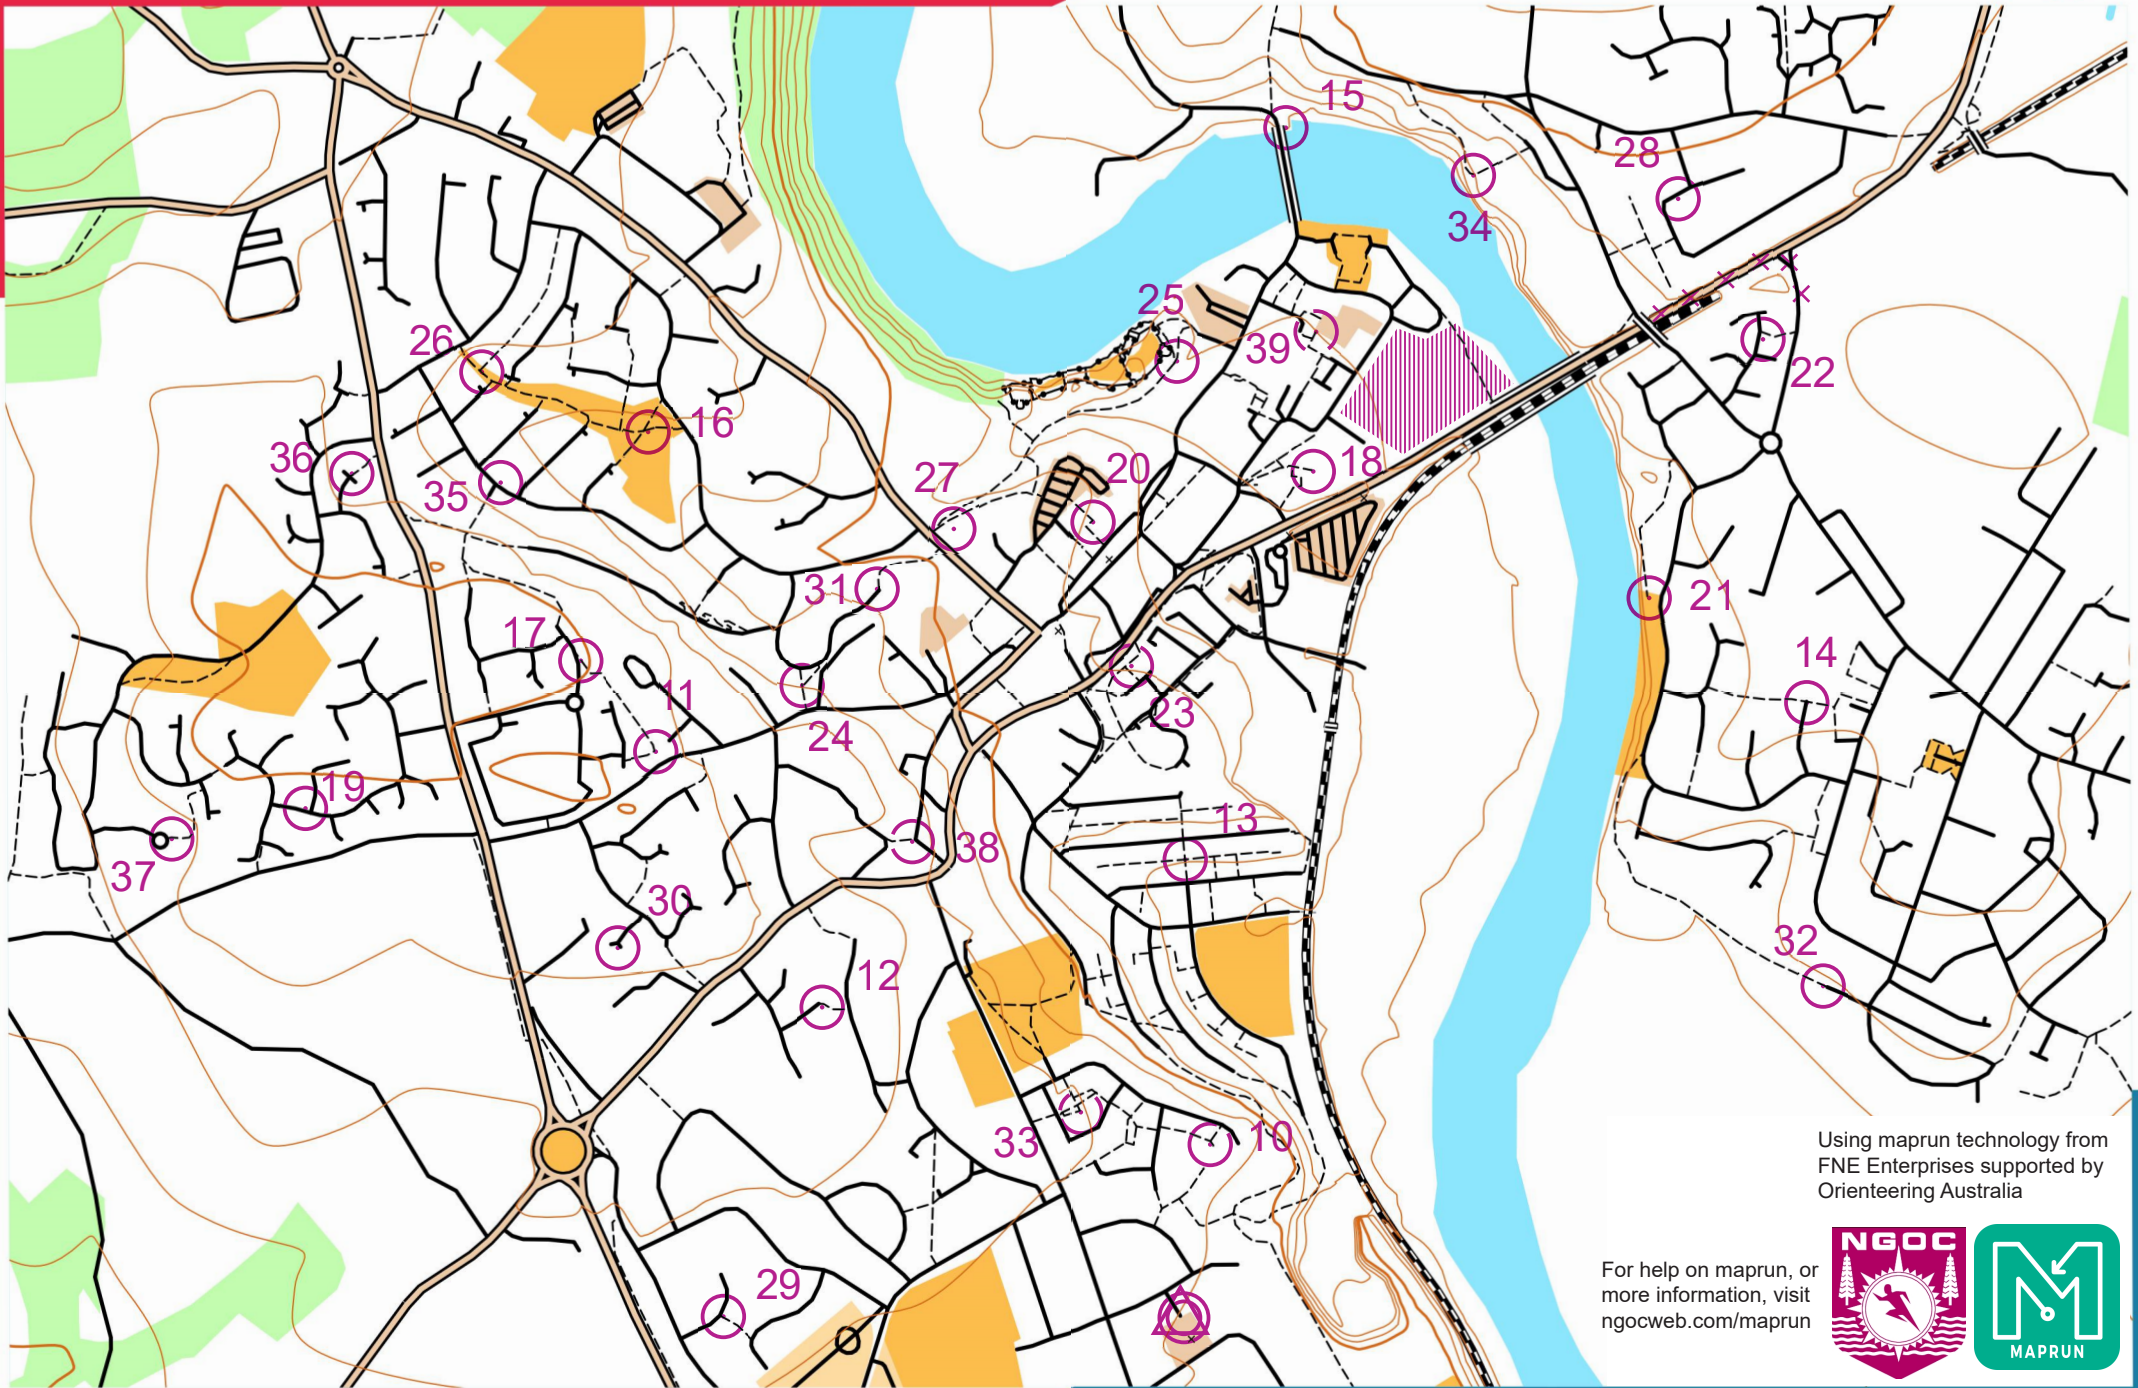

MAPRUN CHEPSTOW

scale 1:10000, contours 10m
500m

Using maprun technology from
FNE Enterprises supported by
Orienteering Australia

For help on maprun, or
more information, visit
ngocweb.com/maprun

Map data (c) OpenStreetMap, available under the Open Database Licence.
Contains OS data (c) Crown copyright & database right OS 2013-2017.
OOM created by Oliver O'Brien. Make your own: <http://oomap.co.uk/>