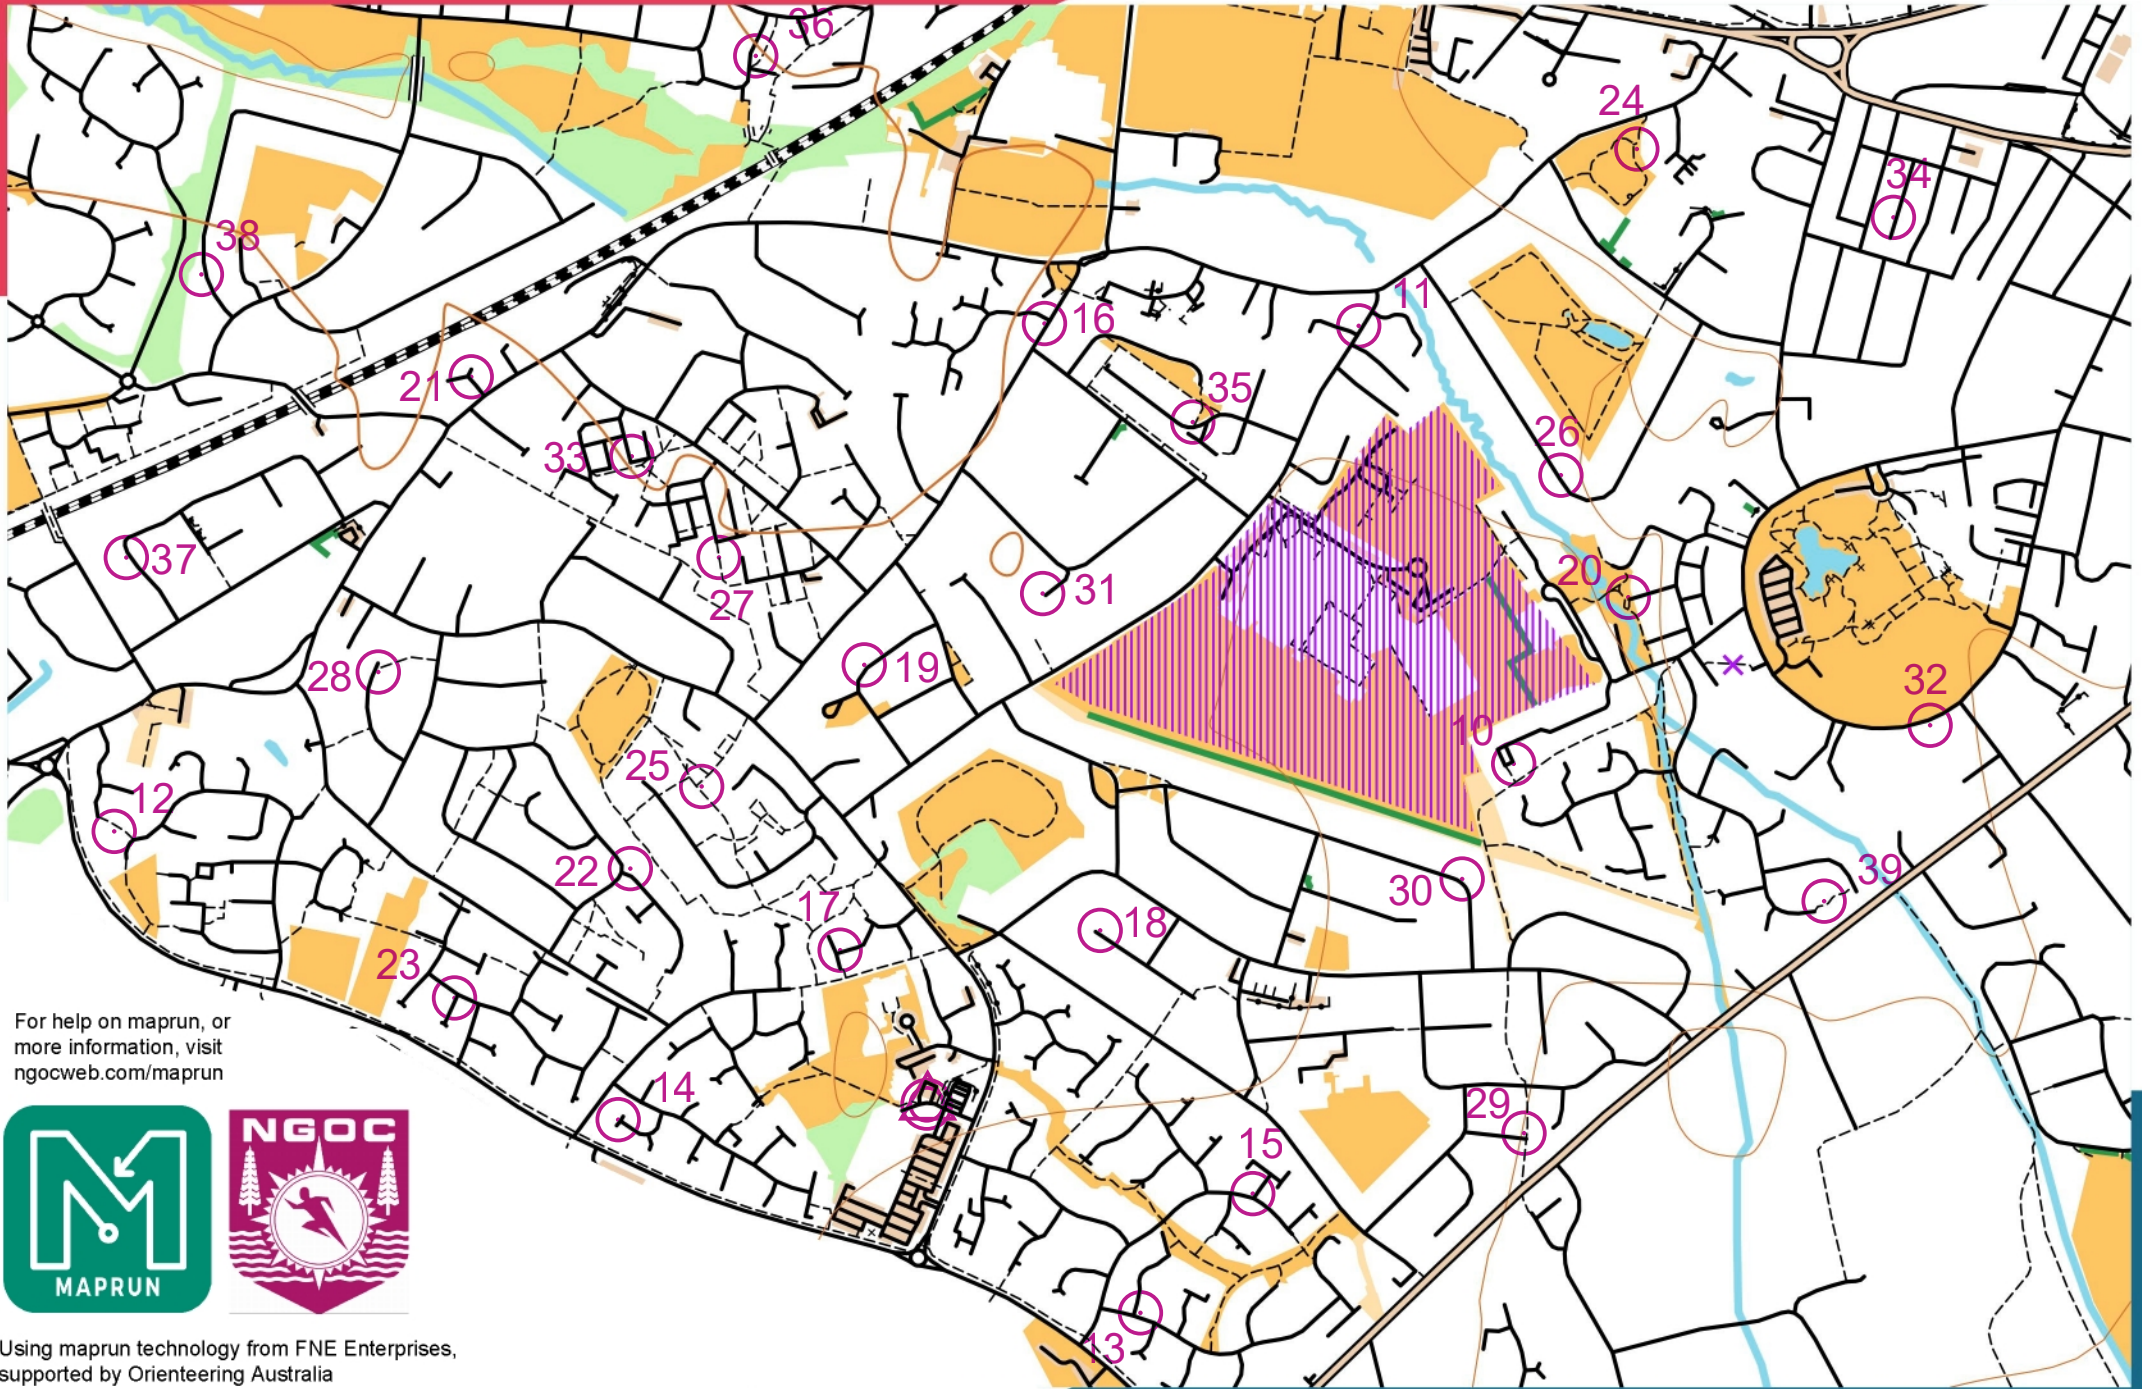

# MAPRUN HATHERLEY

scale 1:10000, contours 10m  
10m  
500m

For help on maprun, or more information, visit [ngocweb.com/maprun](http://ngocweb.com/maprun)

Using maprun technology from FNE Enterprises, supported by Orienteering Australia

Map data (c) OpenStreetMap, available under the Open Database Licence.  
Contains OS data (c) Crown copyright & database right OS 2013-2017.  
OOM created by Oliver O'Brien. Make your own: <http://oomap.co.uk/>

OOM v3 developed with a grant from the Orienteering Foundation  
Map ID: 5a3ade0bba499