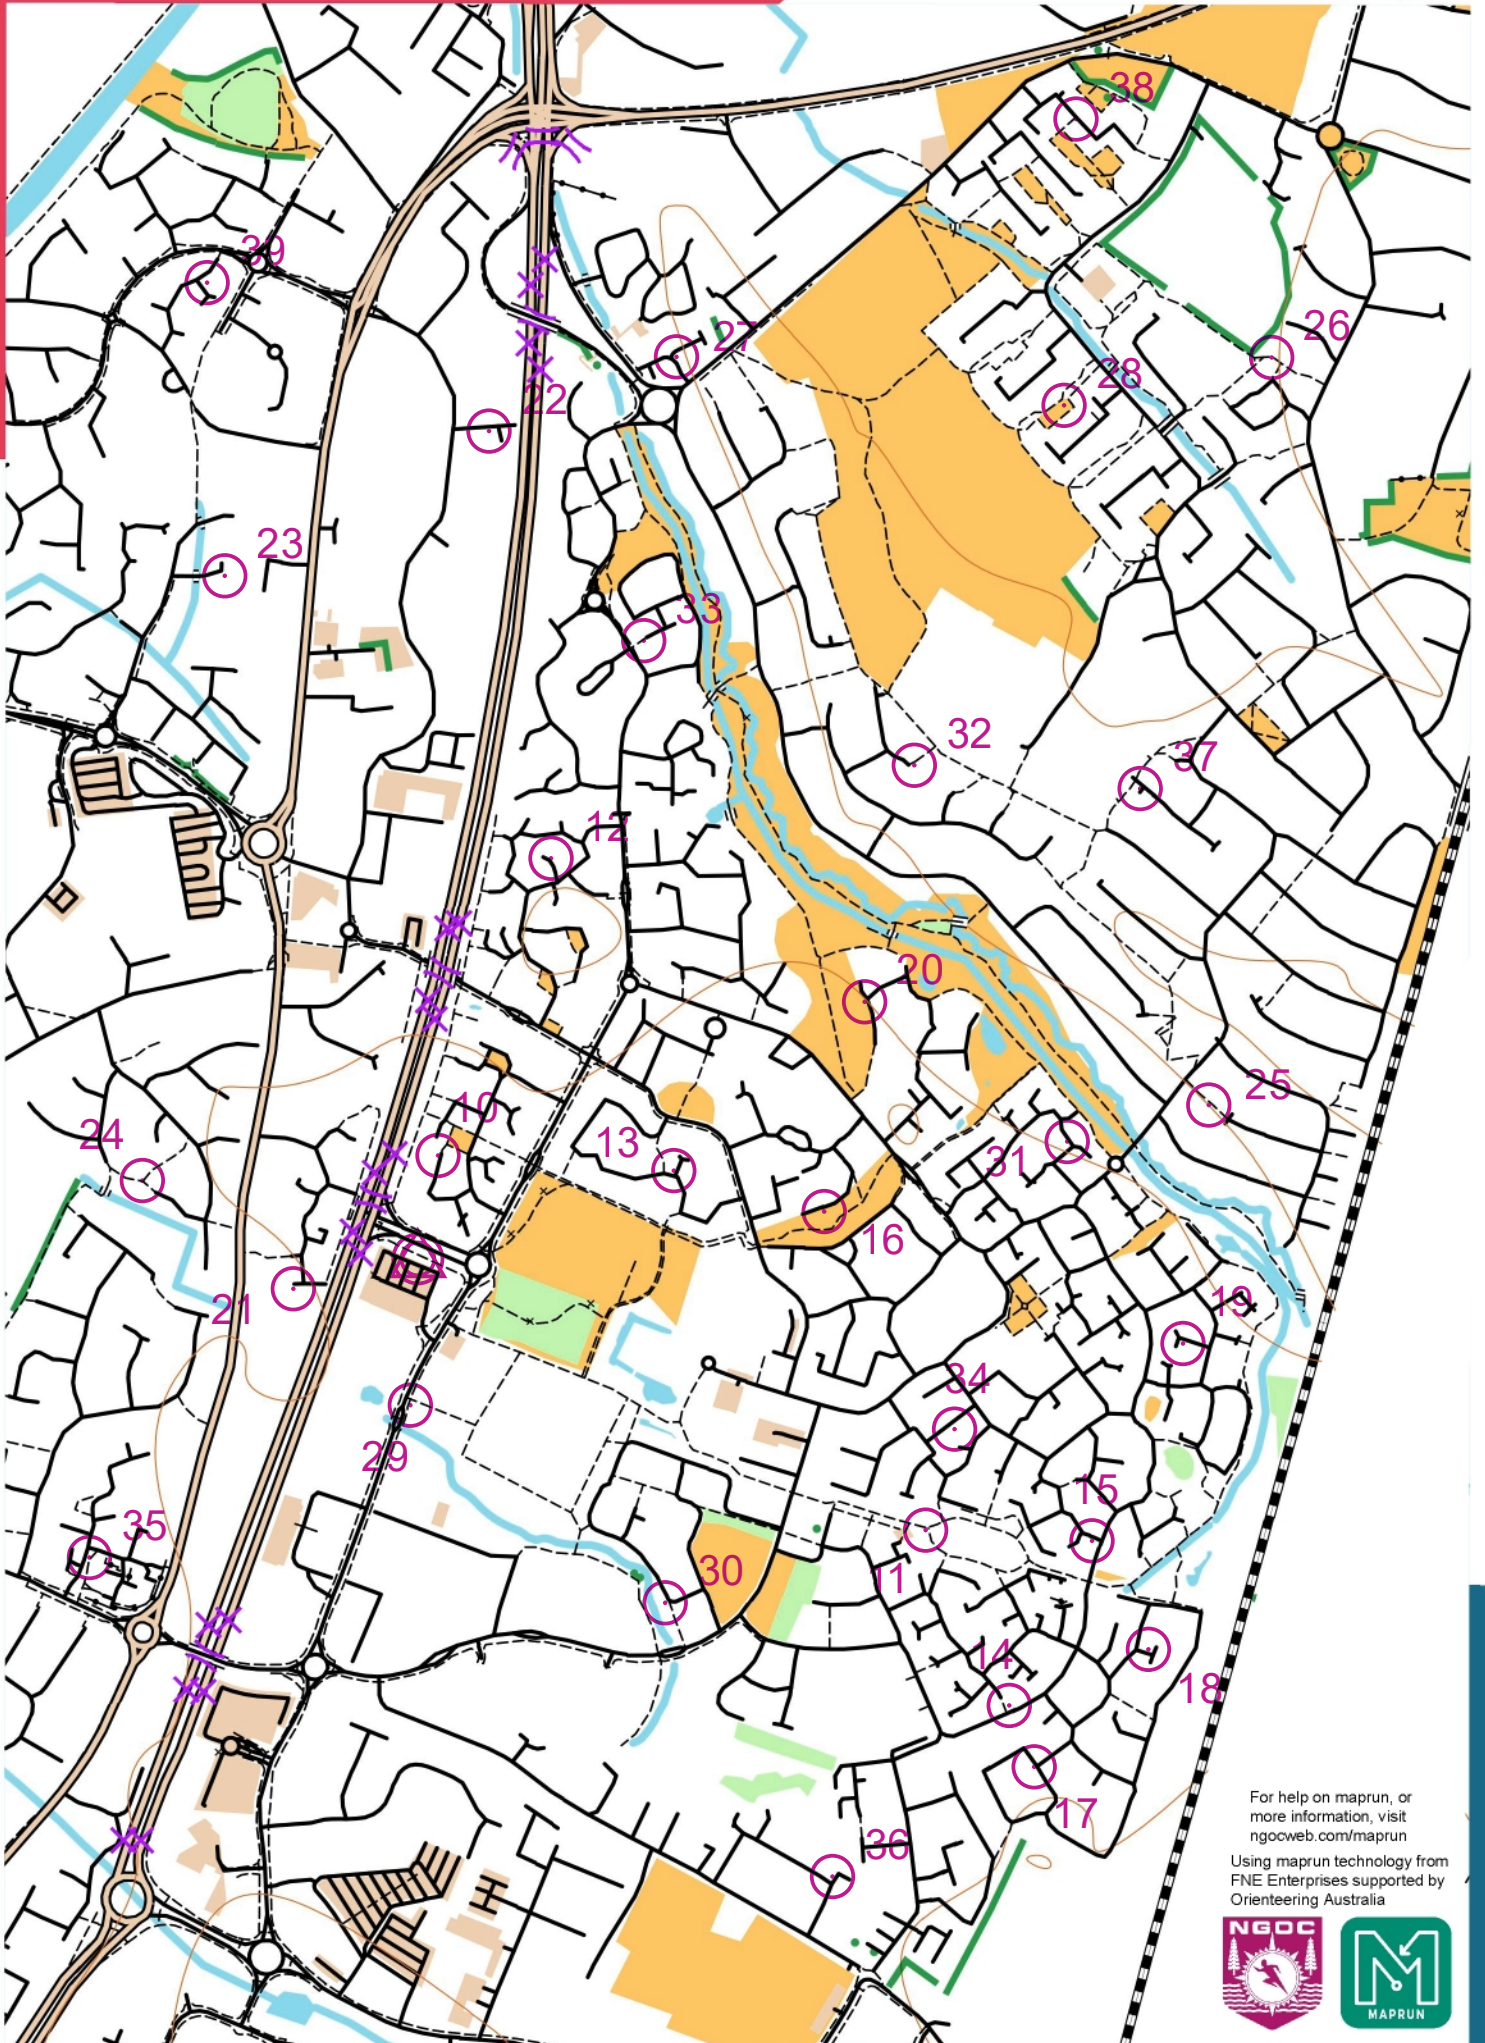

# MAPRUN KINGSWAY

scale 1:10000, contours 10m  
500m

For help on maprun, or more information, visit [ngocweb.com/maprun](http://ngocweb.com/maprun)

Using maprun technology from FNE Enterprises supported by Orienteering Australia