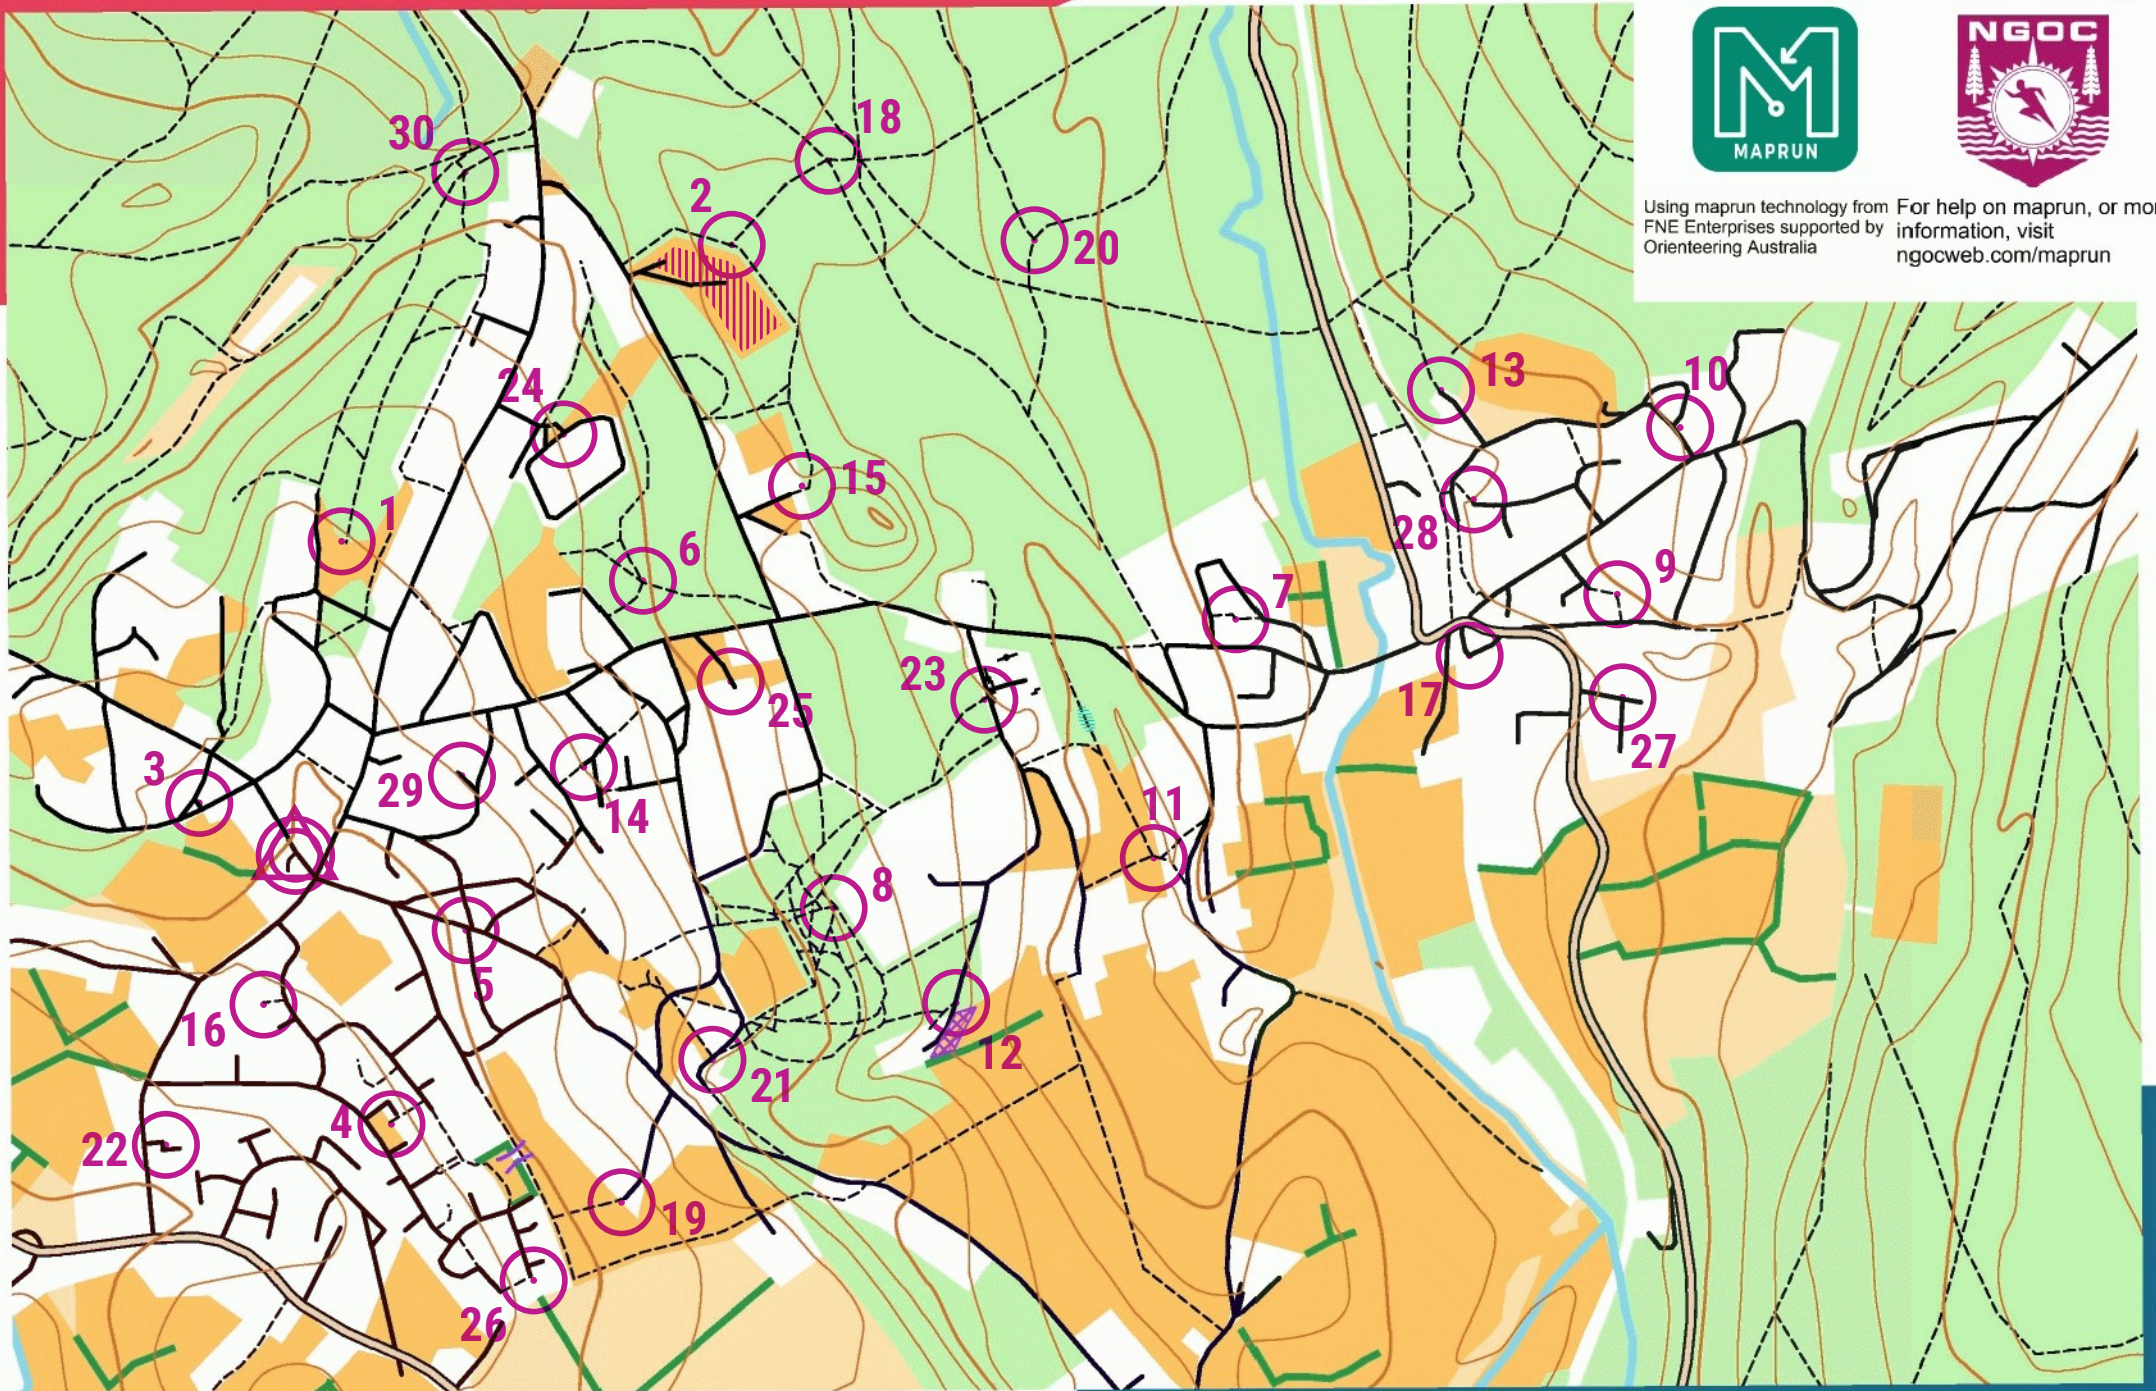

# 2019 SUMMER 8 - BREAM AND WHITECROFT

scale 1:10000, contours 10m  
500m

Using maprun technology from FNE Enterprises supported by Orienteering Australia  
For help on maprun, or more information, visit [ngocweb.com/maprun](http://ngocweb.com/maprun)

Map data (c) OpenStreetMap, available under the Open Database Licence.  
Contains OS data (c) Crown copyright & database right OS 2013-2017.  
OOM created by Oliver O'Brien. Make your own: <http://oomap.co.uk/>