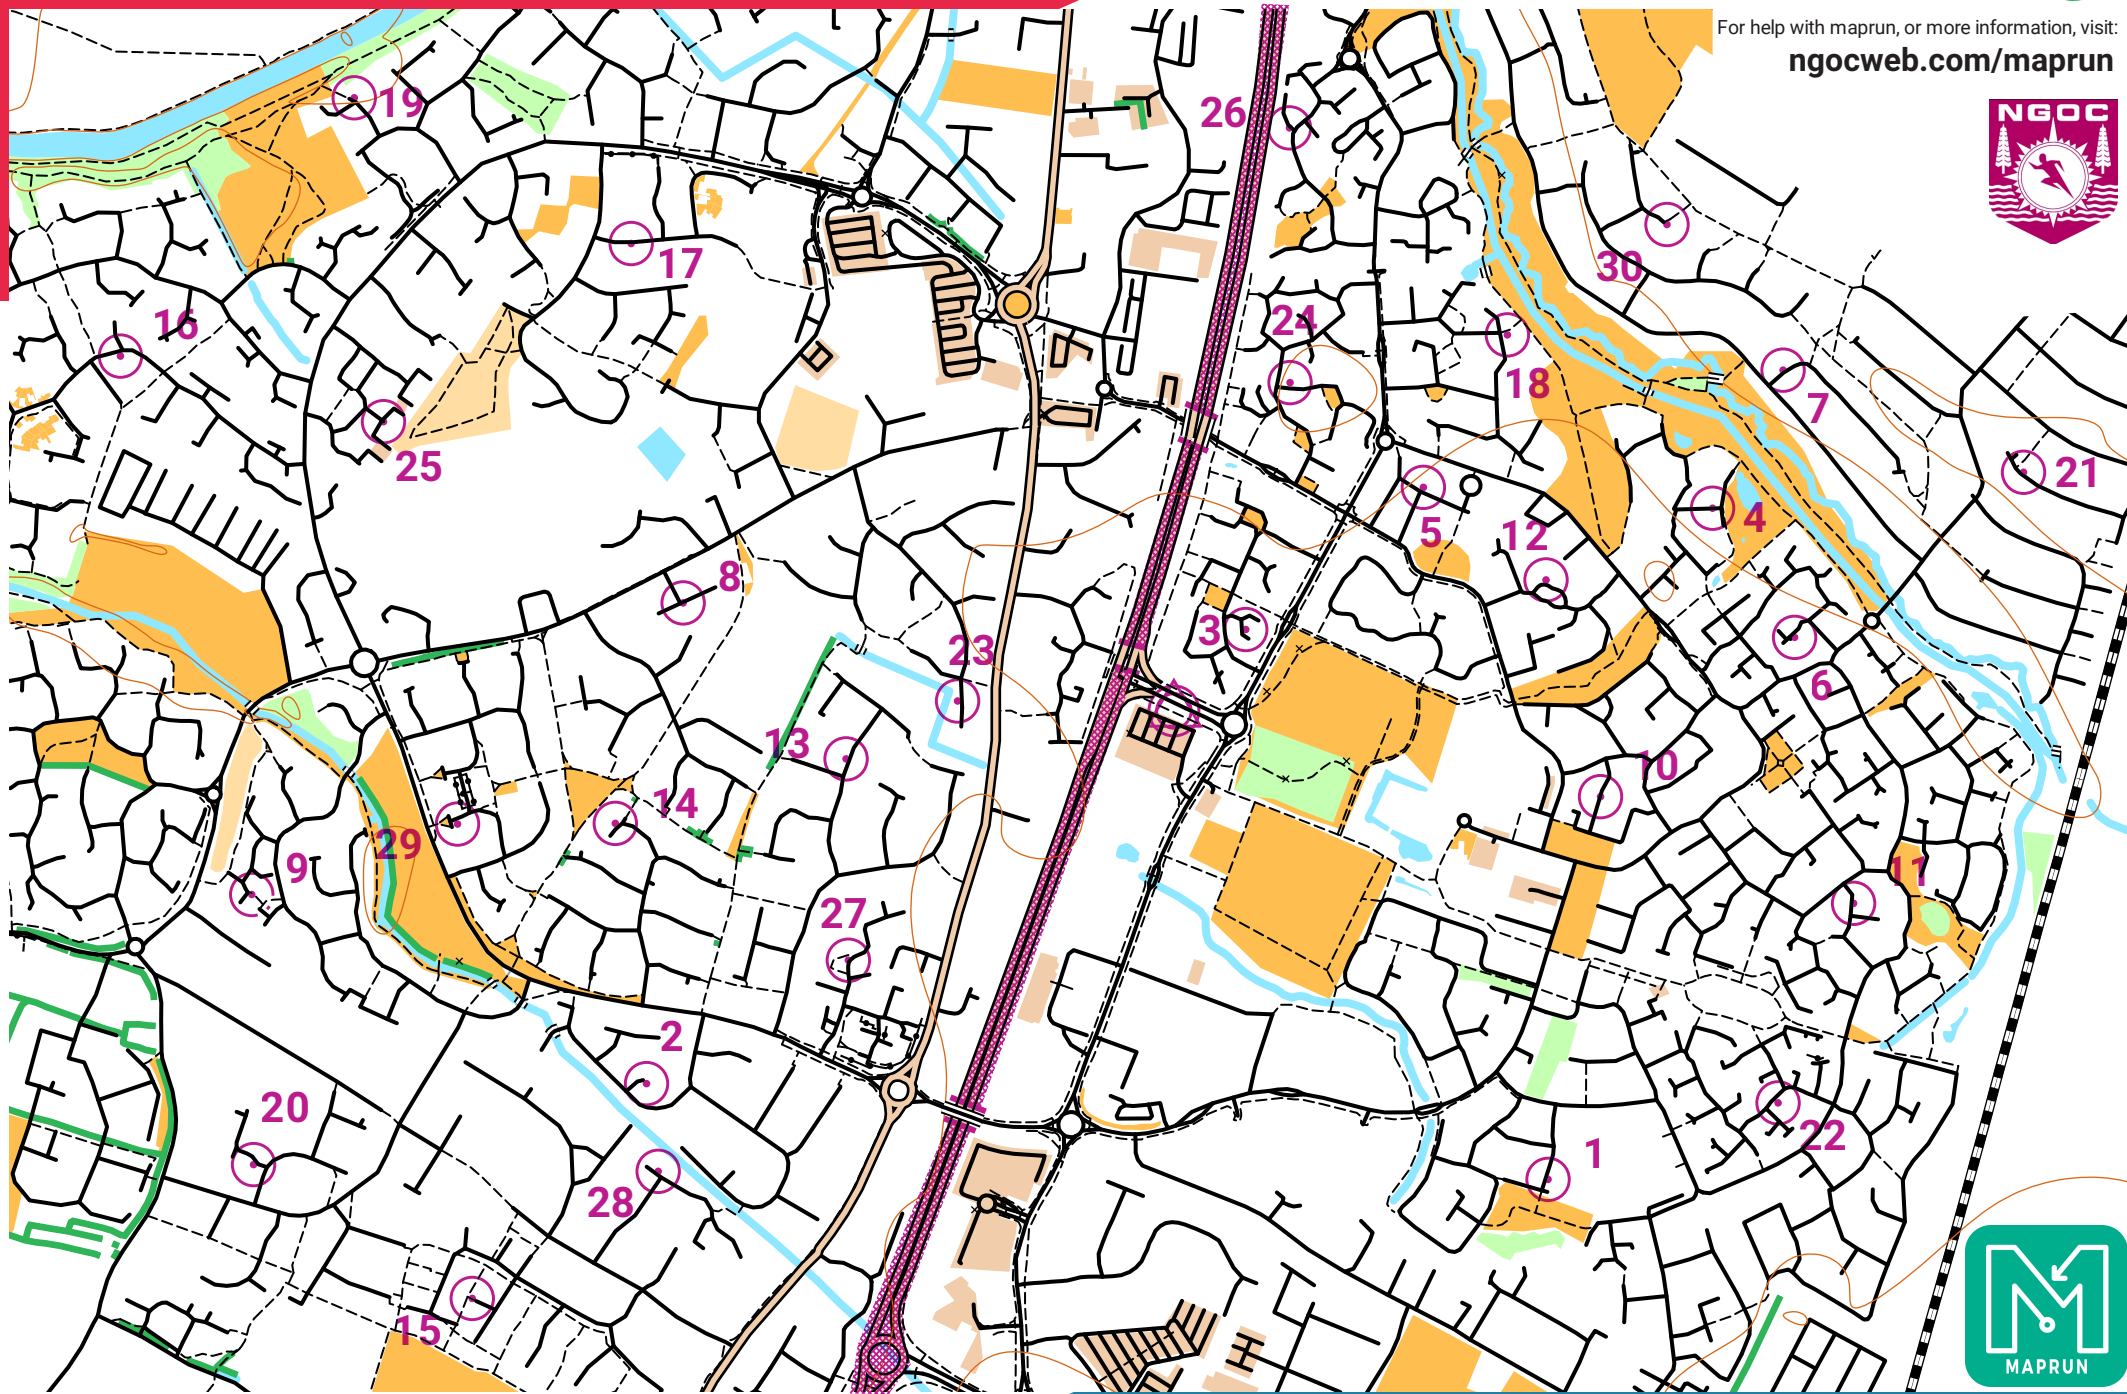

WINTER 19-20 RACE 2: GLOUCESTER SOUTH

scale 1:10000, contours 10m
500m

For help with maprun, or more information, visit:
ngocweb.com/maprun

Map data (c) OpenStreetMap, available under the Open Database Licence.
Contains OS data (c) Crown copyright & database right OS 2013-2017.
OOM created by Oliver O'Brien. Make your own: <http://oomap.co.uk/>