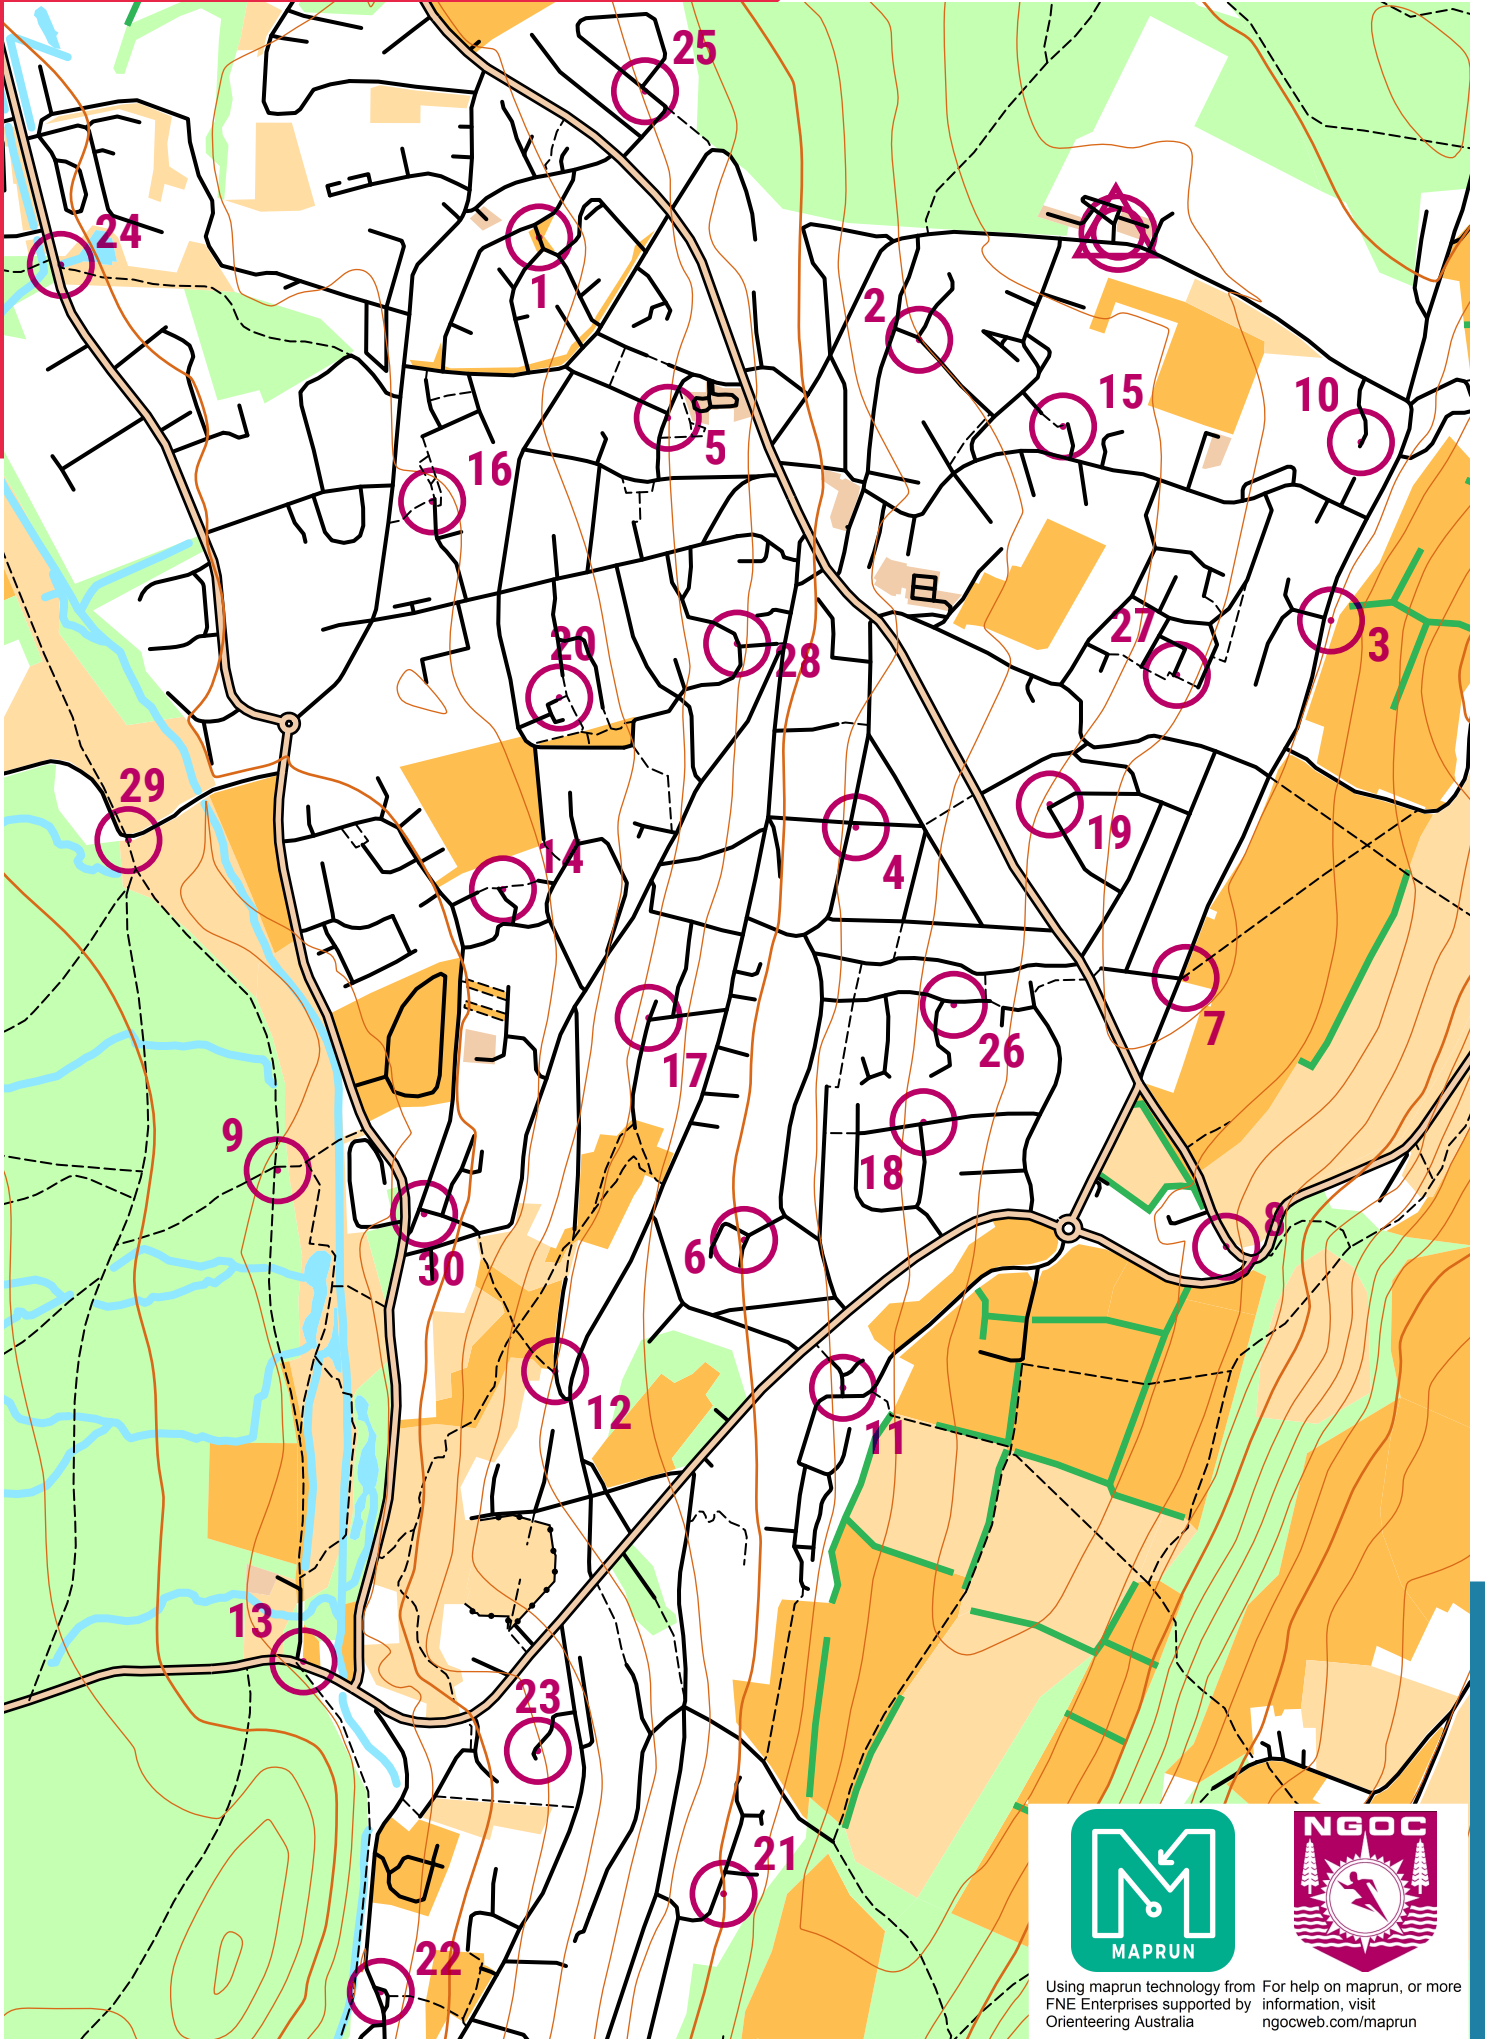

WINTER 19-20 RACE 3: CINDERFORD

scale 1:10000, contours 10m
500m

Map data (c) OpenStreetMap, available under the Open Database Licence.
Contains OS data (c) Crown copyright & database right OS 2013-2017.
OOM created by Oliver O'Brien. Make your own: <http://oomap.co.uk/>

OOM v3 developed with a grant from the Orienteering Foundation
Map ID: 5dcbc0f594629

Using maprun technology from For help on maprun, or more
FNE Enterprises supported by information, visit
Orienteering Australia ngocweb.com/maprun