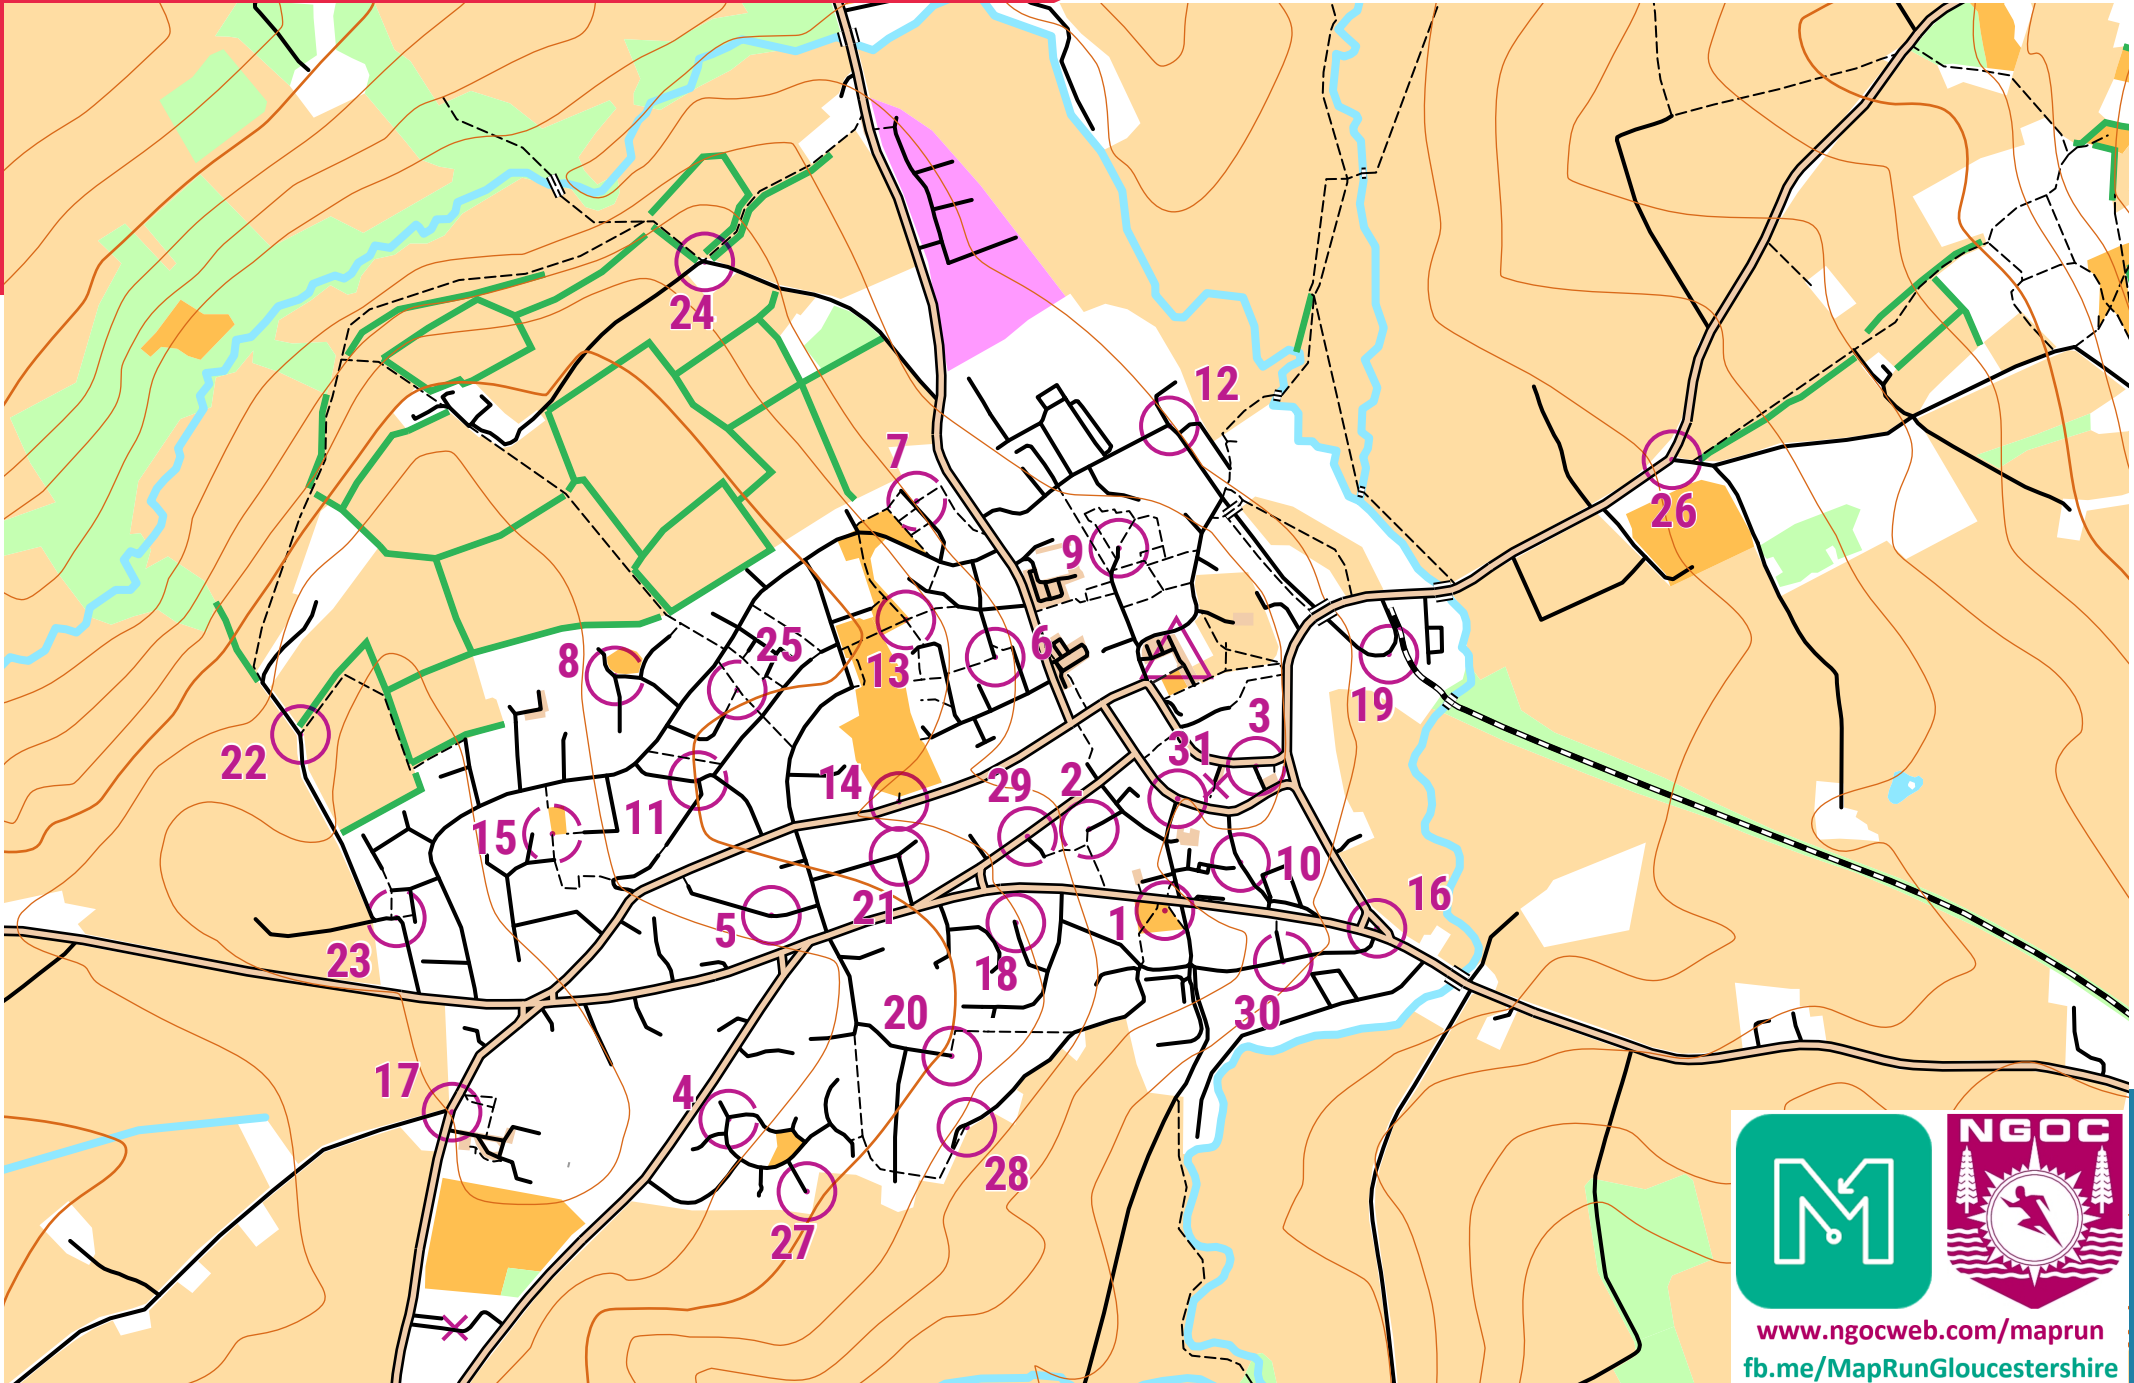

BROMYARD 2020

scale 1:10000, contours 10m
500m

Map data (c) OpenStreetMap, available under the Open Database Licence.
Contains OS data (c) Crown copyright & database right OS 2013-2017.
OOM created by Oliver O'Brien. Make your own: <http://oomap.co.uk/>

www.ngocweb.com/maprun
fb.me/MapRunGloucestershire