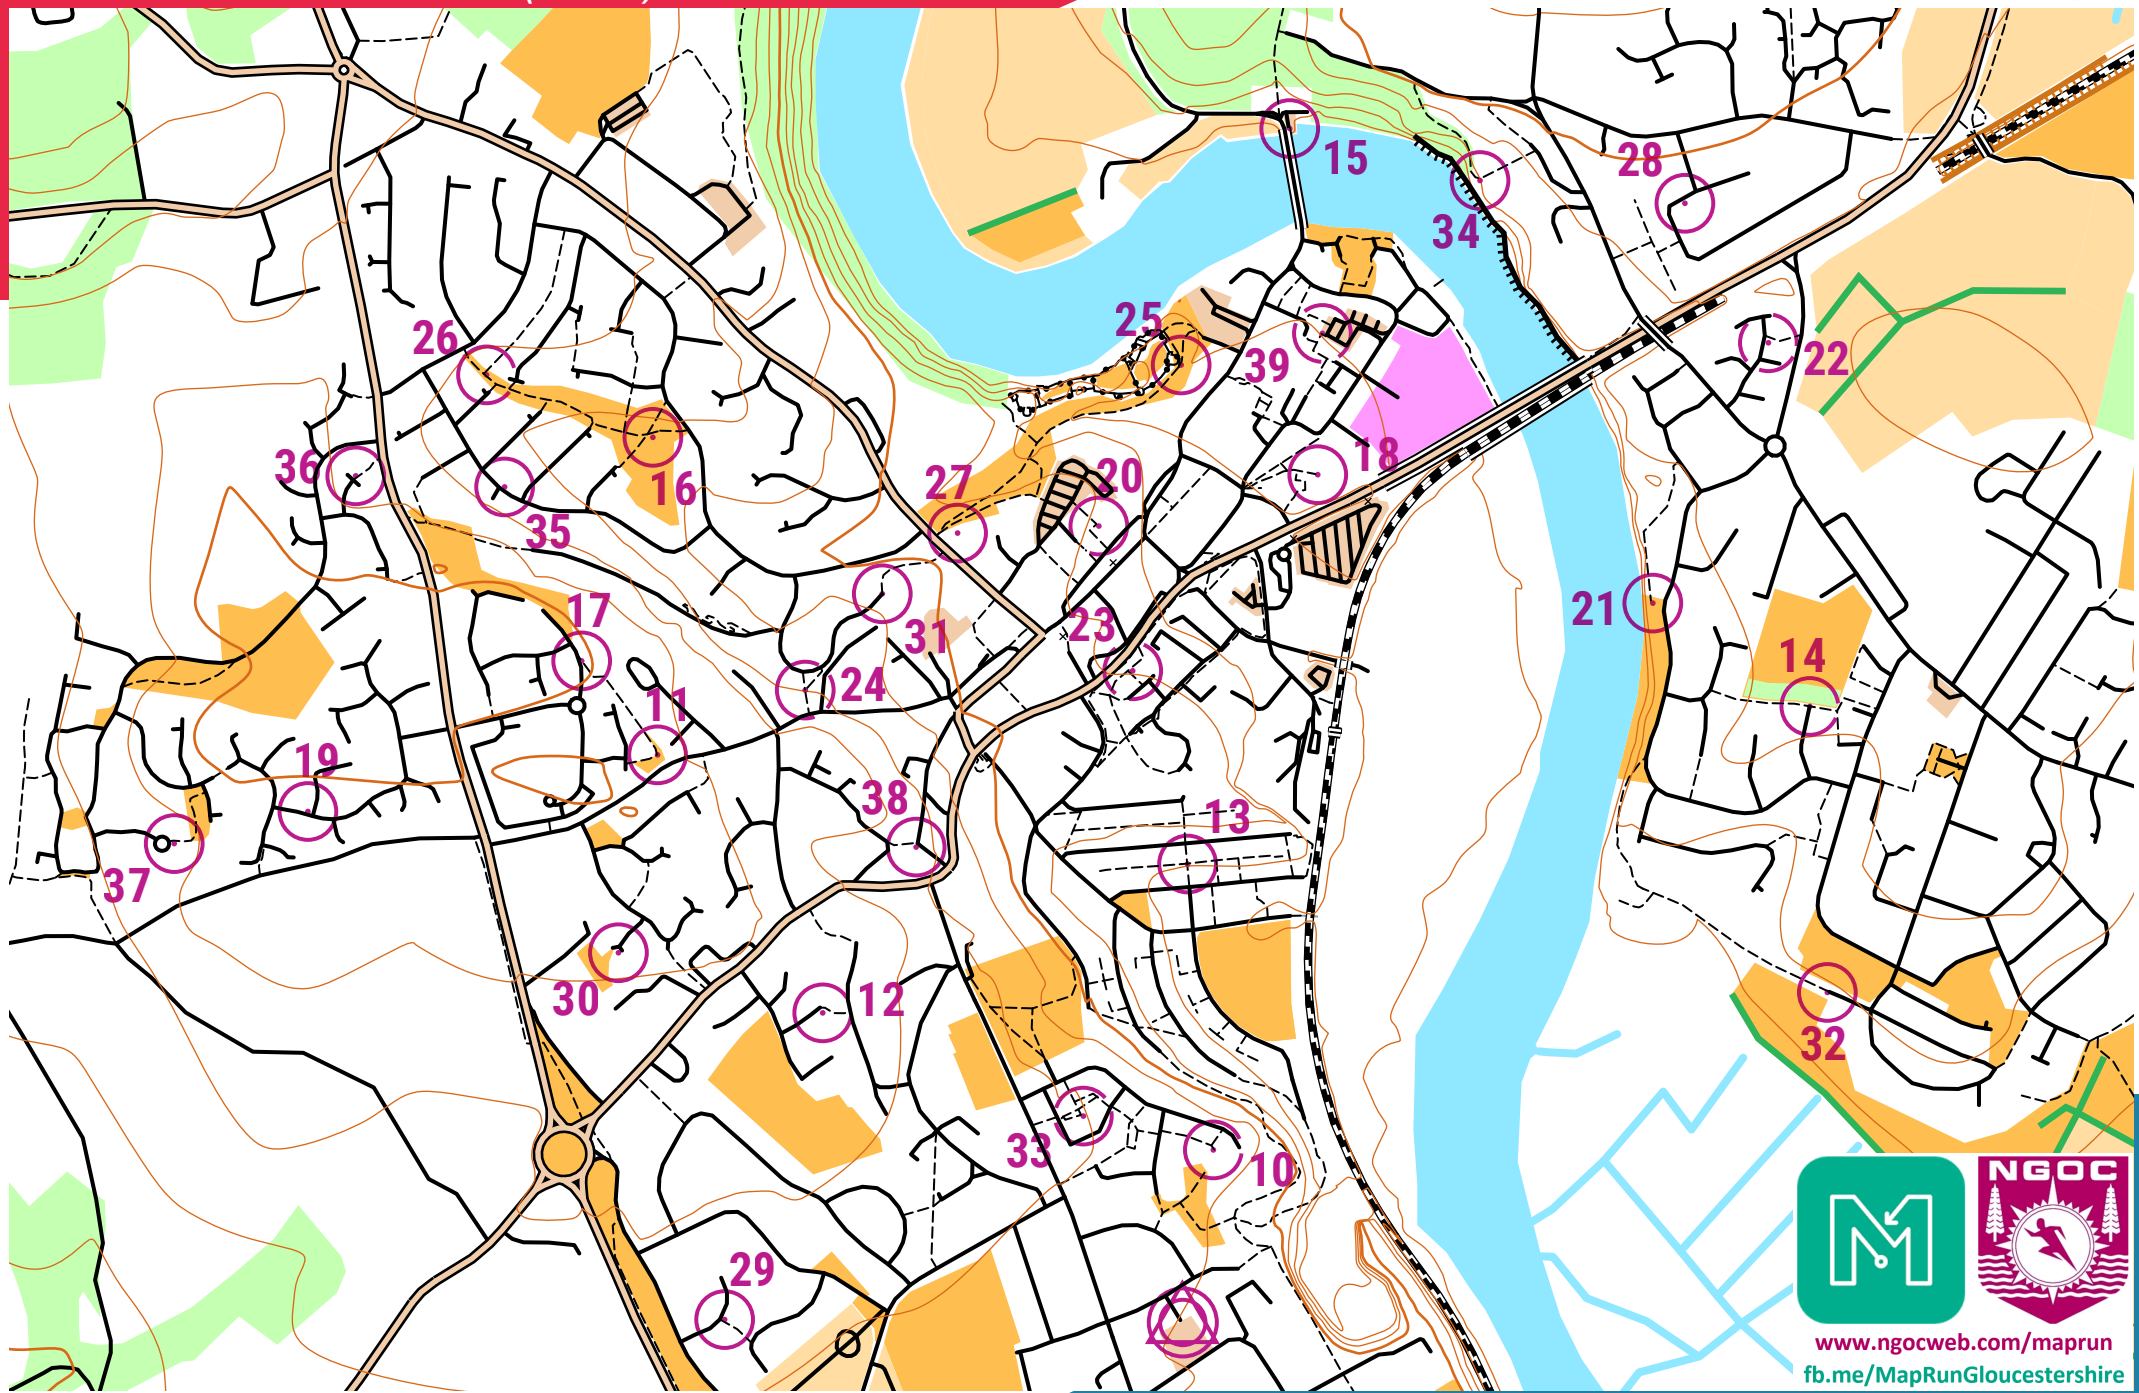

MAPRUN CHEPSTOW (2018)

scale 1:10000, contours 10m
500m

Map data (c) OpenStreetMap, available under the Open Database Licence.
Contains OS data (c) Crown copyright & database right OS 2013-2017.
OOM created by Oliver O'Brien. Make your own: <http://oomap.co.uk/>

www.ngocweb.com/maprun
fb.me/MapRunGloucestershire

OOM v3 developed with a grant from the Orienteering Foundation
Map ID: 5dee3ce5eb0cc