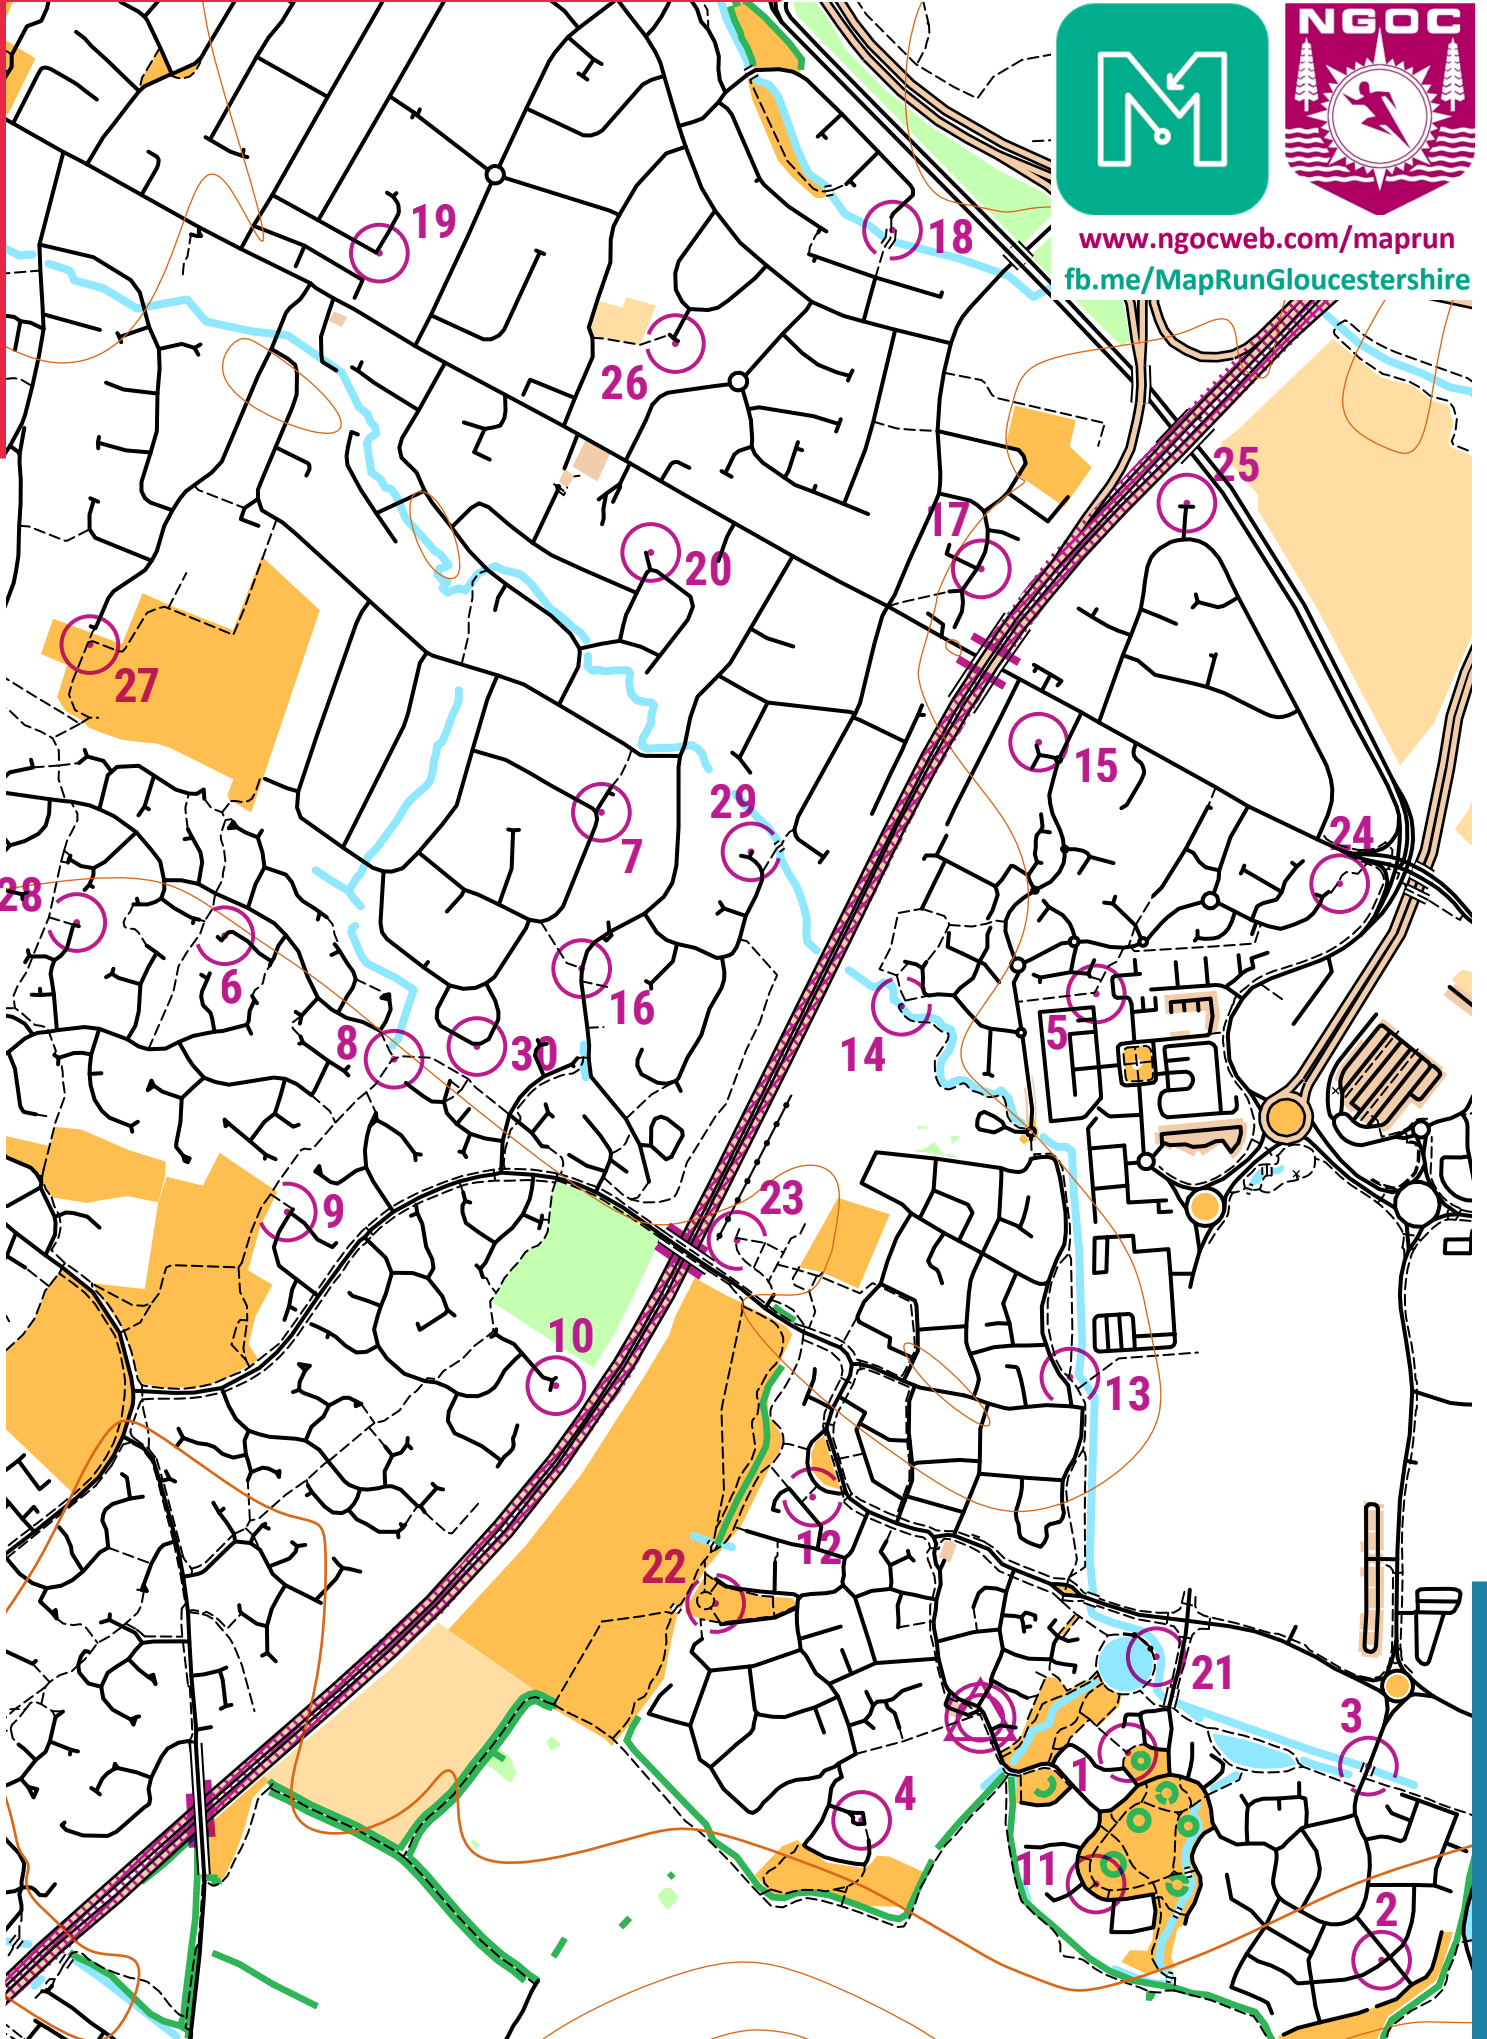

MAPRUN COOPERS EDGE (2019)

scale 1:10000, contours 10m
500m

www.ngocweb.com/maprun
fb.me/MapRunGloucestershire

Map data (c) OpenStreetMap, available under the Open Database Licence.
Contains OS data (c) Crown copyright & database right OS 2013-2017.
OOM created by Oliver O'Brien. Make your own: <http://oomap.co.uk/>

OOM v3 developed with a grant from the Orienteering Foundation

Map ID: