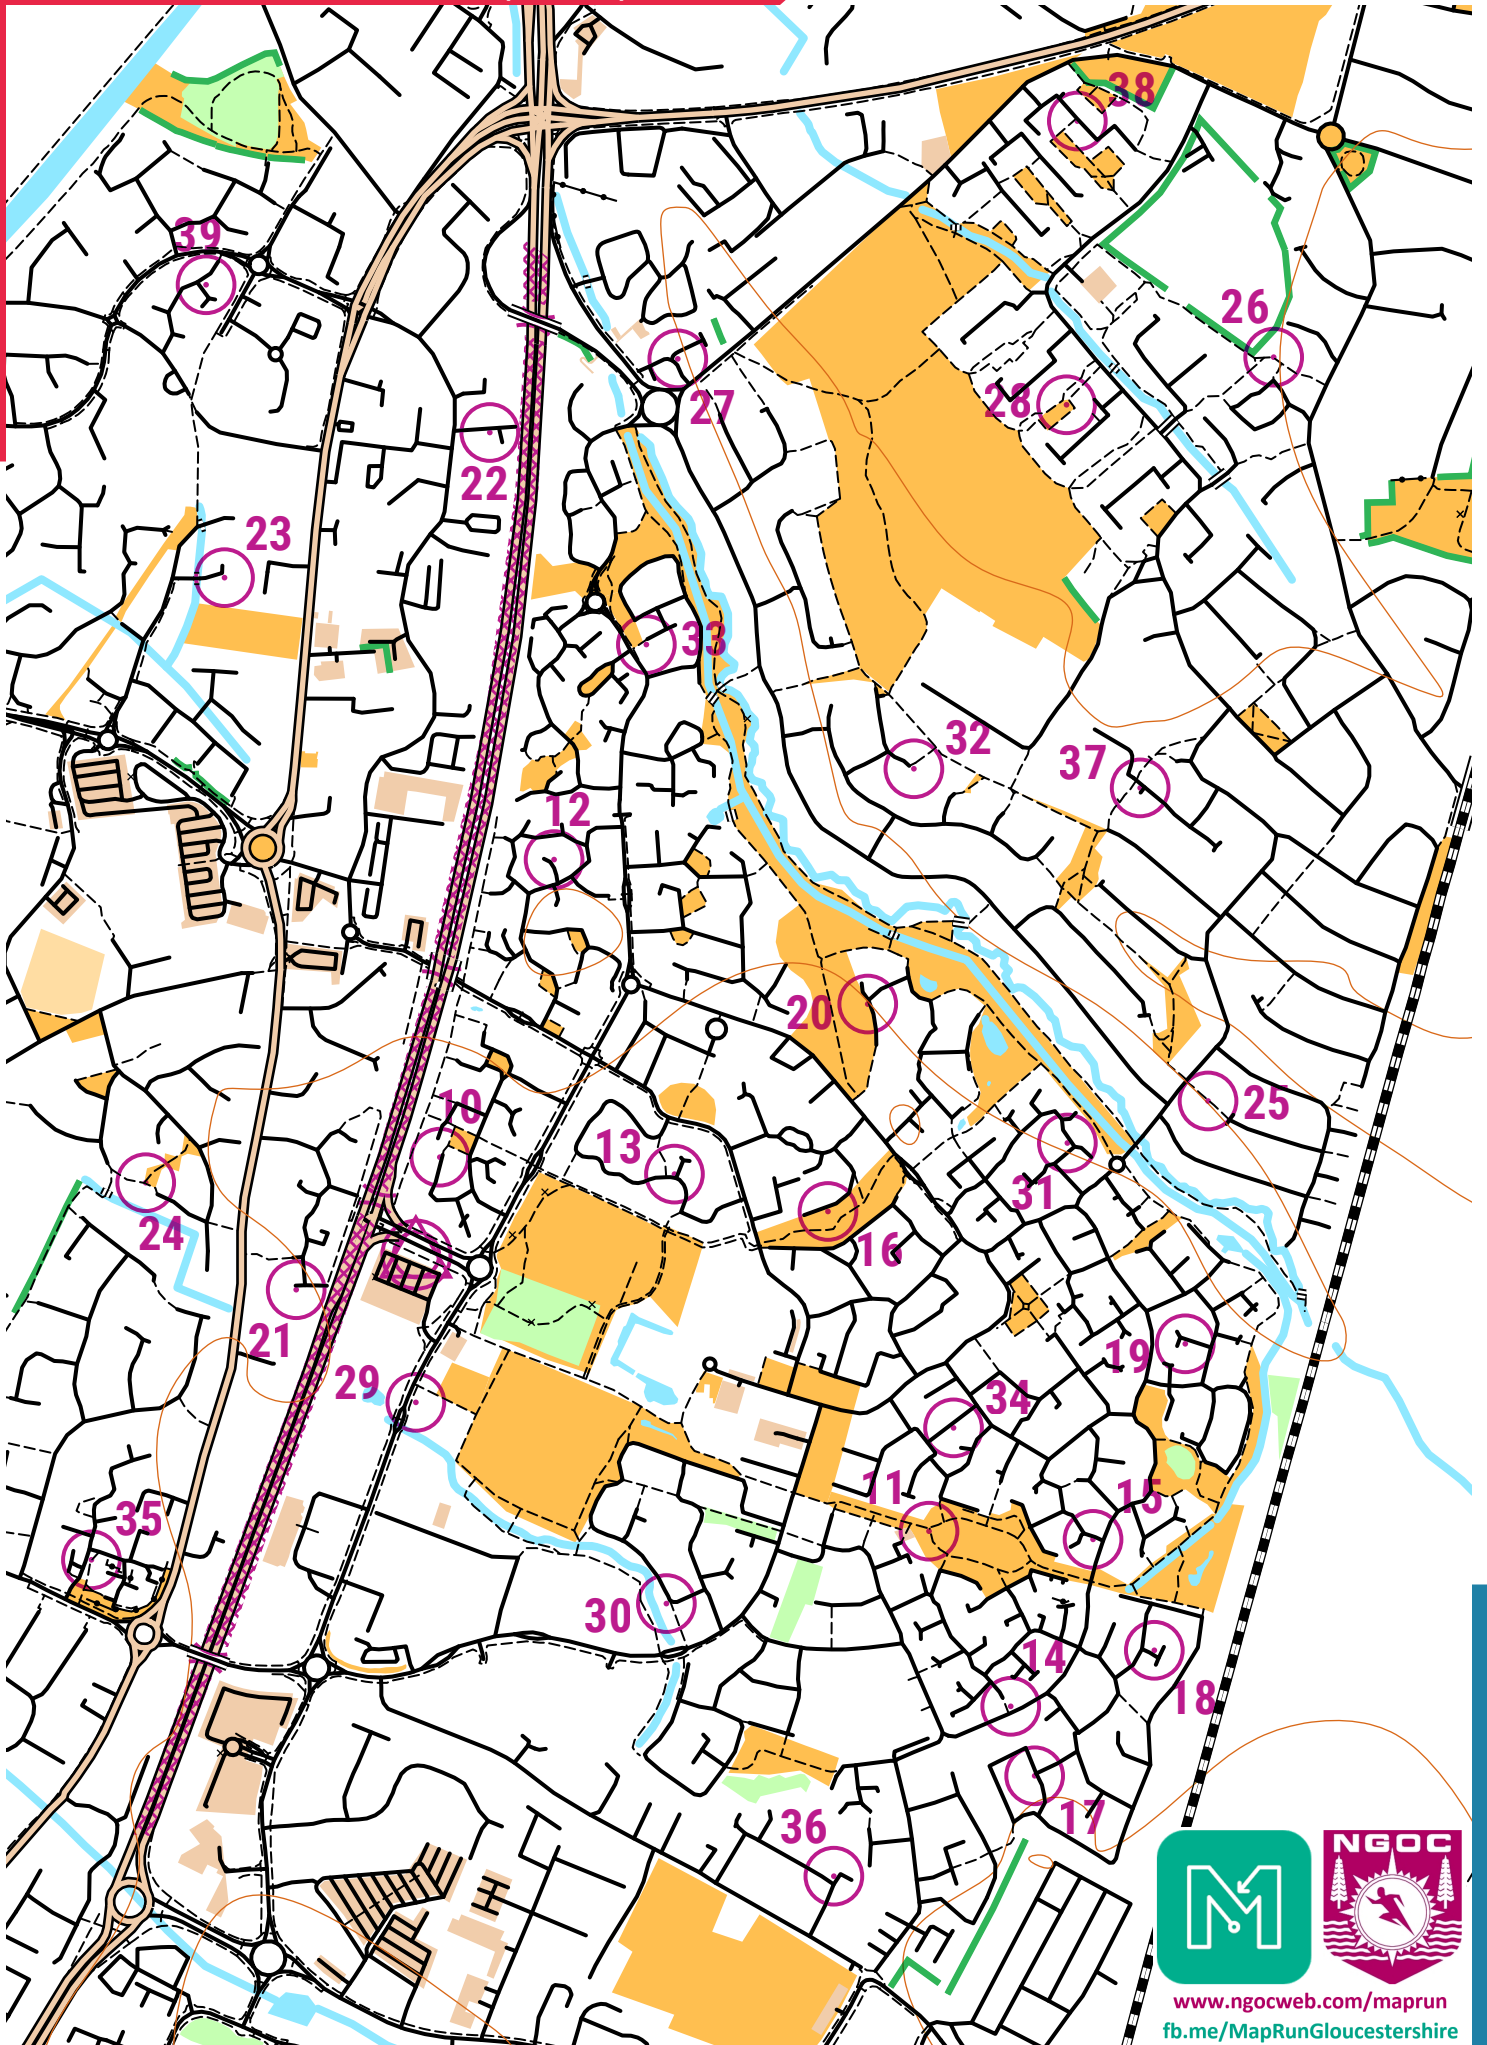

MAPRUN KINGSWAY (2018)

scale 1:10000, contours 10m
500m

Map data (c) OpenStreetMap, available under the Open Database Licence.
Contains OS data (c) Crown copyright & database right OS 2013-2017.
OOM created by Oliver O'Brien. Make your own: <http://oomap.co.uk/>

OOM v3 developed with a grant from the Orienteering Foundation
Map ID: 5dee4024c22fd