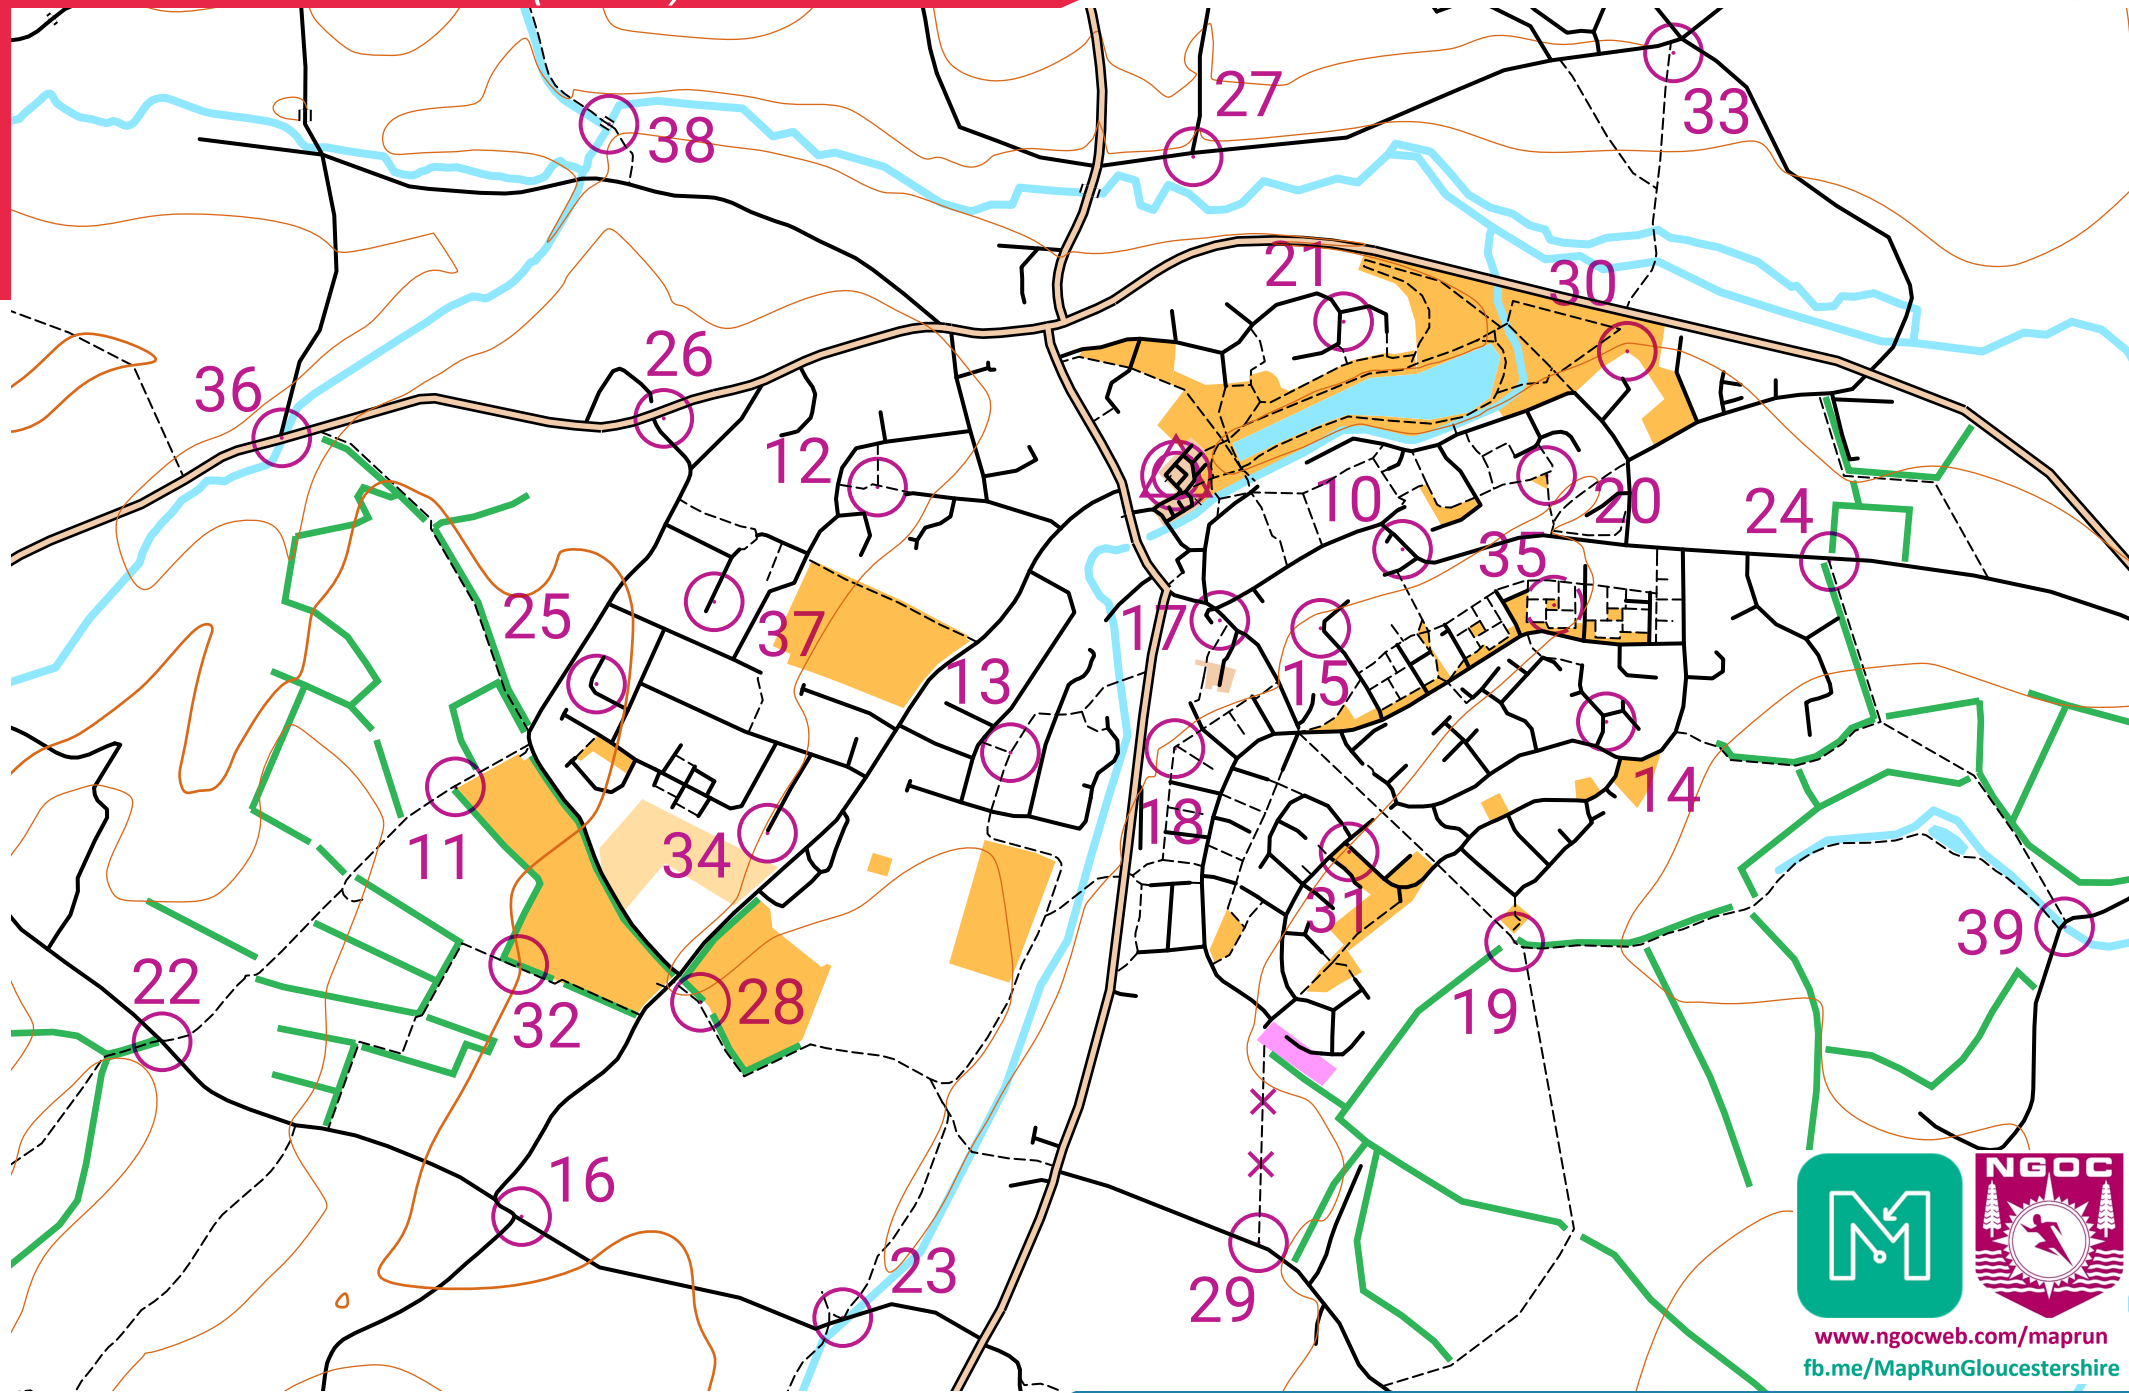

# MAPRUN NEWENT (2018)

scale 1:10000, contours 10m  
10m  
500m

Map data (c) OpenStreetMap, available under the Open Database Licence.  
Contains OS data (c) Crown copyright & database right OS 2013-2017.  
OOM created by Oliver O'Brien. Make your own: <http://oomap.co.uk/>

[www.ngocweb.com/maprun](http://www.ngocweb.com/maprun)  
[fb.me/MapRunGloucestershire](https://fb.me/MapRunGloucestershire)