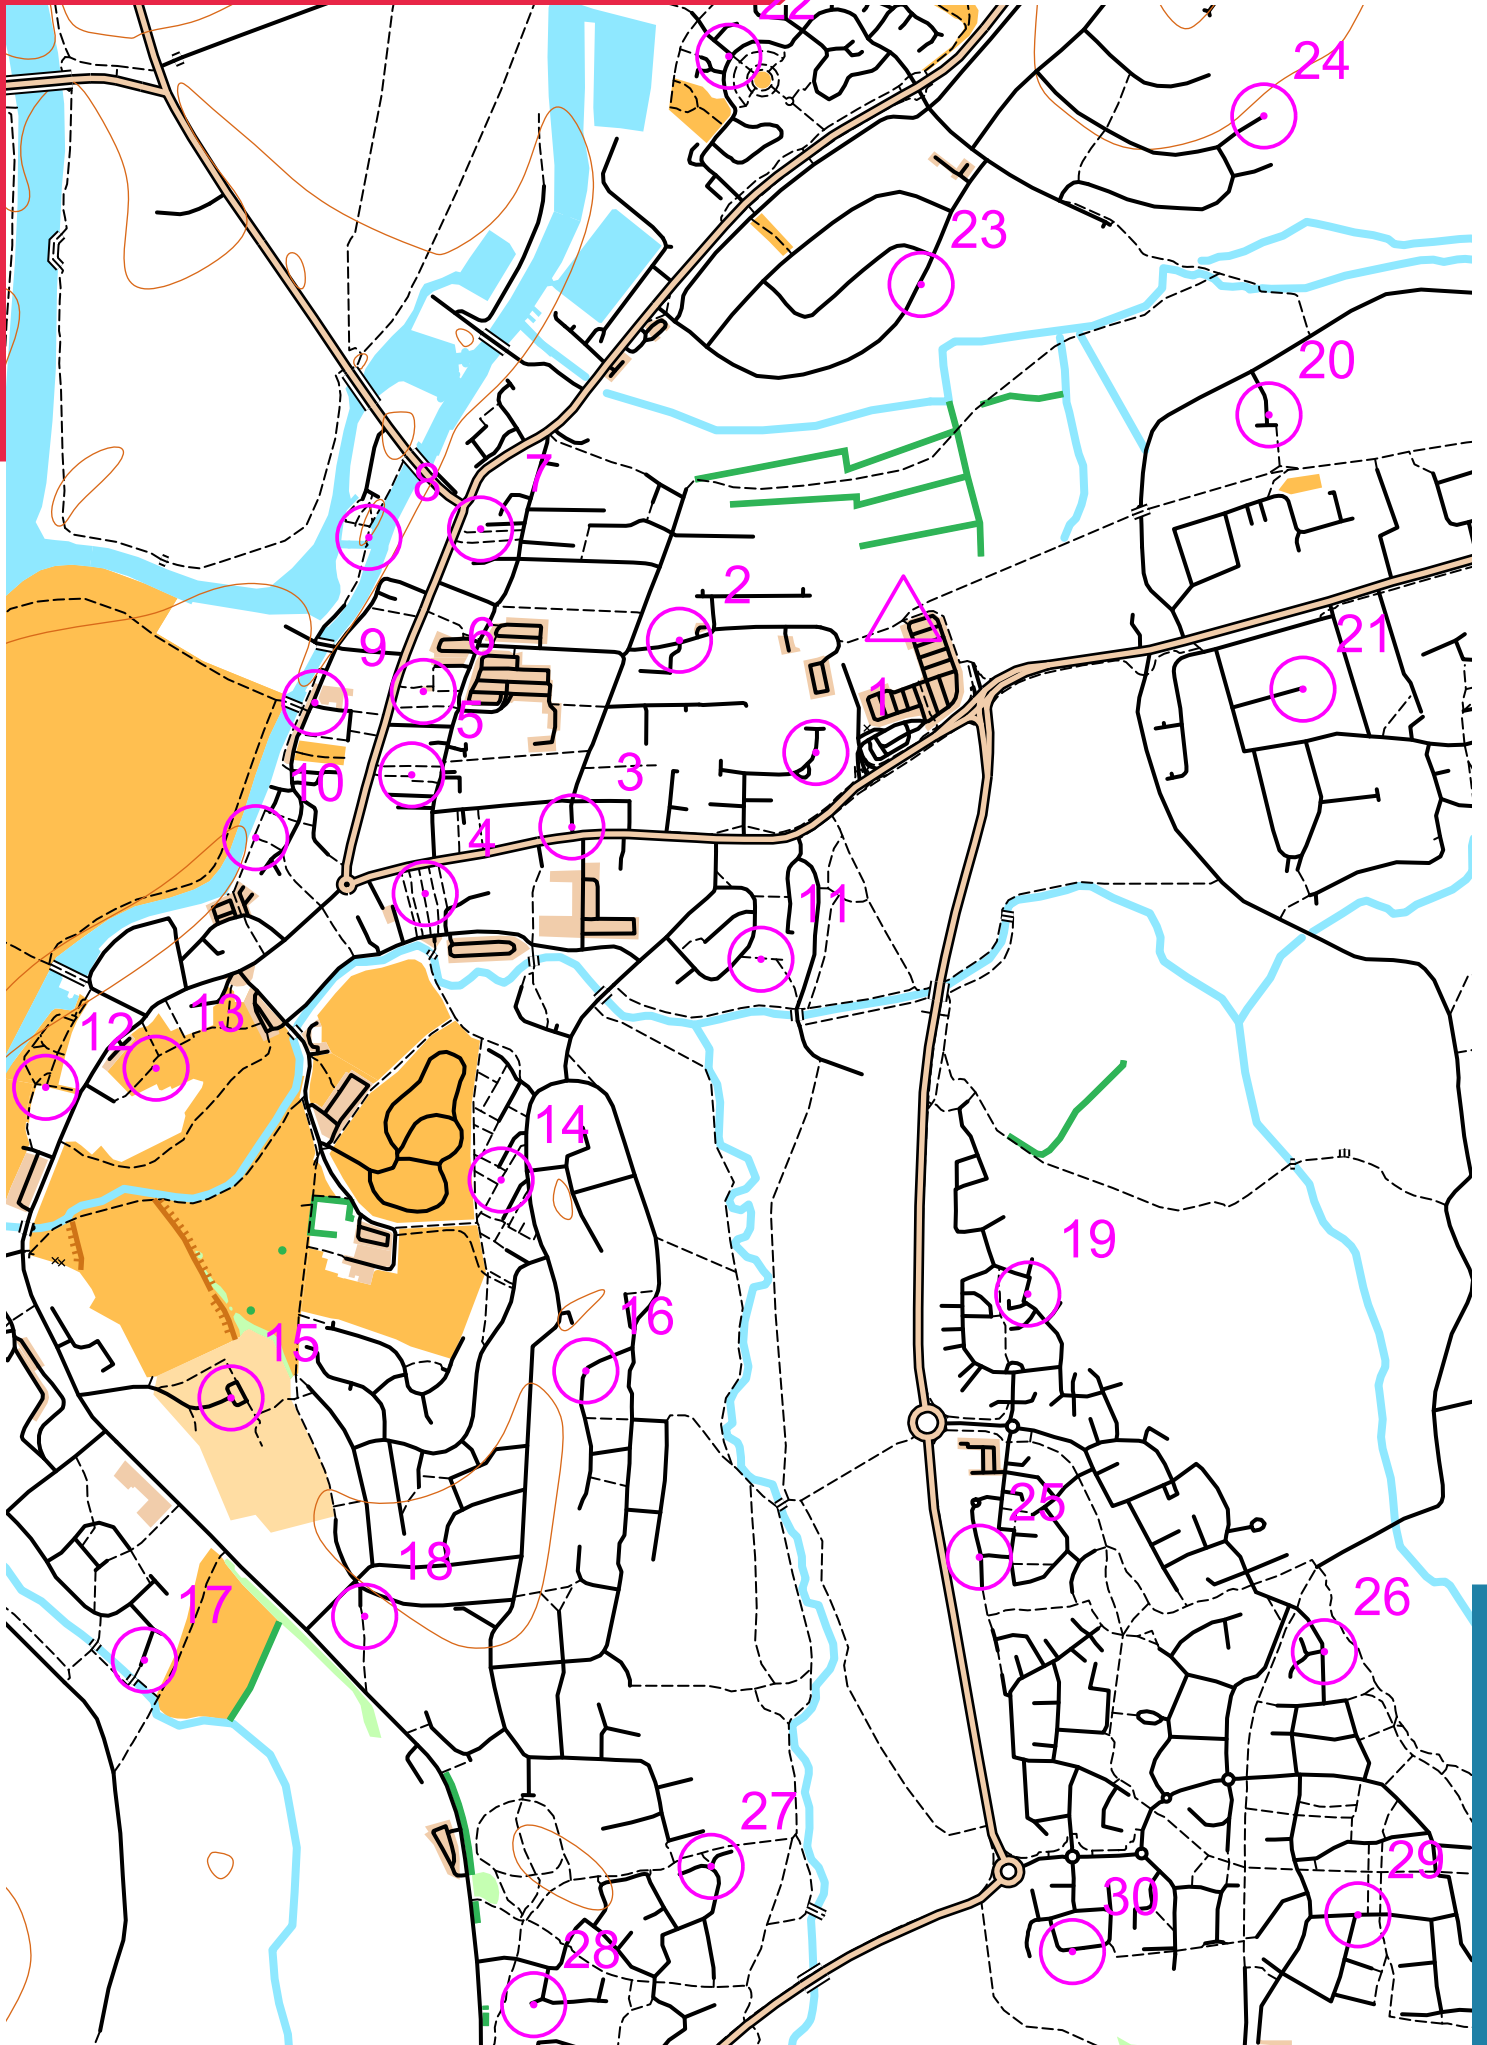

TEWKESBURY STREET O

scale 1:10000, contours 10m
500m

Map data (c) OpenStreetMap, available under the Open Database Licence.
Contains OS data (c) Crown copyright & database right OS 2013-2017.
OOM created by Oliver O'Brien. Make your own: <http://oomap.co.uk/>