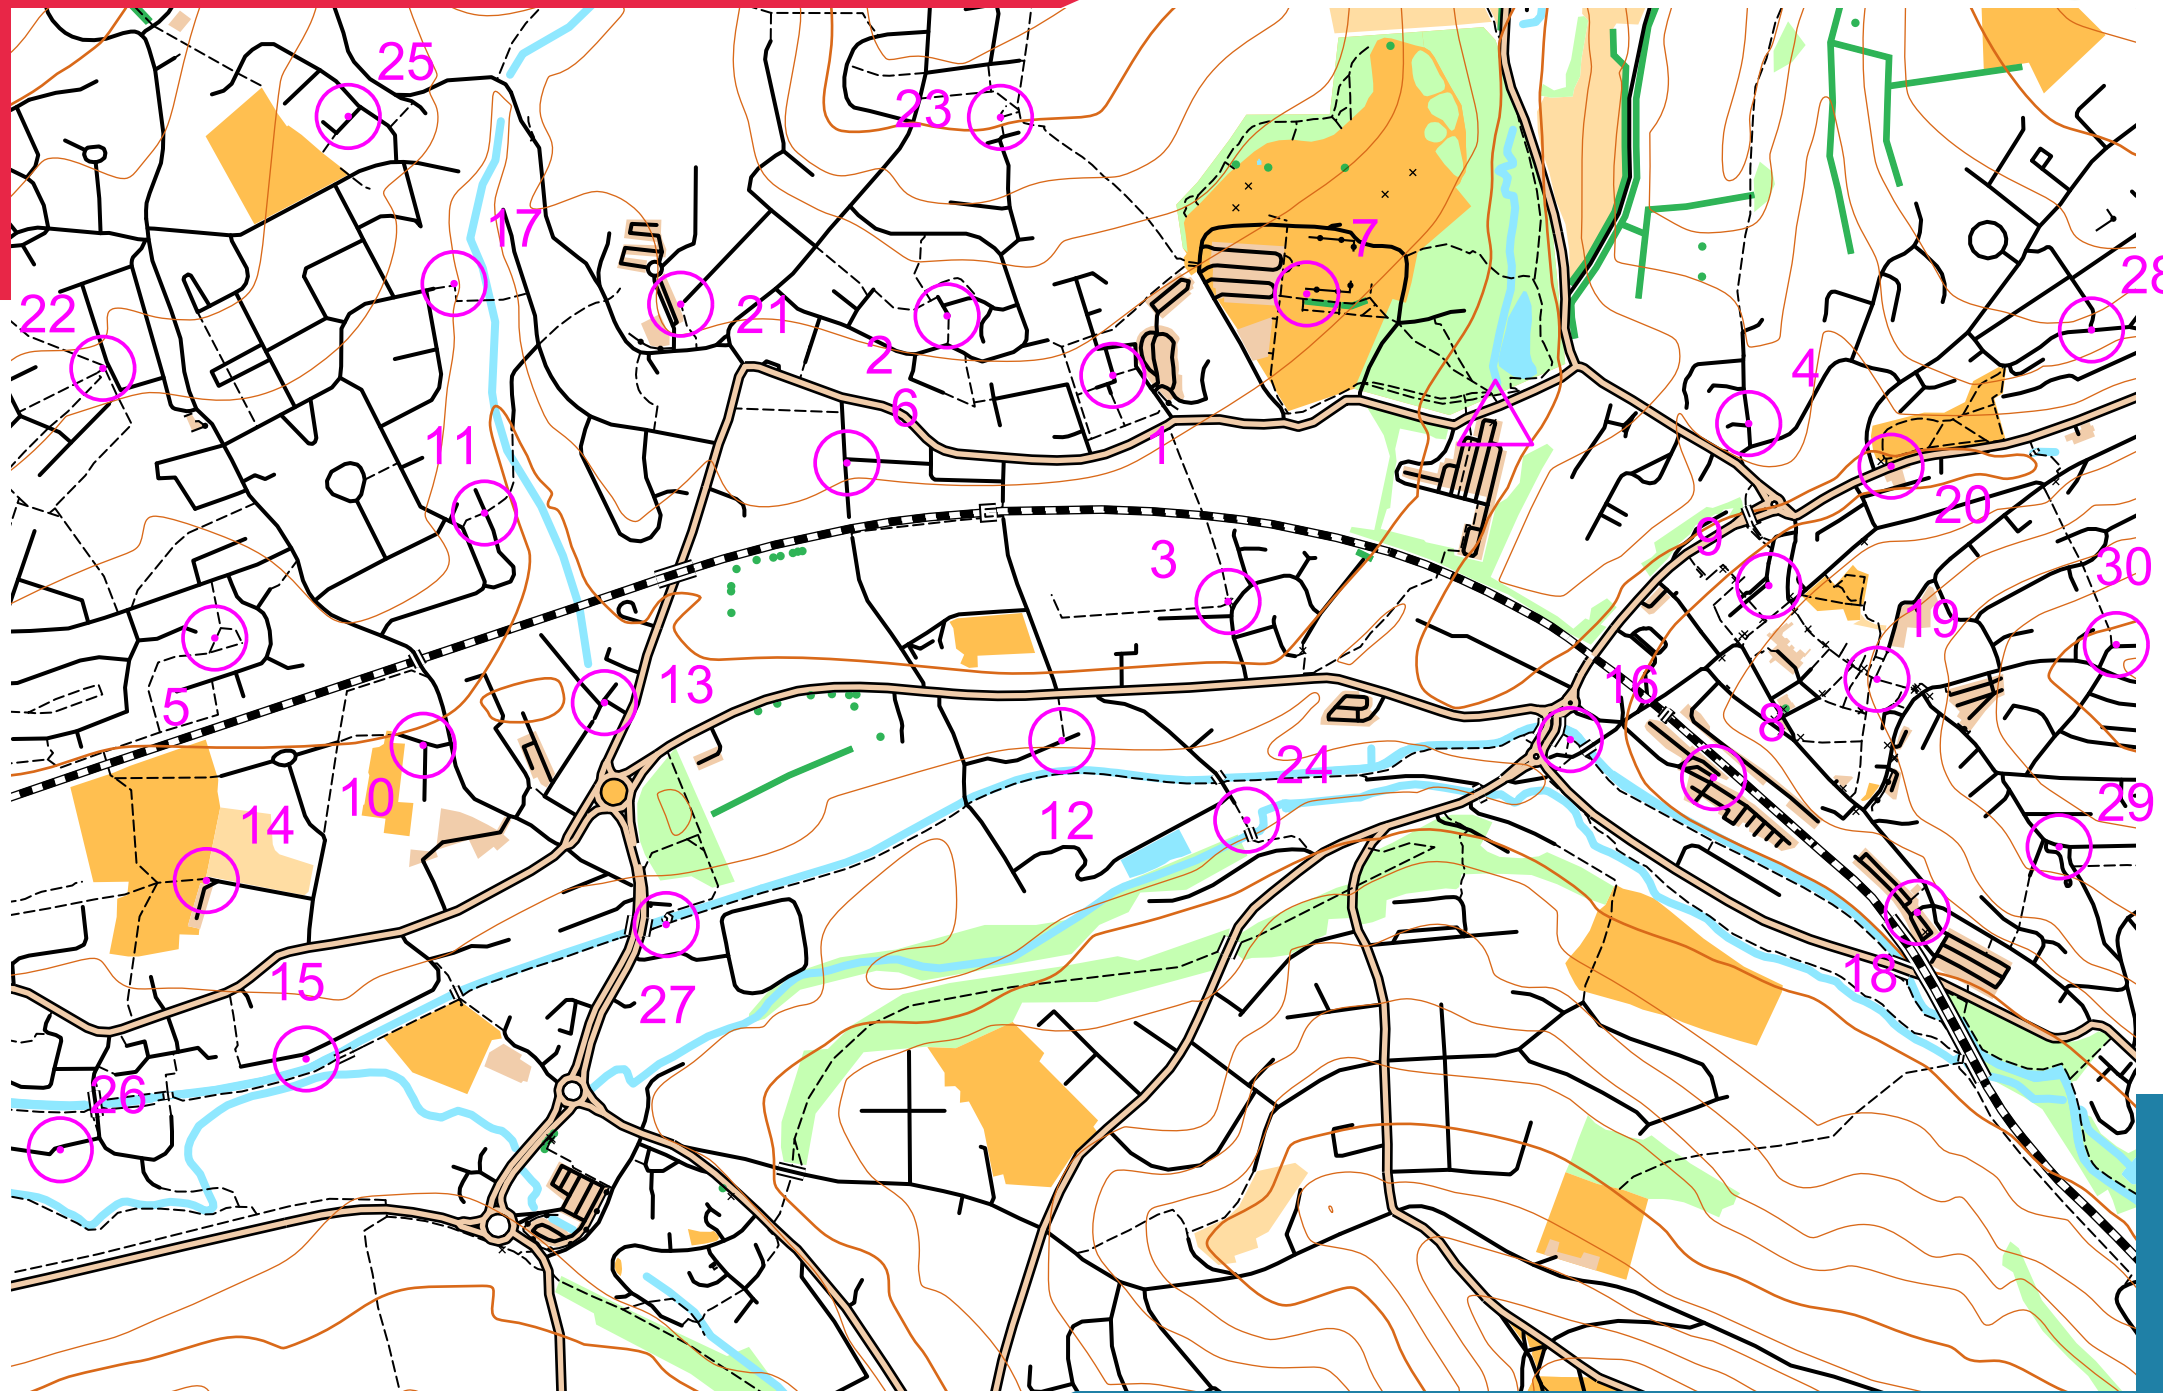

STROUD WINTER STREET CHALLENGE

scale 1:10000, contours 10m
500m

Map data (c) OpenStreetMap, available under the Open Database Licence.
Contains OS data (c) Crown copyright & database right OS 2013-2017.
OOM created by Oliver O'Brien. Make your own: <http://oomap.co.uk/>