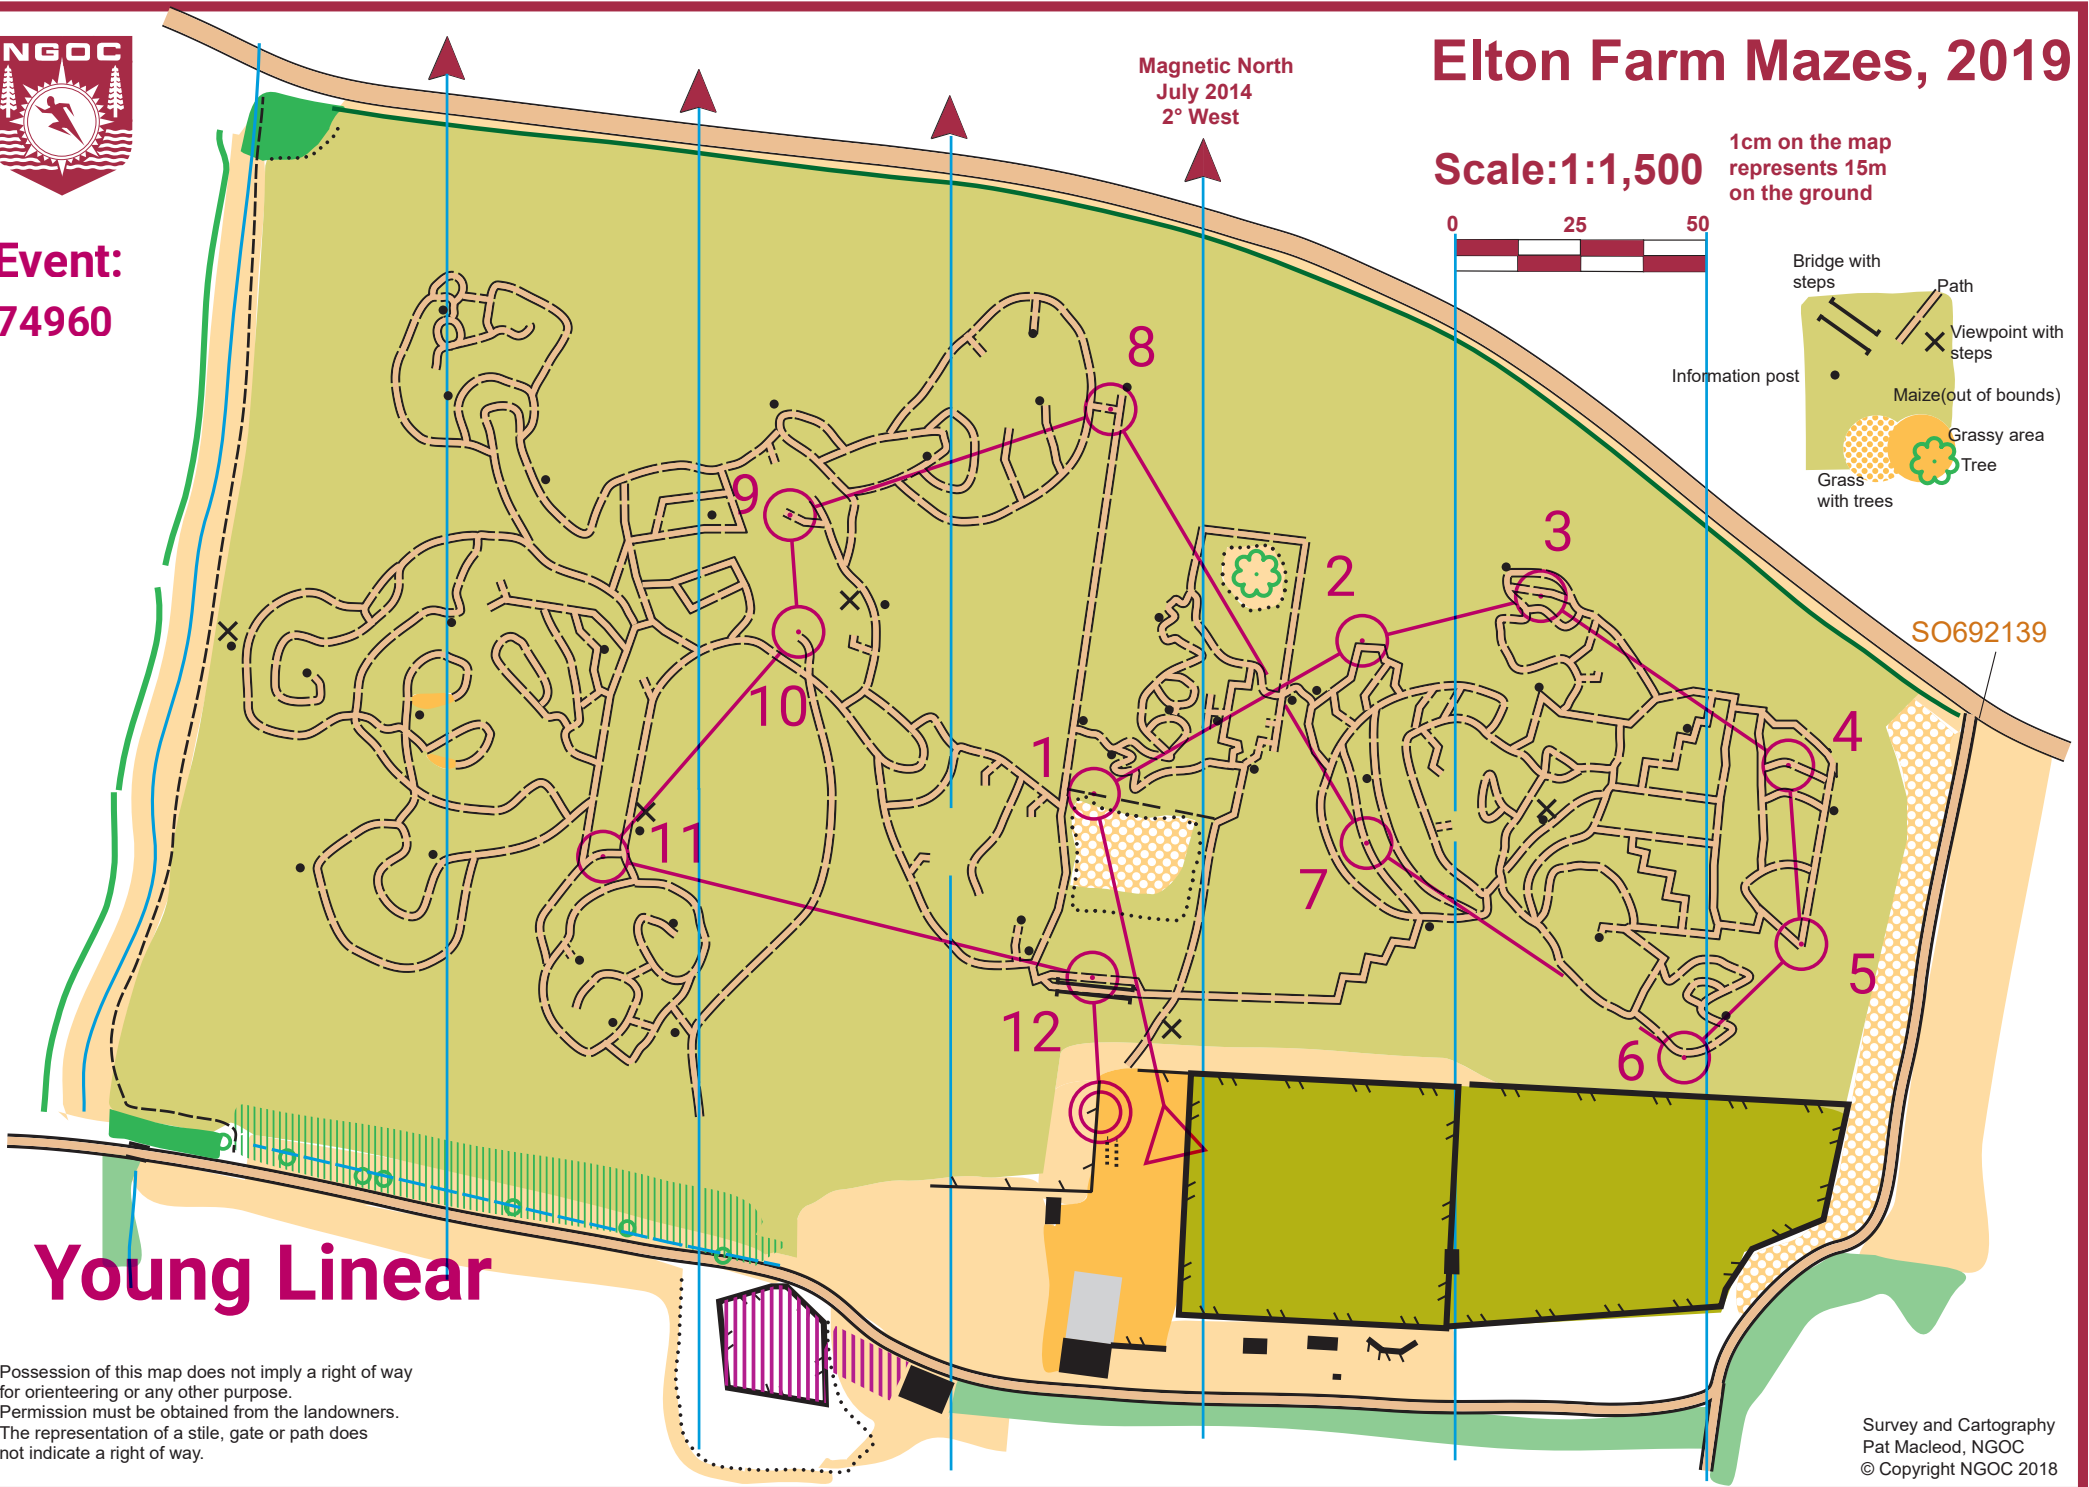

Survey and Cartography
Pat Macleod, NGOC
© Copyright NGOC 2018

Event:
74960

Elton Farm Mazes, 2019

Magnetic North
July 2014
2° West

Scale: 1:1,500

1cm on the map
represents 15m
on the ground

Legend:

- Bridge with steps
- Path
- Viewpoint with steps
- Information post
- Maize (out of bounds)
- Grassy area
- Grass with trees
- Tree

SO692139

Young Linear

Possession of this map does not imply a right of way for orienteering or any other purpose. Permission must be obtained from the landowners. The representation of a stile, gate or path does not indicate a right of way.

Survey and Cartography
Pat Macleod, NGOC
© Copyright NGOC 2018

Event:
74960

Elton Farm Mazes, 2019

Magnetic North
July 2014
2° West

Scale: 1:1,500

1cm on the map
represents 15m
on the ground

SO692139

Scatter