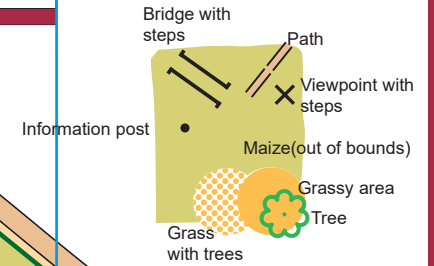

Event:
74960

Elton Farm Mazes, 2019

Magnetic North
July 2014
2° West

Scale: 1:1,500

1cm on the map
represents 15m
on the ground

SO692139

All controls

Possession of this map does not imply a right of way for orienteering or any other purpose. Permission must be obtained from the landowners. The representation of a stile, gate or path does not indicate a right of way.

Survey and Cartography
Pat Macleod, NGOC
© Copyright NGOC 2018

Event:
74960

Elton Farm Mazes, 2019

Magnetic North
July 2014
2° West

Scale: 1:1,500

1cm on the map
represents 15m
on the ground

SO692139

Relay 1

Possession of this map does not imply a right of way for orienteering or any other purpose. Permission must be obtained from the landowners. The representation of a stile, gate or path does not indicate a right of way.