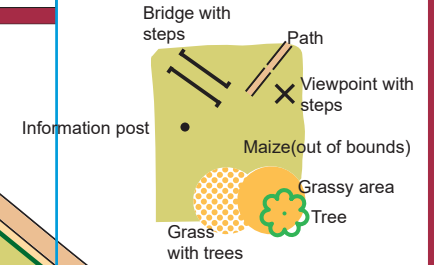

Possession of this map does not imply a right of way for orienteering or any other purpose. Permission must be obtained from the landowners. The representation of a stile, gate or path does not indicate a right of way.

Survey and Cartography
Pat Macleod, NGOC
© Copyright NGOC 2018

Event:
74960

Magnetic North
July 2014
2° West

Elton Farm Mazes, 2019

Scale: 1:1,500

1cm on the map
represents 15m
on the ground

SO692139

Relay 2

Survey and Cartography
Pat Macleod, NGOC
© Copyright NGOC 2018

Event:
74960

Elton Farm Mazes, 2019

Magnetic North
July 2014
2° West

Scale: 1:1,500

1cm on the map
represents 15m
on the ground

SO692139

Linear 1