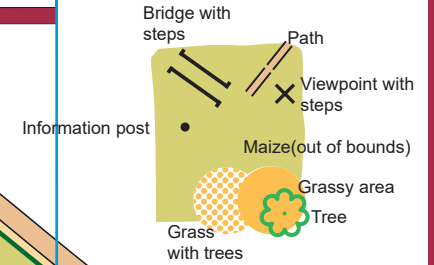

Event:
74960

Elton Farm Mazes, 2019

Magnetic North
July 2014
2° West

Scale: 1:1,500

1cm on the map
represents 15m
on the ground

SO692139

All controls

Possession of this map does not imply a right of way for orienteering or any other purpose. Permission must be obtained from the landowners. The representation of a stile, gate or path does not indicate a right of way.

Survey and Cartography
Pat Macleod, NGOC
© Copyright NGOC 2018

Event:
74960

Elton Farm Mazes, 2019

Magnetic North
July 2014
2° West

Scale: 1:1,500

1cm on the map
represents 15m
on the ground

SO692139

Relay 1

Possession of this map does not imply a right of way for orienteering or any other purpose. Permission must be obtained from the landowners. The representation of a stile, gate or path does not indicate a right of way.