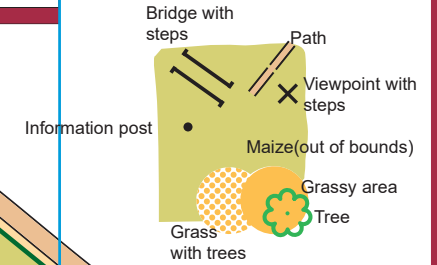

Survey and Cartography
Pat Macleod, NGOC
© Copyright NGOC 2018

Event:
74960

Elton Farm Mazes, 2019

Magnetic North
July 2014
2° West

Scale: 1:1,500

1cm on the map
represents 15m
on the ground

SO692139

Young Scatter

Possession of this map does not imply a right of way for orienteering or any other purpose. Permission must be obtained from the landowners. The representation of a stile, gate or path does not indicate a right of way.

Survey and Cartography
Pat Macleod, NGOC
© Copyright NGOC 2018

Event:
74960

Elton Farm Mazes, 2019

Magnetic North
July 2014
2° West

Scale: 1:1,500

1cm on the map
represents 15m
on the ground

Legend:

- Bridge with steps
- Path
- Viewpoint with steps
- Information post
- Maize (out of bounds)
- Grassy area
- Grass with trees
- Tree