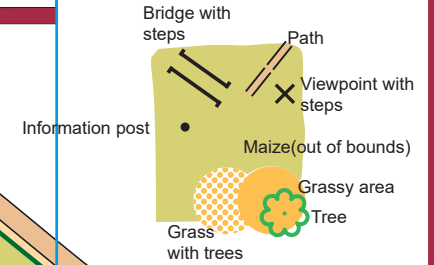

Possession of this map does not imply a right of way for orienteering or any other purpose. Permission must be obtained from the landowners. The representation of a stile, gate or path does not indicate a right of way.

Survey and Cartography
Pat Macleod, NGOC
© Copyright NGOC 2018

Event:
74960

Elton Farm Mazes, 2019

Magnetic North
July 2014
2° West

Scale: 1:1,500

1cm on the map
represents 15m
on the ground

SO692139

Linear 2