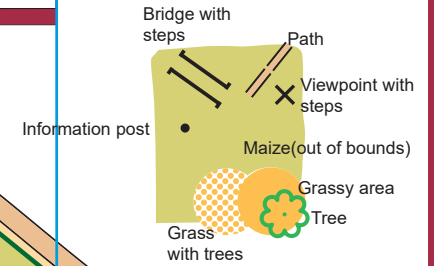

Possession of this map does not imply a right of way for orienteering or any other purpose. Permission must be obtained from the landowners. The representation of a stile, gate or path does not indicate a right of way.

Survey and Cartography
Pat Macleod, NGOC
© Copyright NGOC 2018

Event:
74960

Elton Farm Mazes, 2019

Magnetic North
July 2014
2° West

Scale: 1:1,500

1cm on the map
represents 15m
on the ground

SO692139

Linear 1

Survey and Cartography
Pat Macleod, NGOC
© Copyright NGOC 2018

Event:
74960

Elton Farm Mazes, 2019

Magnetic North
July 2014
2° West

Scale: 1:1,500

1cm on the map
represents 15m
on the ground

SO692139

Linear 2