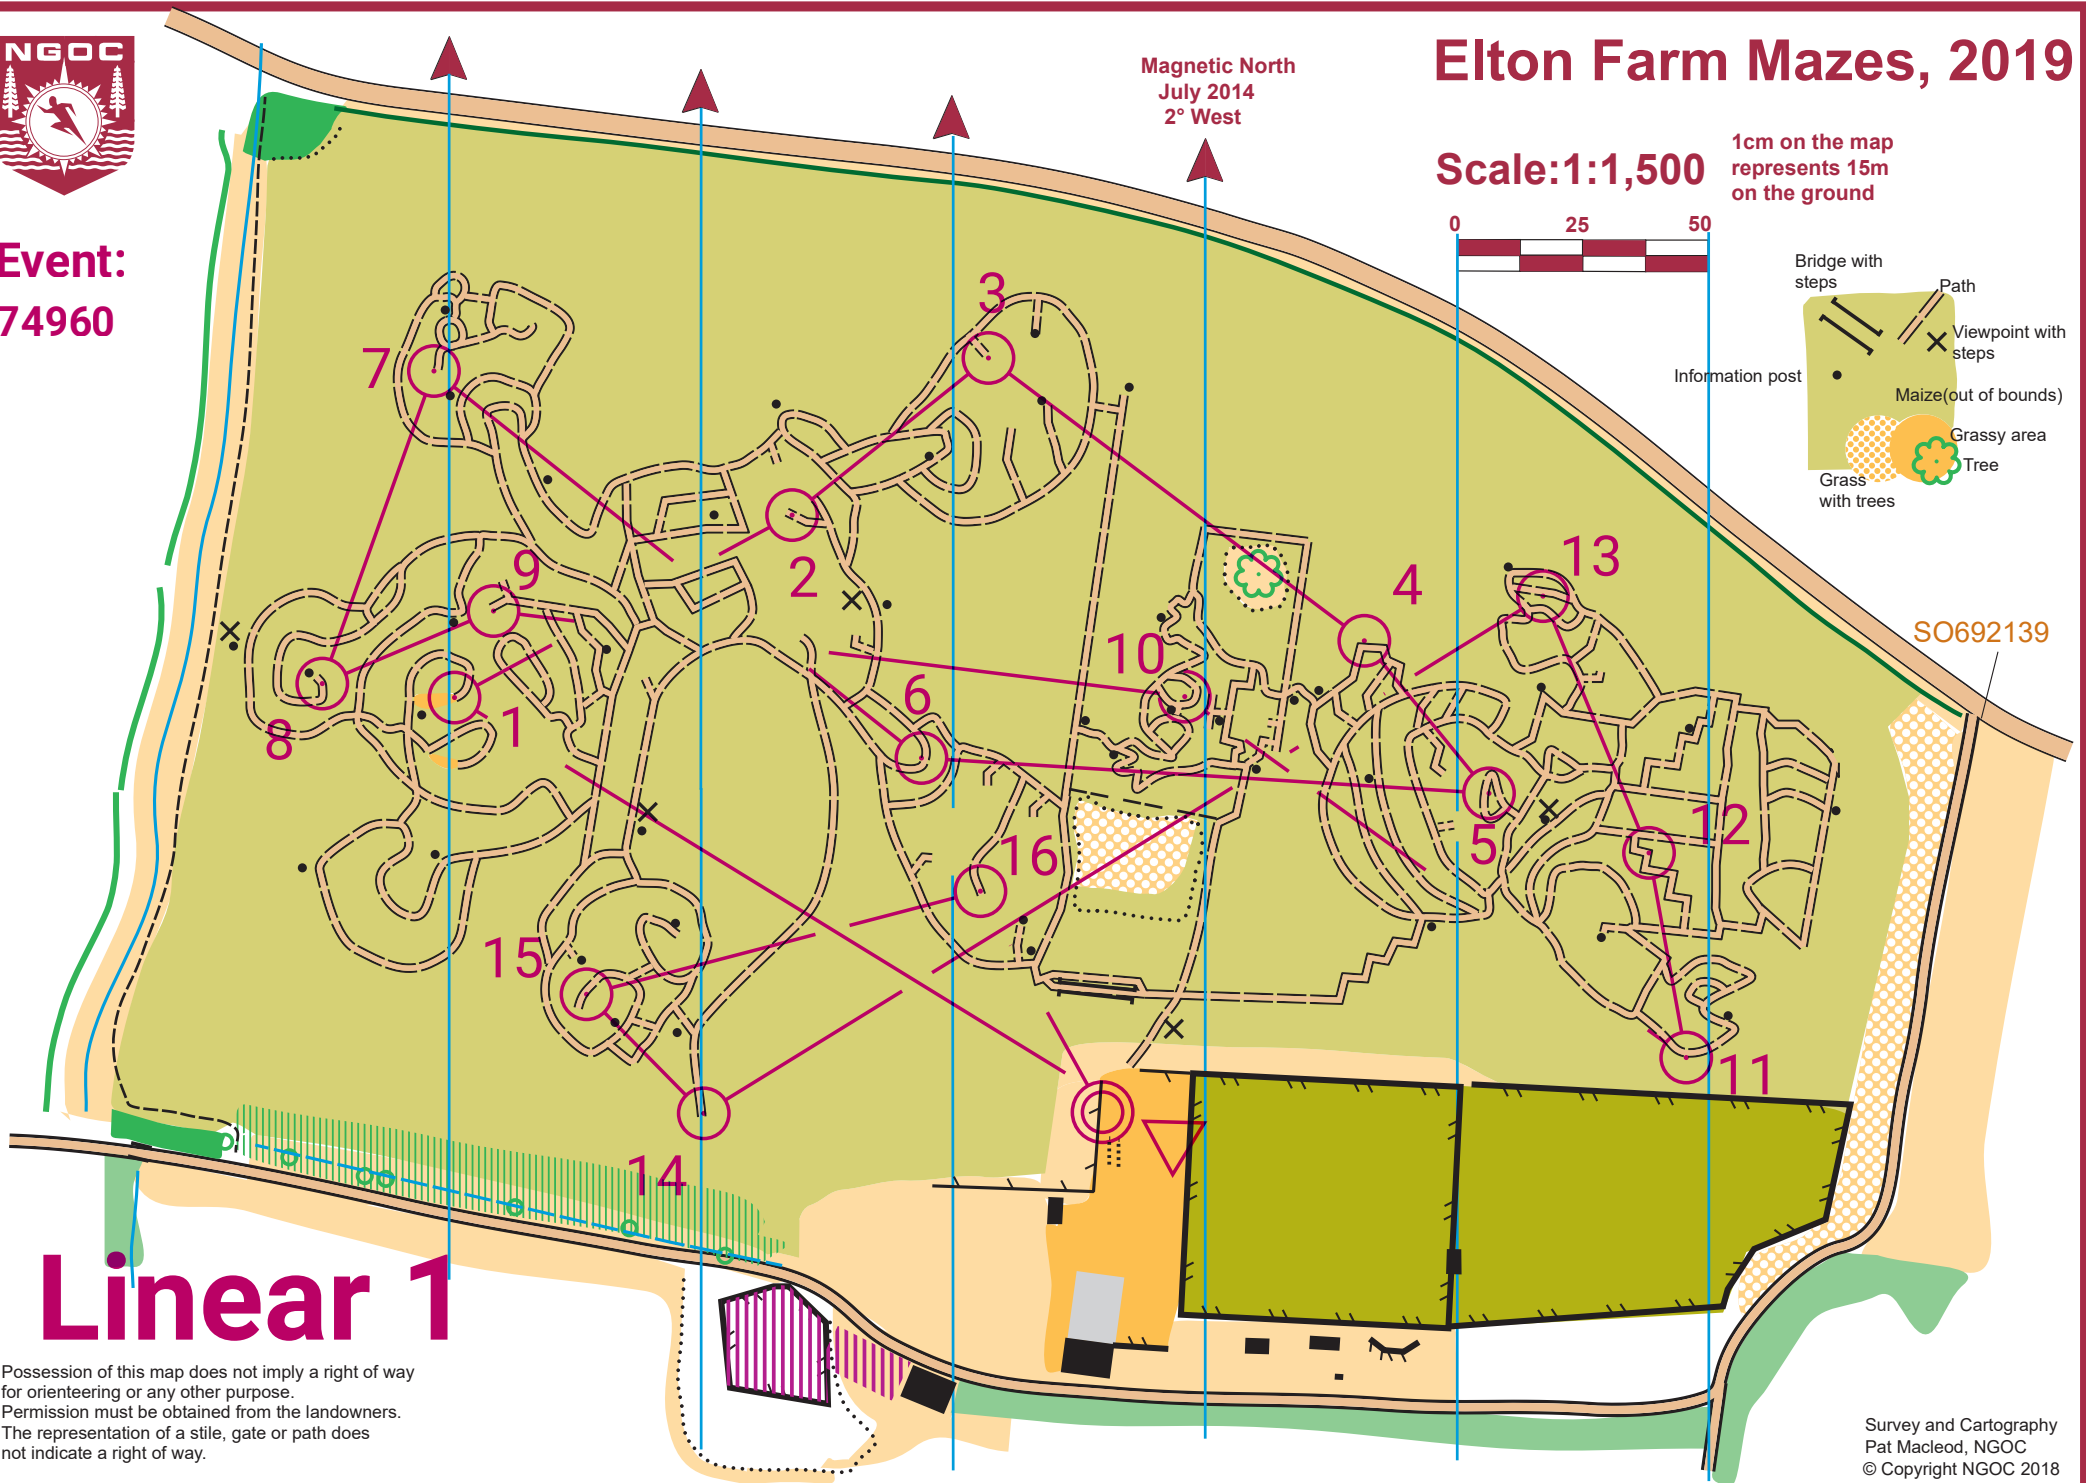

Possession of this map does not imply a right of way for orienteering or any other purpose. Permission must be obtained from the landowners. The representation of a stile, gate or path does not indicate a right of way.

Survey and Cartography
Pat Macleod, NGOC
© Copyright NGOC 2018

Event:
74960

Elton Farm Mazes, 2019

Magnetic North
July 2014
2° West

Scale: 1:1,500

1cm on the map
represents 15m
on the ground

SO692139

Linear 1

Survey and Cartography
Pat Macleod, NGOC
© Copyright NGOC 2018

Event:
74960

Elton Farm Mazes, 2019

Magnetic North
July 2014
2° West

Scale: 1:1,500

1cm on the map
represents 15m
on the ground

SO692139

Linear 2