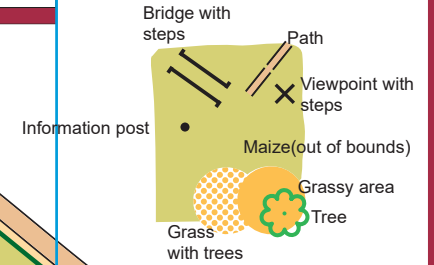

SO692139

Young Linear

Possession of this map does not imply a right of way for orienteering or any other purpose. Permission must be obtained from the landowners. The representation of a stile, gate or path does not indicate a right of way.

Survey and Cartography
Pat Macleod, NGOC
© Copyright NGOC 2018

Event:
74960

Elton Farm Mazes, 2019

Magnetic North
July 2014
2° West

Scale: 1:1,500

1cm on the map
represents 15m
on the ground

SO692139

Scatter

Possession of this map does not imply a right of way for orienteering or any other purpose. Permission must be obtained from the landowners. The representation of a stile, gate or path does not indicate a right of way.